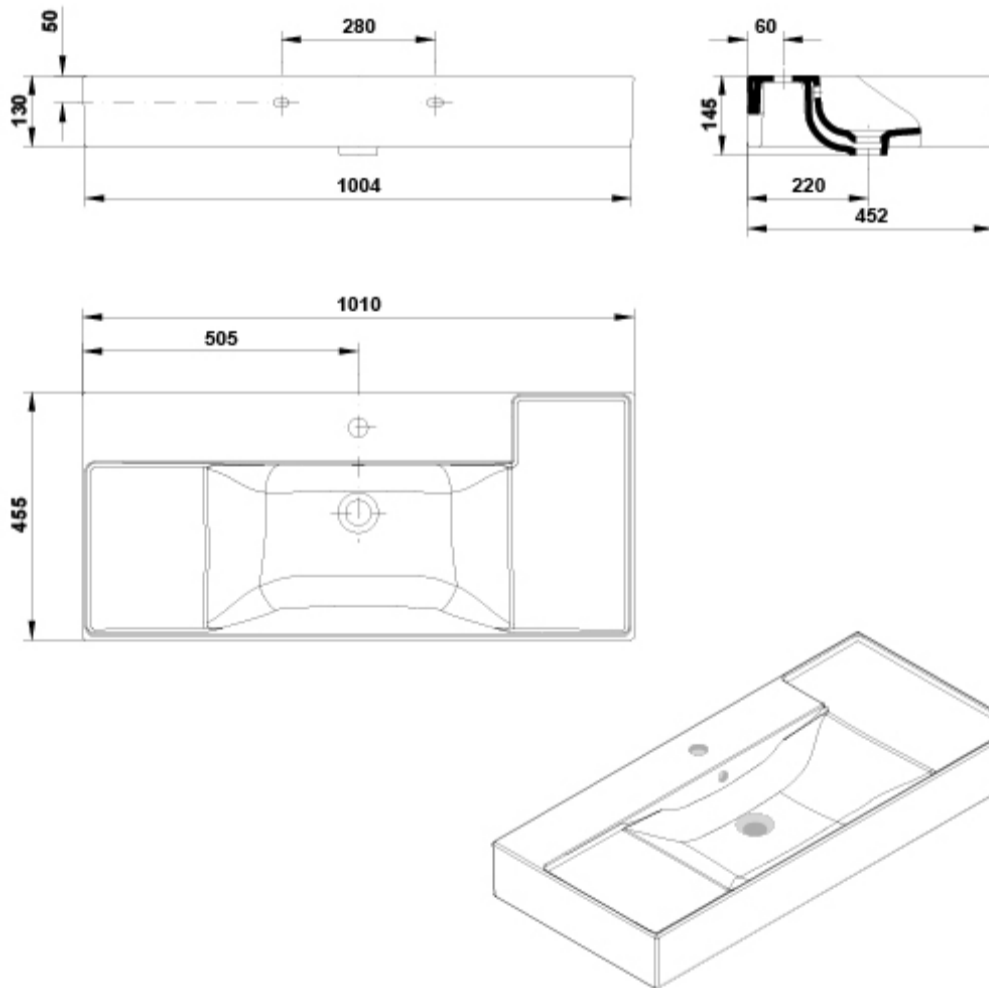

### ARTICLES

Ref	Product/Set	Measurements
10208	Wash-basin with overflow and fixing kit	101 x 45 cm

### SETTING

TECHNICAL DRAWINGS

---