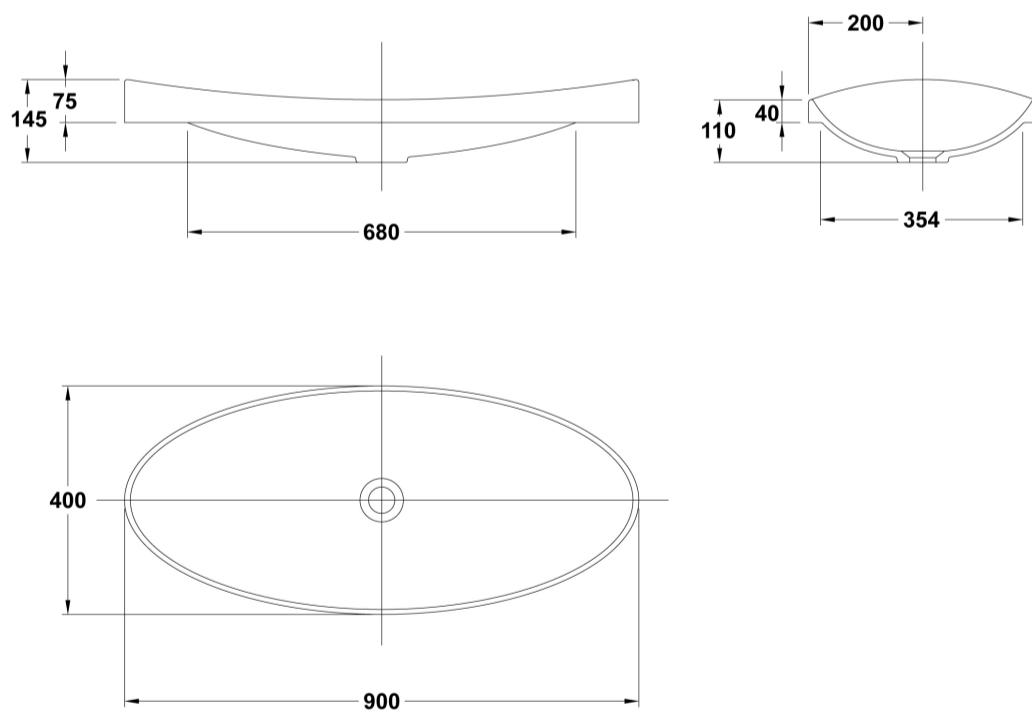

KLEA

Countertop wash-basin 90x40 cm.

REF: 3304001

KLEA countertop wash-basin. Its design and large dimension reminds us of the pools formed by water in nature. Template to cut 74 x 37 cm.

REF 3304001

COLOURS/FINISHES

COMPLEMENTS

ARTICLES

Ref	Product/Set	Measurements
3304001	Countertop Wash-basin	90 x 40 cm
Options		
3305001	Countertop Wash-basin	65 x 35 cm

SUGGESTIONS

PRODUCT INFORMATION

Features

Countertop Wash-basin 90 x 40 cm. / 12,1 Kg./ 28 units pallet. Template 74 x 37 cm.

SETTING

TECHNICAL DRAWINGS

2D

-  259.66 KB  Countertop wash-basin 90x40 cm. - Técnico (.AI)
-  88.19 KB  Countertop wash-basin 90x40 cm. - Técnico (.DWG)
-  307.51 KB  Countertop wash-basin 90x40 cm. - Técnico (.DXF)
-  271.35 KB  Countertop wash-basin 90x40 cm. - Técnico (.PDF)