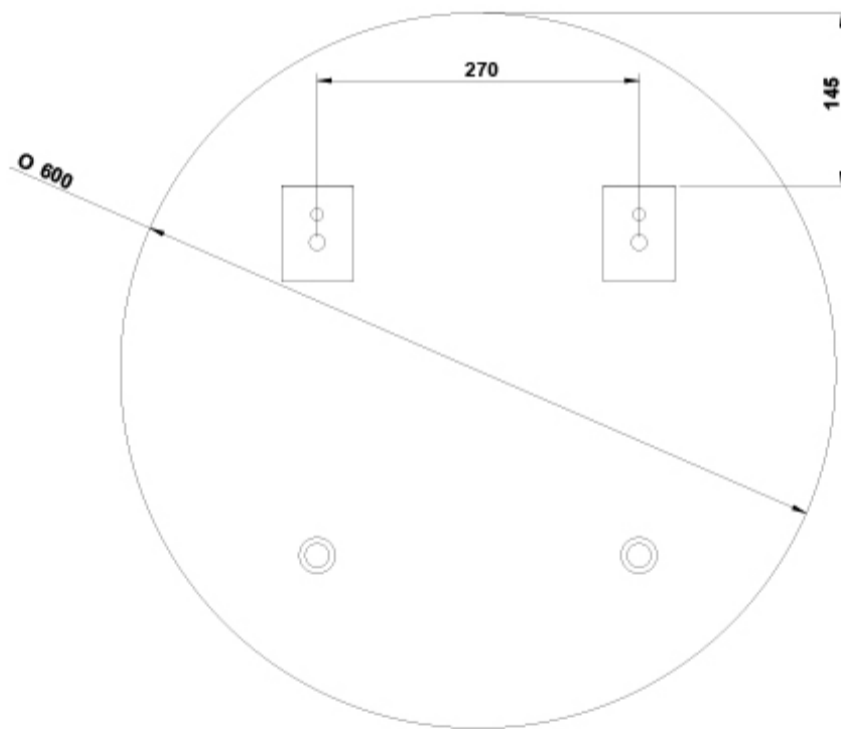

NERO

Mirror Ø 60 cm.

REF: 38495

Round mirror with matt black decorative rim

REF 38495

COLOURS/FINISHES

00 No
colour

ARTICLES

Ref	Product/Set	Measurements
38495	Mirror	60 cm

PRODUCT INFORMATION

Features

Nero Mirror Ø 60 cm. Matt black decorative rim.
4 mm glass with polished edge.
Depth 2,1 cm.

Guarantee

Gala products are guaranteed against any manufacturing defects, from the date of purchase of the product, only if the installation has been carried out in accordance with Gala's installation instructions and, applying the current legislation on electrical and sanitary appliances, by authorised staff. The guarantee period is of 2 years.

SUGGESTIONS

SETTING

TECHNICAL DRAWINGS

Downloads

2D

-  59.21 KB  [Mirror Ø 60 cm. - Técnico \(.AI\)](#)
-  20.48 KB  [Mirror Ø 60 cm. - Técnico \(.DWG\)](#)
-  145.13 KB  [Mirror Ø 60 cm. - Técnico \(.DXF\)](#)
-  59.48 KB  [Mirror Ø 60 cm. - Técnico \(.PDF\)](#)