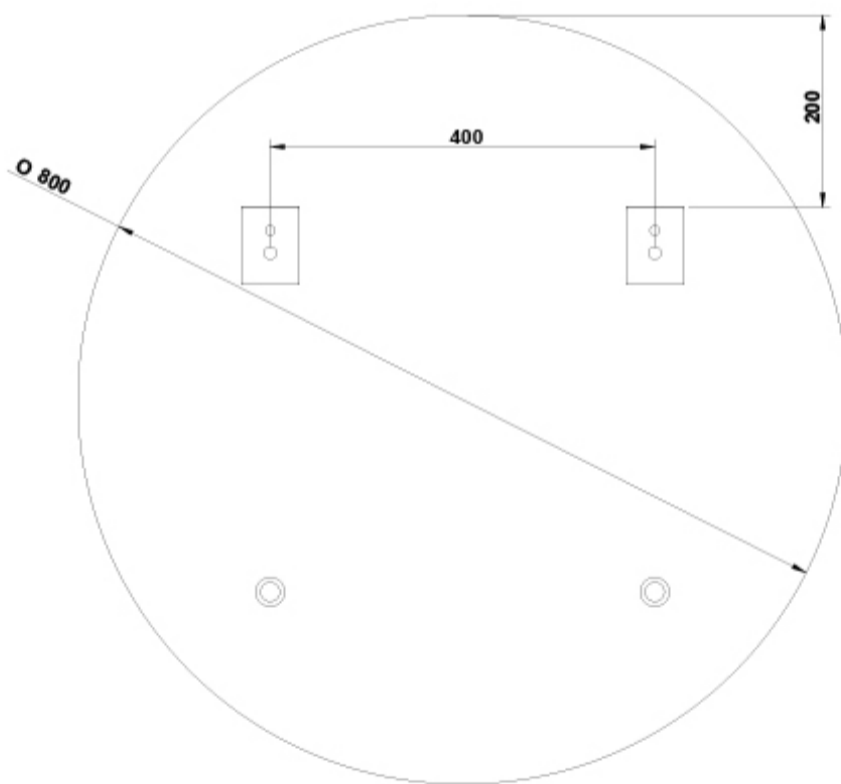

NERO

Mirror Ø 80 cm.

REF: 38496

Round mirror with matt black decorative rim

REF 38496

COLOURS/FINISHES

00 No
colour

ARTICLES

Ref	Product/Set	Measurements
38496	Mirror	80 cm

PRODUCT INFORMATION

Features

Nero Mirror Ø 80 cm. Matt black decorative rim.
4 mm glass with polished edge.
Depth 2,1 cm.

Guarantee

Gala products are guaranteed against any manufacturing defects, from the date of purchase of the product, only if the installation has been carried out in accordance with Gala's installation instructions and, applying the current legislation on electrical and sanitary appliances, by authorised staff. The guarantee period is of 2 years.

SUGGESTIONS

SETTING

TECHNICAL DRAWINGS

Downloads

2D

-  58.49 KB  [Mirror Ø 80 cm. - Técnico \(.AI\)](#)
-  20.48 KB  [Mirror Ø 80 cm. - Técnico \(.DWG\)](#)
-  145.13 KB  [Mirror Ø 80 cm. - Técnico \(.DXF\)](#)
-  58.73 KB  [Mirror Ø 80 cm. - Técnico \(.PDF\)](#)