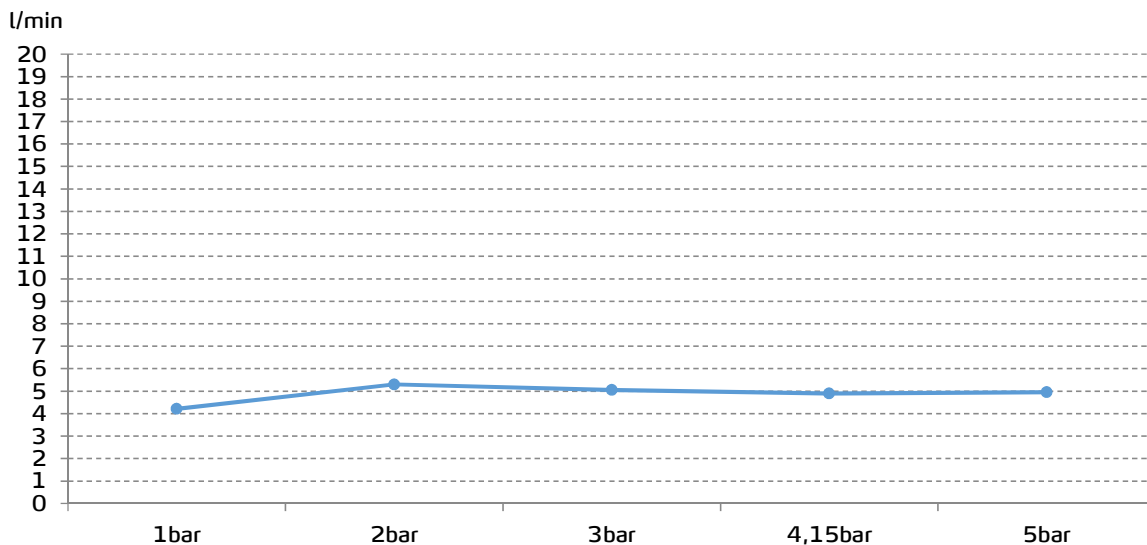

gala

Reference G3996300

Description Bidet mixer

Collection NEILA

TECHNICAL SPECIFICATIONS

- Flow restrictor to 5 l/min included
- Produced with recycled materials
- The alloy used to produce it is included in the "European Positive List" (no migration of hazardous materials to water)
- G-Last chrome technology: high resistance against scratches

Ceramic discs cartridge $\varnothing 35$ mm

3/8" flexible connection hoses included

Installation with up-down valve

FLOW RATE

Data measured in maximum flow position with mixed water