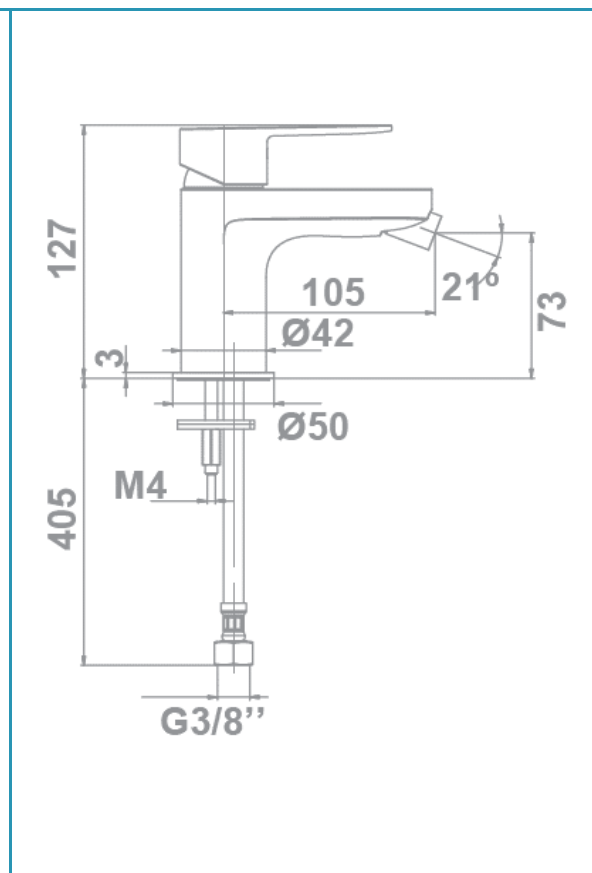

gala

Reference G3996300

Description Bidet mixer

Collection NEILA

TECHNICAL SPECIFICATIONS

- Flow restrictor to 5 l/min included
- Produced with recycled materials
- The alloy used to produce it is included in the "European Positive List" (no migration of hazardous materials to water)
- G-Last chrome technology: high resistance against scratches

Ceramic discs cartridge $\varnothing 35$ mm

3/8" flexible connection hoses included

Installation with up-down valve

FLOW RATE

Data measured in maximum flow position with mixed water