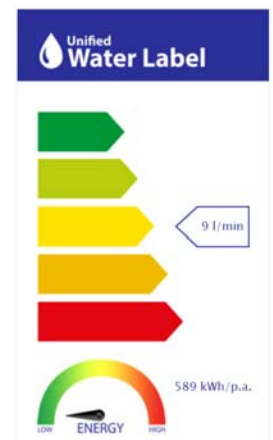

## TECHNICAL SPECIFICATIONS

- Flow restrictor to 9 l/min included
- Produced with recycled materials
- The alloy used to produce it is included in the "European Positive List" (no migration of hazardous materials to water)
- G-Last chrome technology: high resistance against scratches

## FLOW RATE

Data measured in maximum flow position with mixed water