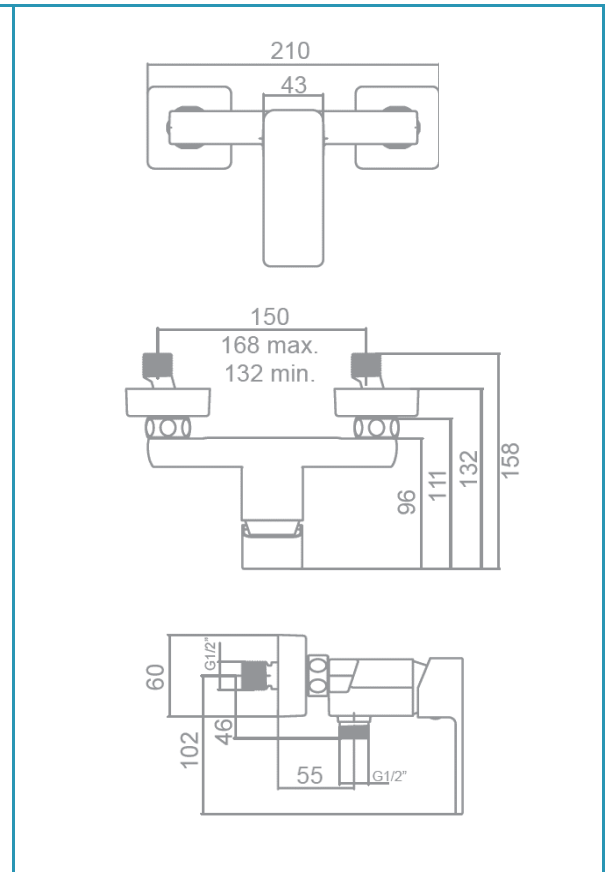

# gala

**Reference** G3987400  
**Description** Shower mixer  
**Collection** CUBO

## TECHNICAL SPECIFICATIONS

- Flow restrictor to 9 l/min included
- Produced with recycled materials
- The alloy used to produce it is included in the "European Positive List" (no migration of hazardous materials to water)
- G-Last chrome technology: high resistance against scratches

Ceramic discs cartridge  $\varnothing 35$  mm

## FLOW RATE

Data measured in maximum flow position with mixed water