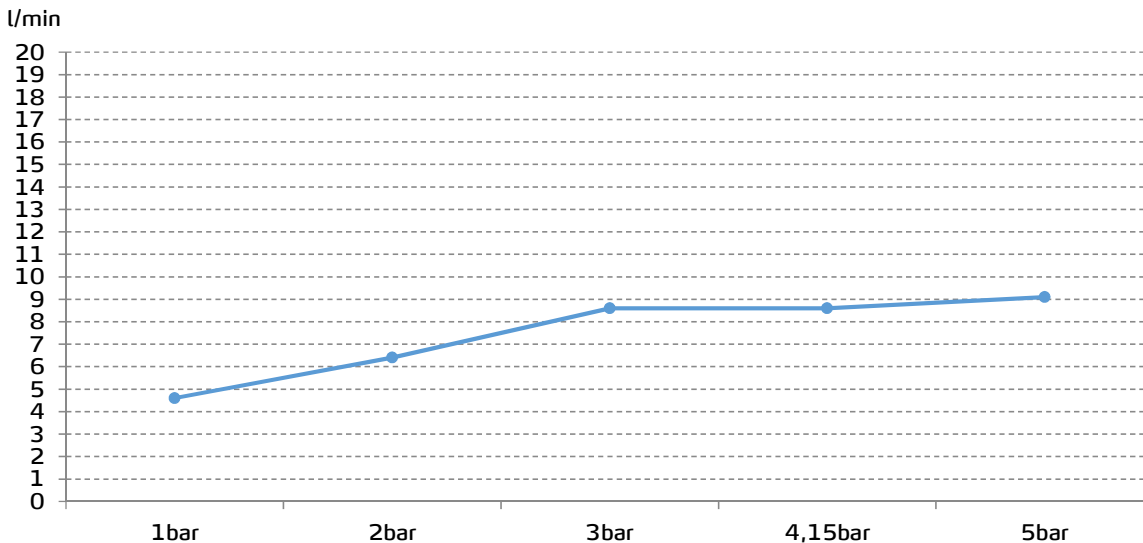

# gala

**Reference** G3987400  
**Description** Shower mixer  
**Collection** CUBO

## TECHNICAL SPECIFICATIONS

- Flow restrictor to 9 l/min included
- Produced with recycled materials
- The alloy used to produce it is included in the "European Positive List" (no migration of hazardous materials to water)
- G-Last chrome technology: high resistance against scratches

Ceramic discs cartridge  $\varnothing 35$  mm

## FLOW RATE

Data measured in maximum flow position with mixed water