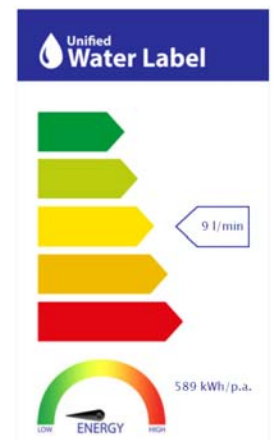

gala

Reference G3988500
Description Shower mixer
Collection GADEA

TECHNICAL SPECIFICATIONS

-  Flow restrictor to 9 l/min included
-  Produced with recycled materials
-  The alloy used to produce it is included in the "European Positive List" (no migration of hazardous materials to water)
-  G-Last chrome technology: high resistance against scratches

Ceramic discs cartridge $\varnothing 35$ mm

FLOW RATE

Data measured in maximum flow position with mixed water