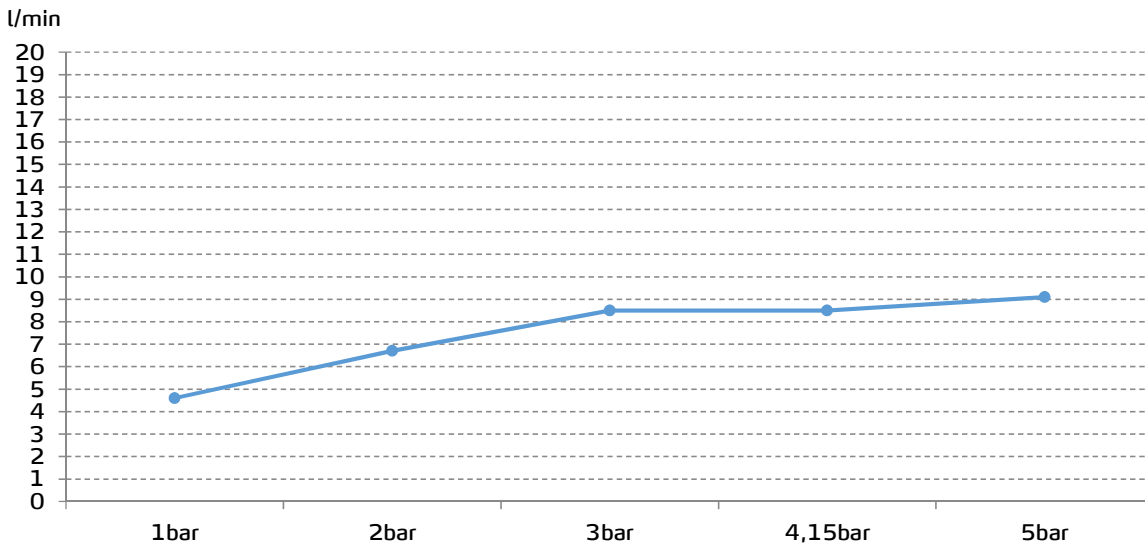

gala

Reference G3988500
Description Shower mixer
Collection GADEA

TECHNICAL SPECIFICATIONS

-  Flow restrictor to 9 l/min included
-  Produced with recycled materials
-  The alloy used to produce it is included in the "European Positive List" (no migration of hazardous materials to water)
-  G-Last chrome technology: high resistance against scratches

Ceramic discs cartridge $\varnothing 35$ mm

FLOW RATE

Data measured in maximum flow position with mixed water