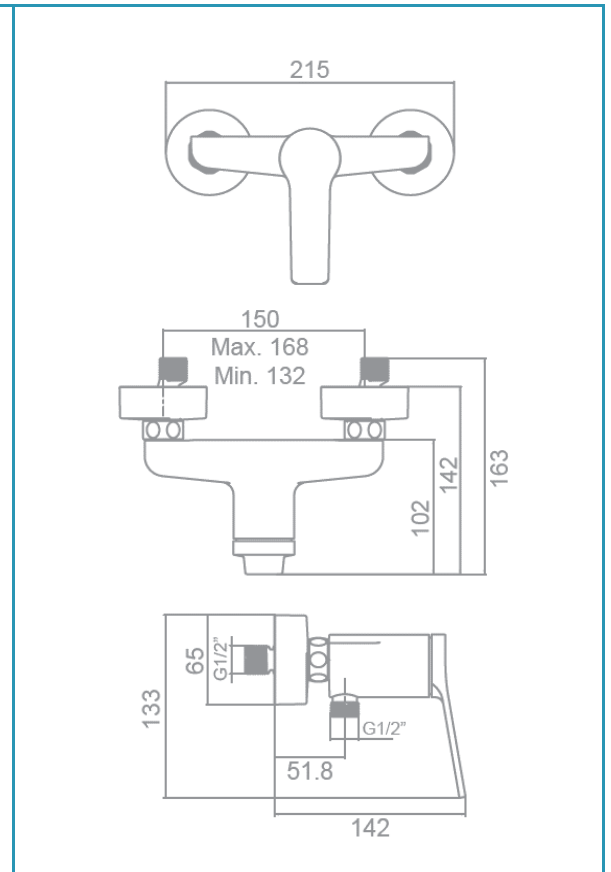

gala

Reference G3988500
Description Shower mixer
Collection GADEA

TECHNICAL SPECIFICATIONS

-  Flow restrictor to 9 l/min included
-  Produced with recycled materials
-  The alloy used to produce it is included in the "European Positive List" (no migration of hazardous materials to water)
-  G-Last chrome technology: high resistance against scratches

Ceramic discs cartridge $\varnothing 35$ mm

FLOW RATE

Data measured in maximum flow position with mixed water