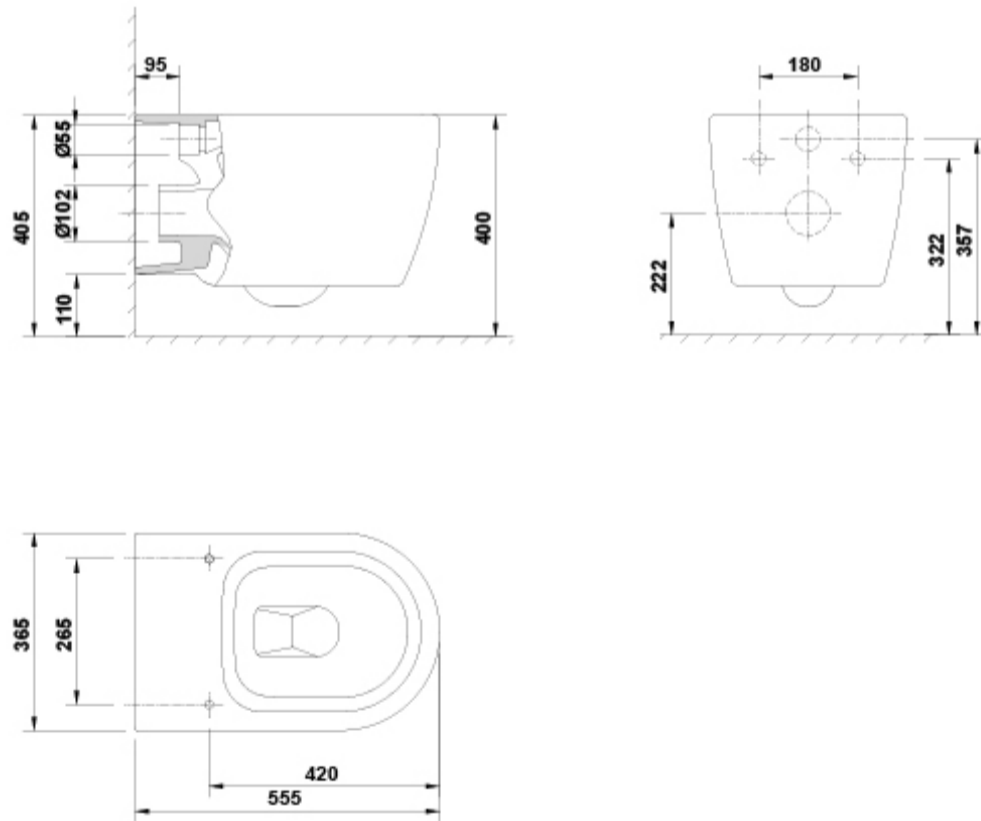

CORAL

WC pan 55,5x36,5 cm.

REF: 09172

Wall-hung WC P-trap. Young and practical design that makes cleaning easier. Wall support frame option available.

Set price includes: rimless wall-hung WC and Slim soft-closing enveloping seat.

REF 09172

COLOURS/FINISHES

01
White

ARTICLES

Ref	Product/Set	Measurements
	Rimless wall-hung WC	
09172	Rimless wall-hung WC P-trap	55,5 x 36,5 cm
51696	Slim soft-closing enveloping seat	
Components/Installation		
55483	WC Full Frame Eon. Installation system for wall mounted toilet on light wall. 6/3 litres, 4,5/3 litres and 4/2 litres flush.	
5056101	Double flush push-button Eon8 white	

SUGGESTIONS

PRODUCT INFORMATION

Features

Rimless WC 55,5x36,5 cm P-trap.
/ 27 kg / 18 units pallet.
Can be installed with wall support.

Guarantee

Gala products are guaranteed against any manufacturing defects, from the date of purchase of the product, only if the installation has been carried out in accordance with Gala's installation instructions and, applying the current legislation on electrical and sanitary appliances, by authorised staff. The guarantee period for vitreous china is of 5 years.

SETTING

TECHNICAL DRAWINGS

2D

-  110.95 KB [↓](#) WC pan 55,5x36,5 cm. - Técnico (.AI)
-  80.17 KB [↓](#) WC pan 55,5x36,5 cm. - Técnico (.DWG)
-  501.68 KB [↓](#) WC pan 55,5x36,5 cm. - Técnico (.DXF)
-  113.83 KB [↓](#) WC pan 55,5x36,5 cm. - Técnico (.PDF)