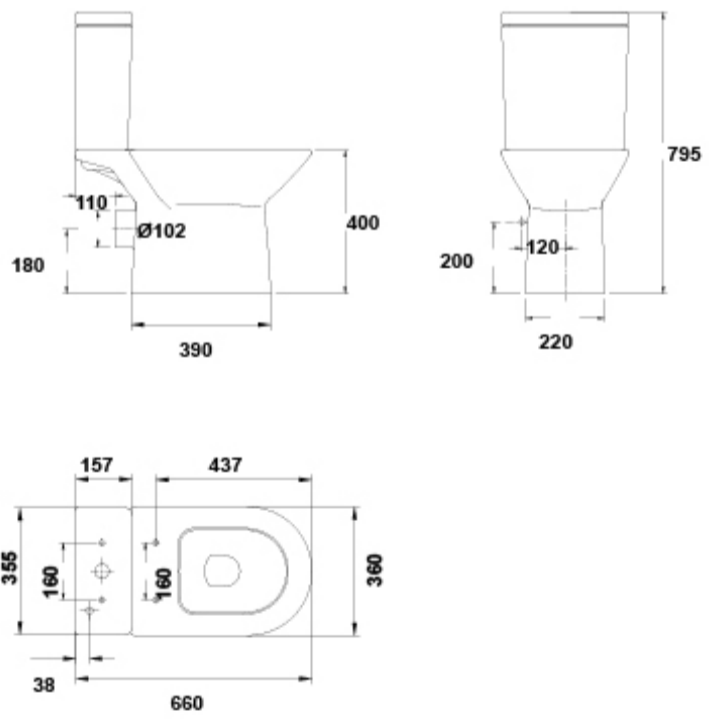

ARIS

WC pan 66x36 cm.

REF: 47280

WC pan for low cistern and Rimless technology and a daring style that breaks with convention.

Set price includes: rimless close-coupled WC suite, 4,5/3 liters complete cistern and fixed seat.

REF 47280

COLOURS/FINISHES

01
White

SUGGESTIONS

ARTICLES

Ref	Product/Set	Measurements
	Rimless close-coupled WC suite	
47280	Rimless close-coupled WC suite P-trap with bolting kit.	66 x 36 cm
47530	Low cistern pan with lid and dual push-button mechanism 4,5/3 liters LI	
51703	Fixed seat	
	Options	
47535	Low cistern pan with lid and dual push-button mechanism 4,5/3 liters SI	
51704	Soft-closing system seat	

PRODUCT INFORMATION

Features

Rimless WC 66x36 cm. P-trap with bolting kit.
/ 15 kg / 24 units pallet.

Guarantee

Gala products are guaranteed against any manufacturing defects, from the date of purchase of the product, only if the installation has been carried out in accordance with Gala's installation instructions and, applying the current legislation on electrical and sanitary appliances, by authorised staff. The guarantee period for vitreous china is of 5 years.

SETTING

TECHNICAL DRAWINGS

Downloads

2D

-  77.39 KB [↓](#) WC pan 66x36 cm. - Técnico (.AI)
-  44.78 KB [↓](#) WC pan 66x36 cm. - Técnico (.DWG)
-  342.63 KB [↓](#) WC pan 66x36 cm. - Técnico (.DXF)
-  77.15 KB [↓](#) WC pan 66x36 cm. - Técnico (.PDF)
-  78.99 KB [↓](#) WC pan 66x36 cm. - Técnico (.AI)
-  45.97 KB [↓](#) WC pan 66x36 cm. - Técnico (.DWG)
-  353.6 KB [↓](#) WC pan 66x36 cm. - Técnico (.DXF)
-  78.74 KB [↓](#) WC pan 66x36 cm. - Técnico (.PDF)