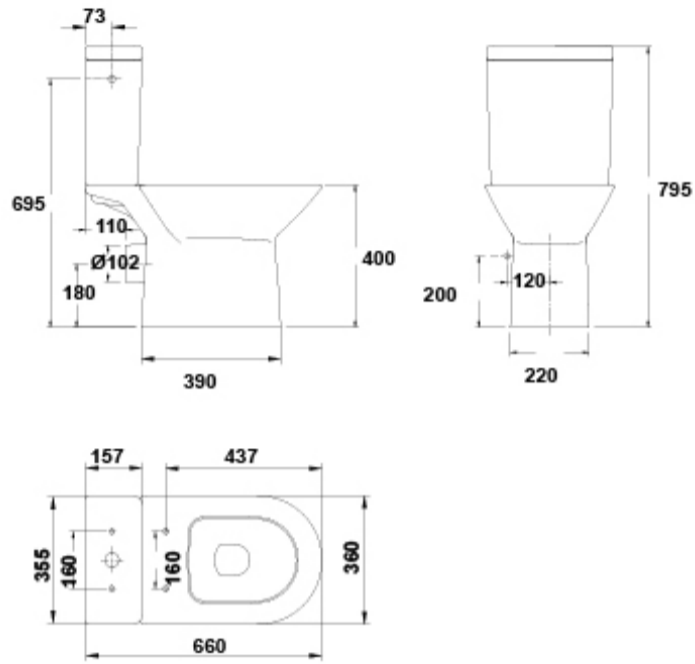

ARIS

WC pan 66x36 cm.

REF: 47280

WC pan for low cistern and Rimless technology and a daring style that breaks with convention.

Set price includes: rimless close-coupled WC suite, 4,5/3 liters complete cistern and fixed seat.

REF 47280

COLOURS/FINISHES

01
White

SUGGESTIONS

ARTICLES

Ref	Product/Set	Measurements
	Rimless close-coupled WC suite	
47280	Rimless close-coupled WC suite P-trap with bolting kit.	66 x 36 cm
47530	Low cistern pan with lid and dual push-button mechanism 4,5/3 liters LI	
51703	Fixed seat	
	Options	
47535	Low cistern pan with lid and dual push-button mechanism 4,5/3 liters SI	
51704	Soft-closing system seat	

PRODUCT INFORMATION

Features

Rimless WC 66x36 cm. P-trap with bolting kit.
/ 15 kg / 24 units pallet.

Guarantee

Gala products are guaranteed against any manufacturing defects, from the date of purchase of the product, only if the installation has been carried out in accordance with Gala's installation instructions and, applying the current legislation on electrical and sanitary appliances, by authorised staff. The guarantee period for vitreous china is of 5 years.

SETTING

TECHNICAL DRAWINGS

Downloads

2D

-  77.39 KB [↓](#) WC pan 66x36 cm. - Técnico (.AI)
-  44.78 KB [↓](#) WC pan 66x36 cm. - Técnico (.DWG)
-  342.63 KB [↓](#) WC pan 66x36 cm. - Técnico (.DXF)
-  77.15 KB [↓](#) WC pan 66x36 cm. - Técnico (.PDF)
-  78.99 KB [↓](#) WC pan 66x36 cm. - Técnico (.AI)
-  45.97 KB [↓](#) WC pan 66x36 cm. - Técnico (.DWG)
-  353.6 KB [↓](#) WC pan 66x36 cm. - Técnico (.DXF)
-  78.74 KB [↓](#) WC pan 66x36 cm. - Técnico (.PDF)