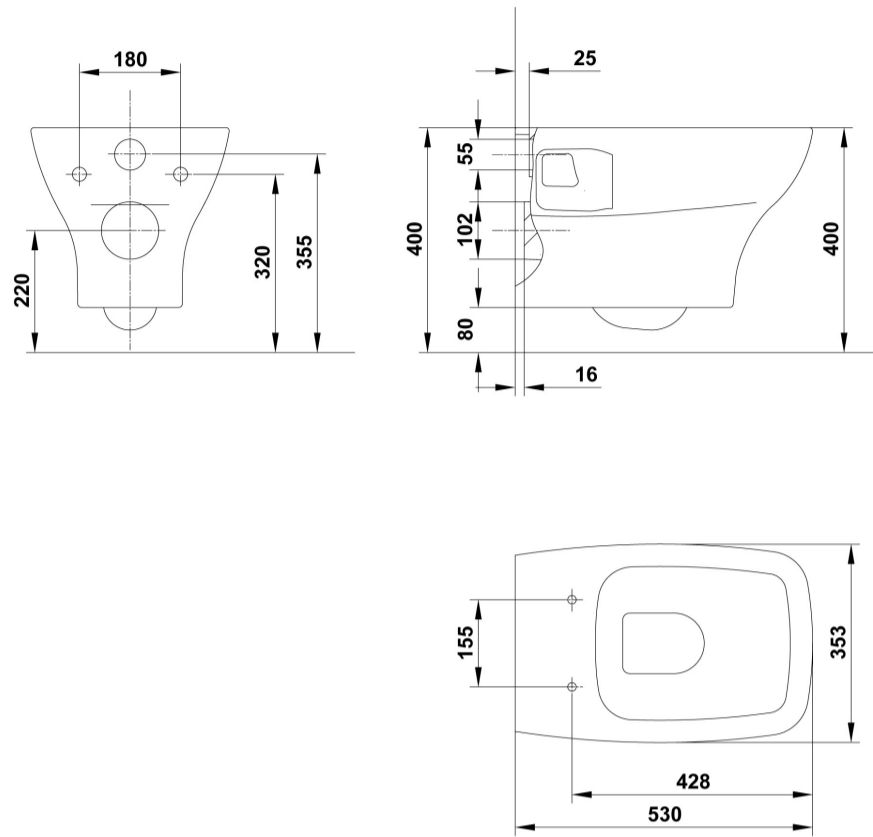

Downloads

2D

- 124.86 KB [↓ Wall hung WC pan 53x35 cm. - Técnico (.AI)](#)
- 161.36 KB [↓ Wall hung WC pan 53x35 cm. - Técnico (.DWG)](#)
- 867.57 KB [↓ Wall hung WC pan 53x35 cm. - Técnico (.DXF)](#)
- 136.72 KB [↓ Wall hung WC pan 53x35 cm. - Técnico (.PDF)](#)

3D

- 6.78 MB [↓ Wall hung WC pan 53x35 cm. - 3D (.DWG)](#)

bimobject

- ArchiCAD [↓](#)
- Revit [↓](#)