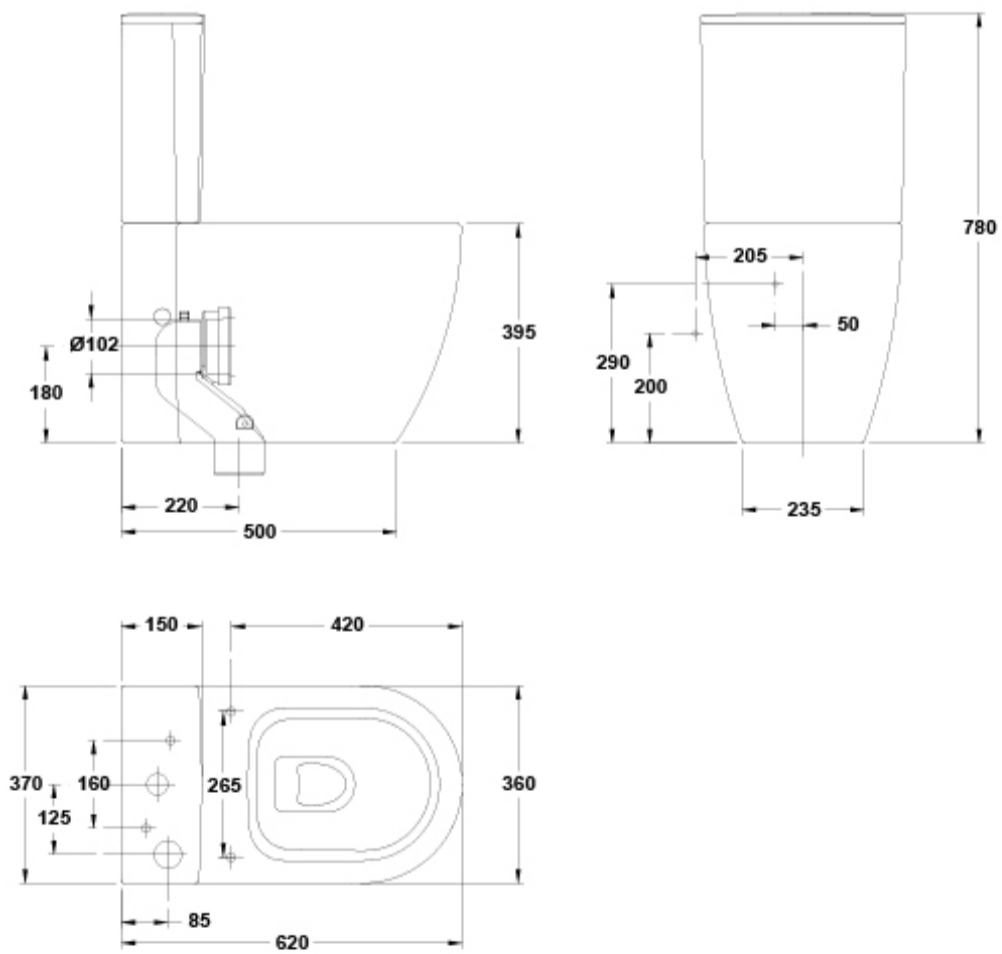

### ARTICLES

Ref	Product/Set	Measurements
09540	Low cistern pan with lid and dual push-button mechanism	4,5/3 liters

### SETTING

---

TECHNICAL DRAWINGS

## 2D

-  143.8 KB  [Low cistern with dual push-button 4,5/3 litres - Técnico \(.AI\)](#)
-  131.85 KB  [Low cistern with dual push-button 4,5/3 litres - Técnico \(.DWG\)](#)
-  835.85 KB  [Low cistern with dual push-button 4,5/3 litres - Técnico \(.DXF\)](#)
-  145.2 KB  [Low cistern with dual push-button 4,5/3 litres - Técnico \(.PDF\)](#)