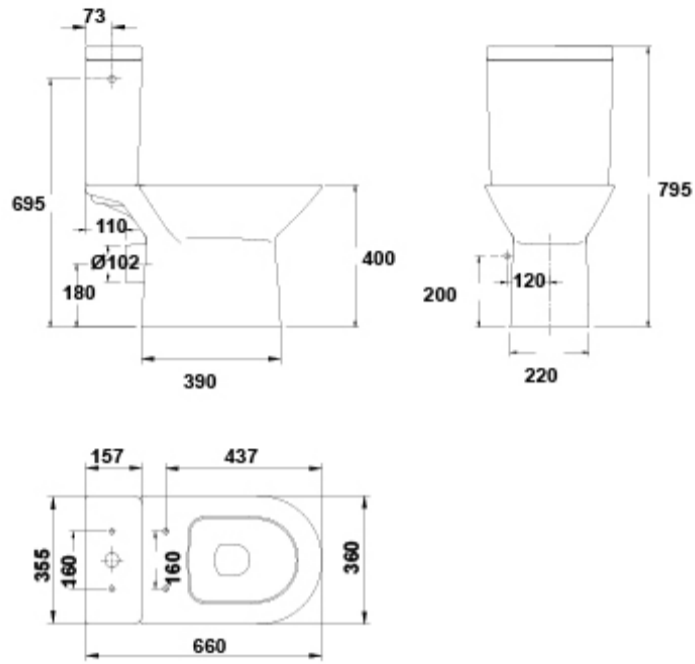

Ref	Product/Set	Measurements
47535	Low cistern pan with lid and dual push-button mechanism	4,5/3 liters SI

PRODUCT INFORMATION

Features

Low cistern pan with lid and dual push-button mechanism 4,5/3 liters. Side inlet.
/ 12,5 kg / 24 units pallet.

SUGGESTIONS

SETTING

TECHNICAL DRAWINGS

Downloads

2D

-