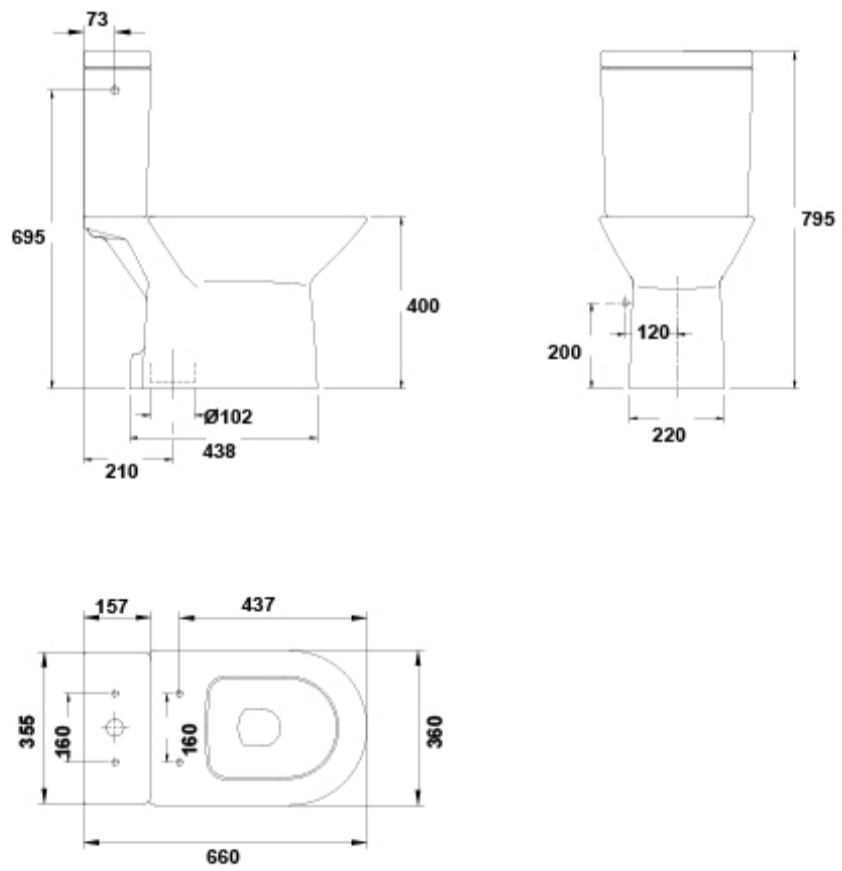

ARIS

Low cistern with dual push-button 4,5/3 litres SI

REF: 47535

Low cistern with dual push-button 4,5/3 litres SI

REF 47535

COLOURS/FINISHES

01
White

ARTICLES

Ref	Product/Set	Measurements
47535	Low cistern pan with lid and dual push-button mechanism	4,5/3 liters SI

PRODUCT INFORMATION

Features

Low cistern pan with lid and dual push-button mechanism 4,5/3 liters. Side inlet.
/ 12,5 kg / 24 units pallet.

SUGGESTIONS

SETTING

TECHNICAL DRAWINGS

Downloads

2D

-