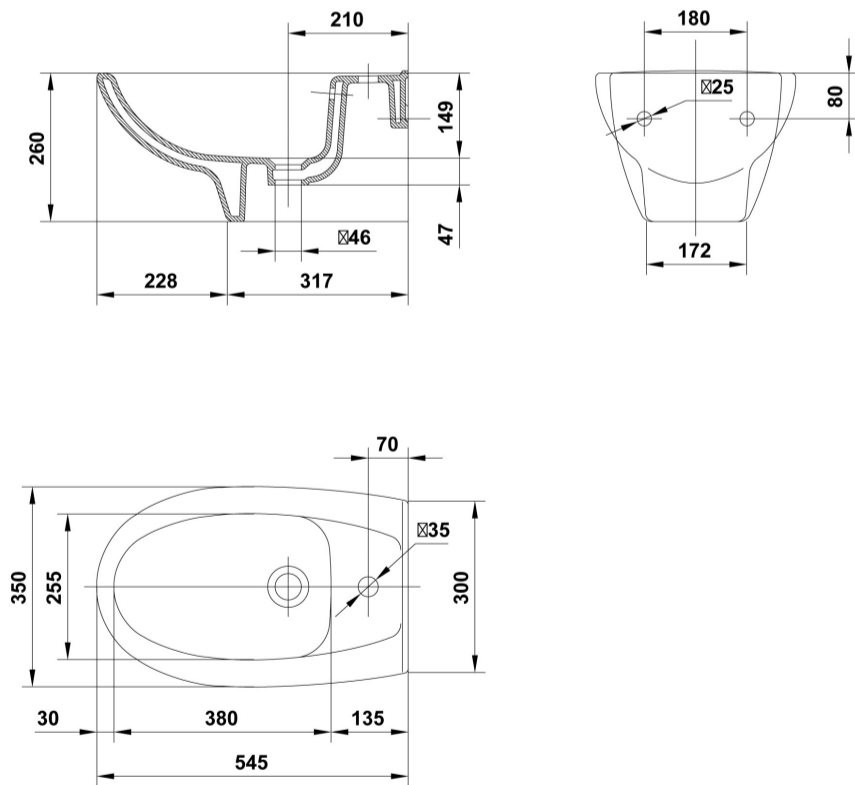

ELIA

Wall hung bidet 54,5x35 cm.

REF: 18362

The wall-hung bidet, with the wall support frame option, is a piece with a simple and high quality design.

Tap fittings not included.

REF 18362

COLOURS/FINISHES

01
White

ARTICLES

Ref	Product/Set	Measurements
	Wall-hung bidet	
18362	Wall hung bidet. Wall support frame option available	54,5 x 35 cm
Components/Installation		
5056369	Dual push-button Eon3 Chrome gloss	

PRODUCT INFORMATION

COMPLEMENTS

SUGGESTIONS

SETTING

TECHNICAL DRAWINGS

Downloads

2D

-  81.68 KB [↓ Wall hung bidet 54,5x35 cm. - Técnico \(.AI\)](#)
-  105.05 KB [↓ Wall hung bidet 54,5x35 cm. - Técnico \(.DWG\)](#)
-  749.42 KB [↓ Wall hung bidet 54,5x35 cm. - Técnico \(.DXF\)](#)
-  95.41 KB [↓ Wall hung bidet 54,5x35 cm. - Técnico \(.PDF\)](#)
-  28.49 KB [↓ Wall hung bidet 54,5x35 cm. - Alzado \(.DWG\)](#)
-  24.95 KB [↓ Wall hung bidet 54,5x35 cm. - Alzado \(.DXF\)](#)
-  33 KB [↓ Wall hung bidet 54,5x35 cm. - Lateral \(.DWG\)](#)
-  25.2 KB [↓ Wall hung bidet 54,5x35 cm. - Lateral \(.DXF\)](#)
-  25.74 KB [↓ Wall hung bidet 54,5x35 cm. - Planta \(.DWG\)](#)
-  22.22 KB [↓ Wall hung bidet 54,5x35 cm. - Planta \(.DXF\)](#)

3D

-  3.23 MB [↓ Wall hung bidet 54,5x35 cm. - 3D \(.DWG\)](#)
-  8.43 MB [↓ Wall hung bidet 54,5x35 cm. - 3D \(.DXF\)](#)

bimobject

-  ArchiCAD [↓](#)
-  Revit [↓](#)