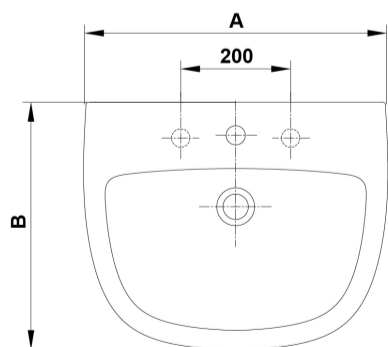

ARTICLES

Ref	Product/Set	Measurements	€/u
57432	Semi-pedestal		
Options			
57020	Wash-basin with overflow and fixing kit.	55 x 45 cm	
57010	Wash-basin with overflow and fixing kit.	50 x 40 cm	

PRODUCT INFORMATION

COMPLEMENTS

SUGGESTIONS

SETTING

TECHNICAL DRAWINGS

Ref.	A	B
57010	500	400
57020	550	450

Downloads

2D

-  346.74 KB  [Semi-pedestal - Técnico \(.AI\)](#)
-  507.9 KB  [Semi-pedestal - Técnico \(.DWG\)](#)
-  3.6 MB  [Semi-pedestal - Técnico \(.DXF\)](#)
-  352.28 KB  [Semi-pedestal - Técnico \(.PDF\)](#)