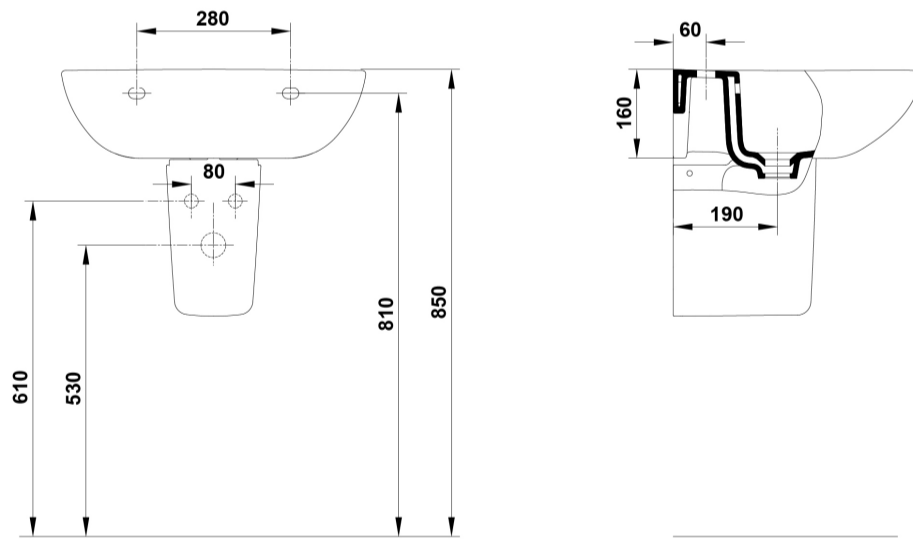

ARTICLES

Ref	Product/Set	Measurements	€/u
57432	Semi-pedestal		
Options			
57020	Wash-basin with overflow and fixing kit.	55 x 45 cm	
57010	Wash-basin with overflow and fixing kit.	50 x 40 cm	

PRODUCT INFORMATION

COMPLEMENTS

SUGGESTIONS

SETTING

TECHNICAL DRAWINGS

Ref.	A	B
57010	500	400
57020	550	450

Downloads

2D

-  346.74 KB  [Semi-pedestal - Técnico \(.AI\)](#)
-  507.9 KB  [Semi-pedestal - Técnico \(.DWG\)](#)
-  3.6 MB  [Semi-pedestal - Técnico \(.DXF\)](#)
-  352.28 KB  [Semi-pedestal - Técnico \(.PDF\)](#)