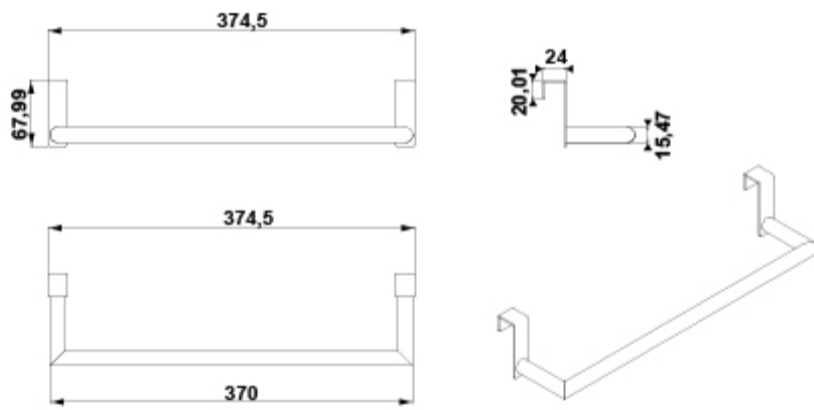

Ref	Product/Set	Measurements	€/u
<u>5314002</u>	Towel rail	37,5 cm	
Options			
<u>5314000</u>	Towel rail	37,5 cm	

PRODUCT INFORMATION

Features

Hanging towel rail 37,5 cm. Finish black

Guarantee

Gala products are guaranteed against any manufacturing defects, from the date of purchase of the product, only if the installation has been carried out in accordance with Gala's installation instructions and, applying the current legislation on electrical and sanitary appliances, by authorised staff. The guarantee period is of 10 years.

Cleaning should preferably be carried out using liquid detergent and a brush or sponge. Do not scrape with metal blades or steel scourer.

SUGGESTIONS

SETTING

TECHNICAL DRAWINGS

Downloads

2D

-  69.56 KB [↓ Towel rail 37,5cm. - Técnico \(.AI\)](#)
-  28.33 KB [↓ Towel rail 37,5cm. - Técnico \(.DWG\)](#)
-  196.78 KB [↓ Towel rail 37,5cm. - Técnico \(.DXF\)](#)
-  70.03 KB [↓ Towel rail 37,5cm. - Técnico \(.PDF\)](#)