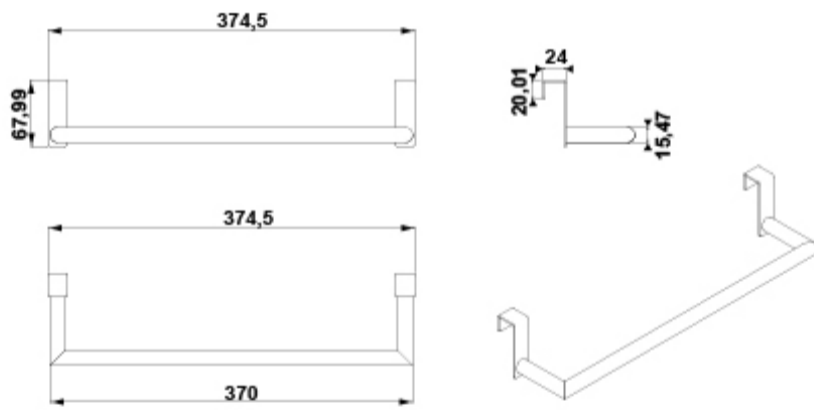

Ref	Product/Set	Measurements	€/u
<u>5314000</u>	Towel rail	37,5 cm	
Options			
<u>5314002</u>	Towel rail	37,5 cm	

PRODUCT INFORMATION

Features

Hanging towel rail 37,5 cm. Finish chrome

Guarantee

Gala products are guaranteed against any manufacturing defects, from the date of purchase of the product, only if the installation has been carried out in accordance with Gala's installation instructions and, applying the current legislation on electrical and sanitary appliances, by authorised staff. The guarantee period is of 10 years.

Cleaning should preferably be carried out using liquid detergent and a brush or sponge. Do not scrape with metal blades or steel scourer.

SUGGESTIONS

SETTING

TECHNICAL DRAWINGS

Downloads

2D

-  69.56 KB [↓ Towel rail 37,5cm. - Técnico \(.AI\)](#)
-  28.33 KB [↓ Towel rail 37,5cm. - Técnico \(.DWG\)](#)
-  196.78 KB [↓ Towel rail 37,5cm. - Técnico \(.DXF\)](#)
-  70.03 KB [↓ Towel rail 37,5cm. - Técnico \(.PDF\)](#)