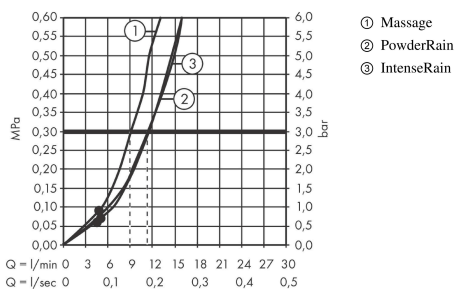

Pulsify Select S

Hand shower 105 3jet Relaxation

Finish: **Brushed Bronze** Article Number: **24110140**

Description

product features

- shower head size: 105 mm
- spray type: PowderRain, IntenseRain, Massage spray
- convenient spray selection via Select button
- spray disc surface: graphite
- maximum flow rate at 3 bar: 11,4 l/min
- minimum flow pressure: 0,9 bar
- with internal water conduction
- rinseable sieve insert
- connection thread G 1/2
- suitable for continuous flow water heaters

Technology

Design awards

Product image

Scale drawing

Flowchart

The consumption was measured in combination with the appropriate fittings (thermostat/mixer/ in-wall valve) to reflect actual application in practice.