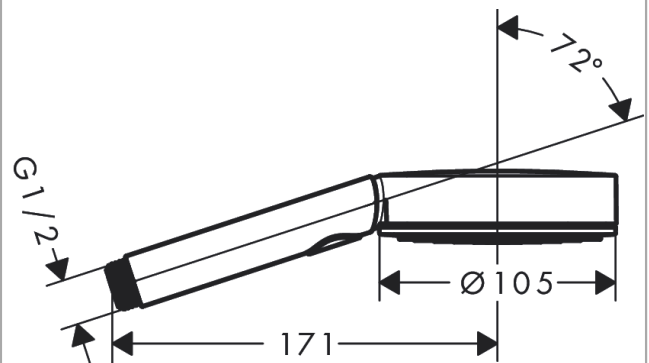

Pulsify Select S

Hand shower 105 3jet Relaxation

Finish: **Brushed Bronze** Article Number: **24110140**

Description

product features

- shower head size: 105 mm
- spray type: PowderRain, IntenseRain, Massage spray
- convenient spray selection via Select button
- spray disc surface: graphite
- maximum flow rate at 3 bar: 11,4 l/min
- minimum flow pressure: 0,9 bar
- with internal water conduction
- rinseable sieve insert
- connection thread G 1/2
- suitable for continuous flow water heaters

Technology

Design awards

Product image

Scale drawing

Flowchart

The consumption was measured in combination with the appropriate fittings (thermostat/mixer/ in-wall valve) to reflect actual application in practice.