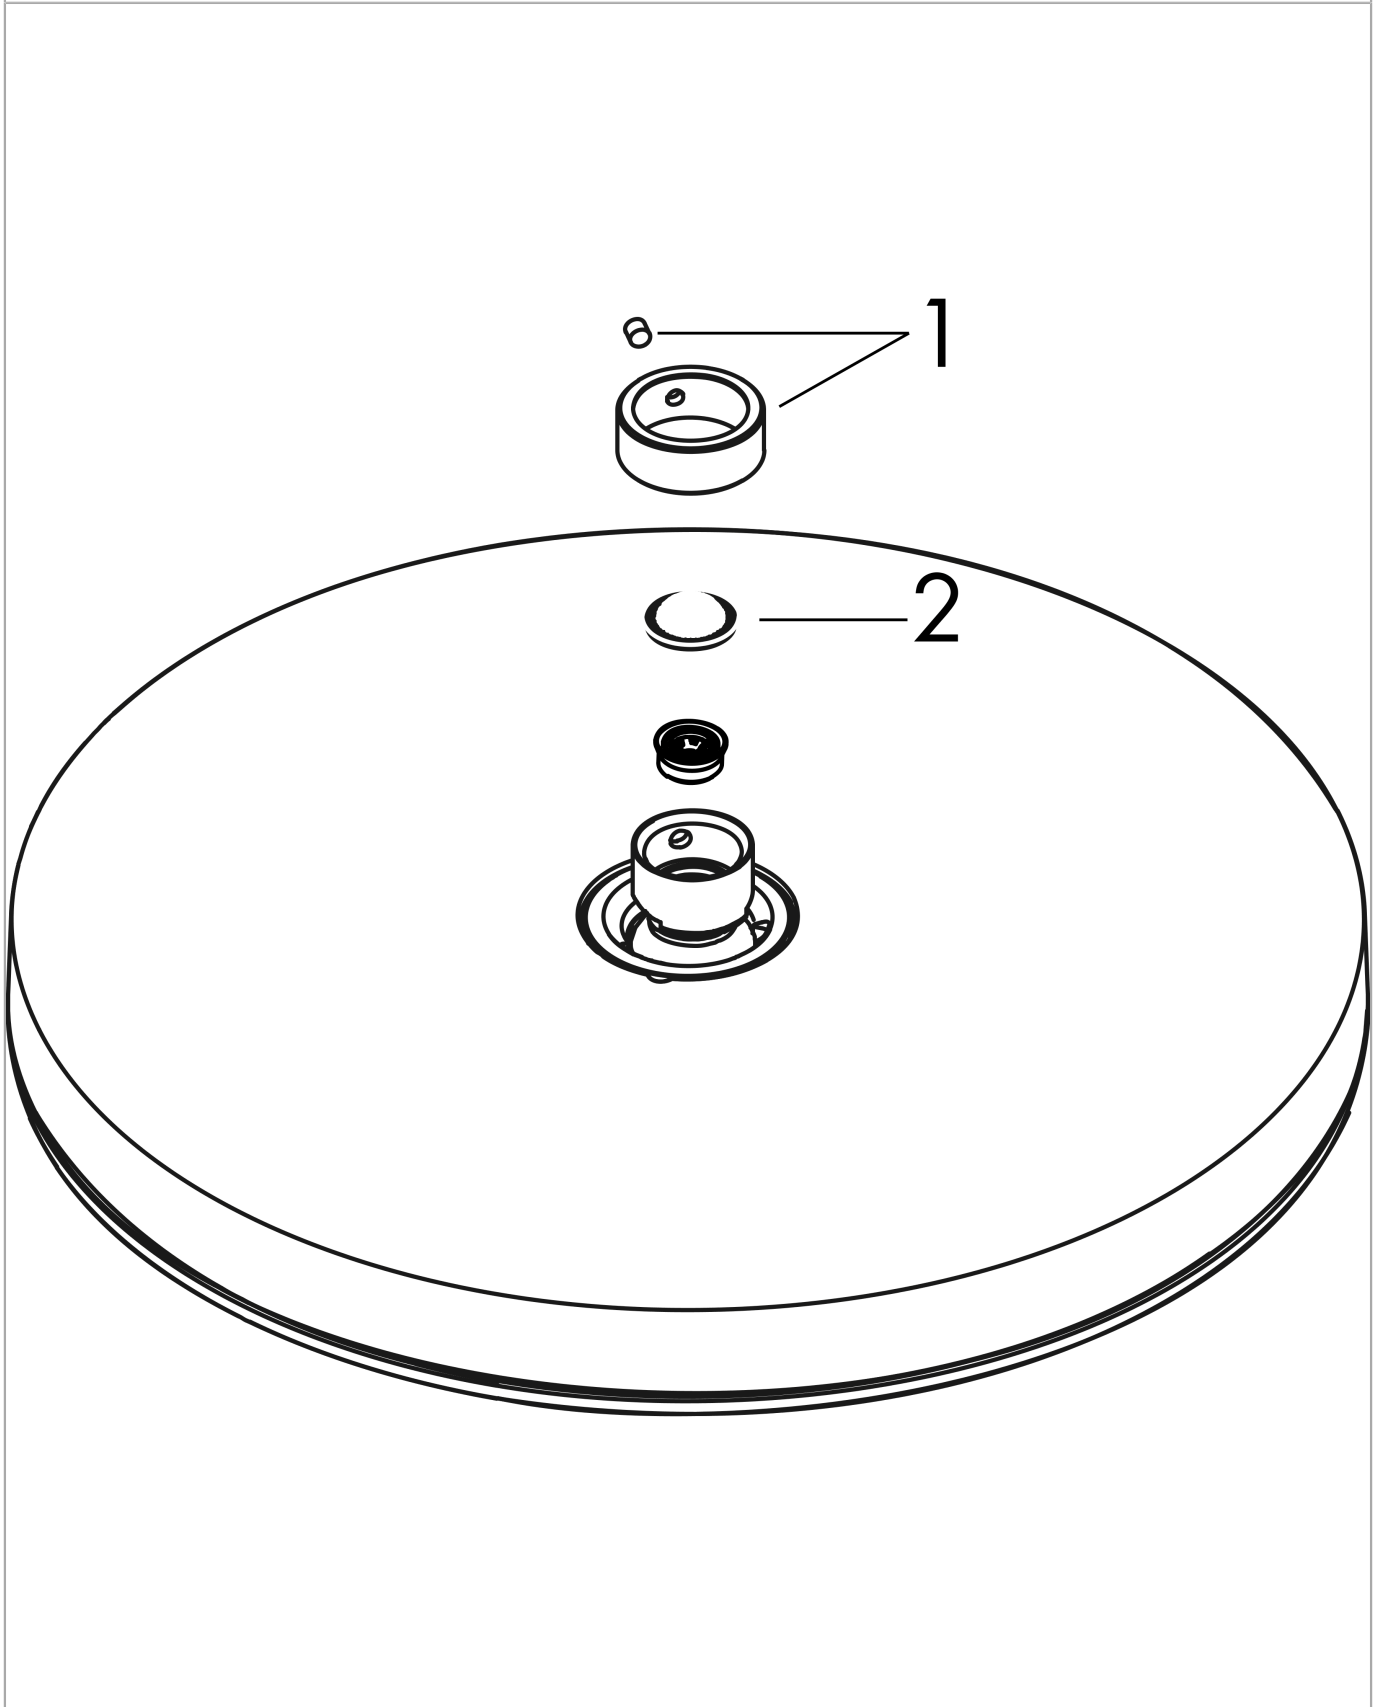

Pulsify S
Overhead shower 260 1jet
 Finish: **Brushed Bronze** Article Number: **24140140**

Description

product features

- shower head size: 260 mm
- spray type: PowderRain
- Fast Drain empties the overhead shower from an angle of 10°
- ball-joint: overhead shower angle adjustable
- material spray disc: plastic
- spray disc surface: graphite
- maximum flow rate at 3 bar: 12,3 l/min
- flow rate PowderRain spray (at 3 bar): 12,3 l/min
- function from: 6,9 l/min
- minimum flow pressure: 1 bar
- installation: ceiling or wall
- connection thread G 1/2
- connection dimension: DN15
- suitable for continuous flow water heaters

Technology

Design awards

Product image

Scale drawing

Pulsify S
Overhead shower 260 1jet
 Finish: **Brushed Bronze** Article Number: **24140140**

Flowchart

Pulsify S
Overhead shower 260 1jet
Finish: **Brushed Bronze** Article Number: **24140140**

Exploded Drawing

Year of production: >01/23

Pulsify S
Overhead shower 260 1jet
 Finish: **Brushed Bronze** Article Number: **24140140**

Spare part list

Year of production: >01/23

Pos.	Description	Article Number	PC	PU
1	lock washer	98942140	98	1
2	filter packing	94246000	1	1