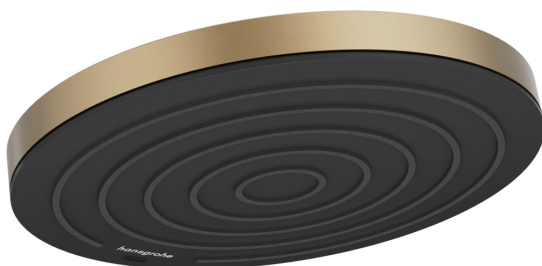

Pulsify S
Overhead shower 260 1jet
 Finish: **Brushed Bronze** Article Number: **24140140**

Description

product features

- shower head size: 260 mm
- spray type: PowderRain
- Fast Drain empties the overhead shower from an angle of 10°
- ball-joint: overhead shower angle adjustable
- material spray disc: plastic
- spray disc surface: graphite
- maximum flow rate at 3 bar: 12,3 l/min
- flow rate PowderRain spray (at 3 bar): 12,3 l/min
- function from: 6,9 l/min
- minimum flow pressure: 1 bar
- installation: ceiling or wall
- connection thread G 1/2
- connection dimension: DN15
- suitable for continuous flow water heaters

Technology

Design awards

Product image

Scale drawing

Pulsify S
Overhead shower 260 1jet
 Finish: **Brushed Bronze** Article Number: **24140140**

Flowchart

Pulsify S
Overhead shower 260 1jet
Finish: **Brushed Bronze** Article Number: **24140140**

Exploded Drawing

Year of production: >01/23

Pulsify S
Overhead shower 260 1jet
 Finish: **Brushed Bronze** Article Number: **24140140**

Spare part list

Year of production: >01/23

Pos.	Description	Article Number	PC	PU
1	lock washer	98942140	98	1
2	filter packing	94246000	1	1