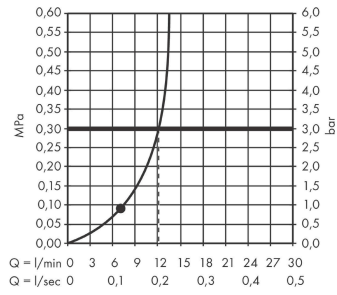

Pulsify S
Overhead shower 260 1jet
 Finish: **Brushed Bronze** Article Number: **24140140**

Description

product features

- shower head size: 260 mm
- spray type: PowderRain
- Fast Drain empties the overhead shower from an angle of 10°
- ball-joint: overhead shower angle adjustable
- material spray disc: plastic
- spray disc surface: graphite
- maximum flow rate at 3 bar: 12,3 l/min
- flow rate PowderRain spray (at 3 bar): 12,3 l/min
- function from: 6,9 l/min
- minimum flow pressure: 1 bar
- installation: ceiling or wall
- connection thread G 1/2
- connection dimension: DN15
- suitable for continuous flow water heaters

Technology

Design awards

Product image

Scale drawing

Pulsify S
Overhead shower 260 1jet
 Finish: **Brushed Bronze** Article Number: **24140140**

Flowchart

Pulsify S
Overhead shower 260 1jet
Finish: **Brushed Bronze** Article Number: **24140140**