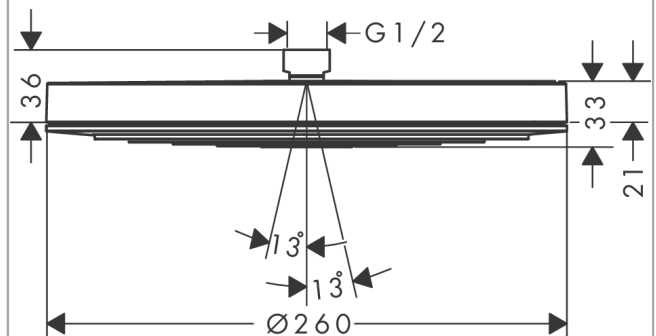

Pulsify S
Overhead shower 260 1jet
 Finish: **Brushed Bronze** Article Number: **24140140**

Description

product features

- shower head size: 260 mm
- spray type: PowderRain
- Fast Drain empties the overhead shower from an angle of 10°
- ball-joint: overhead shower angle adjustable
- material spray disc: plastic
- spray disc surface: graphite
- maximum flow rate at 3 bar: 12,3 l/min
- flow rate PowderRain spray (at 3 bar): 12,3 l/min
- function from: 6,9 l/min
- minimum flow pressure: 1 bar
- installation: ceiling or wall
- connection thread G 1/2
- connection dimension: DN15
- suitable for continuous flow water heaters

Technology

Design awards

Product image

Scale drawing

Pulsify S
Overhead shower 260 1jet
 Finish: **Brushed Bronze** Article Number: **24140140**

Flowchart

Pulsify S
Overhead shower 260 1jet
Finish: **Brushed Bronze** Article Number: **24140140**

Exploded Drawing

Year of production: >01/23

Pulsify S
Overhead shower 260 1jet
 Finish: **Brushed Bronze** Article Number: **24140140**

Spare part list

Year of production: >01/23

Pos.	Description	Article Number	PC	PU
1	lock washer	98942140	98	1
2	filter packing	94246000	1	1