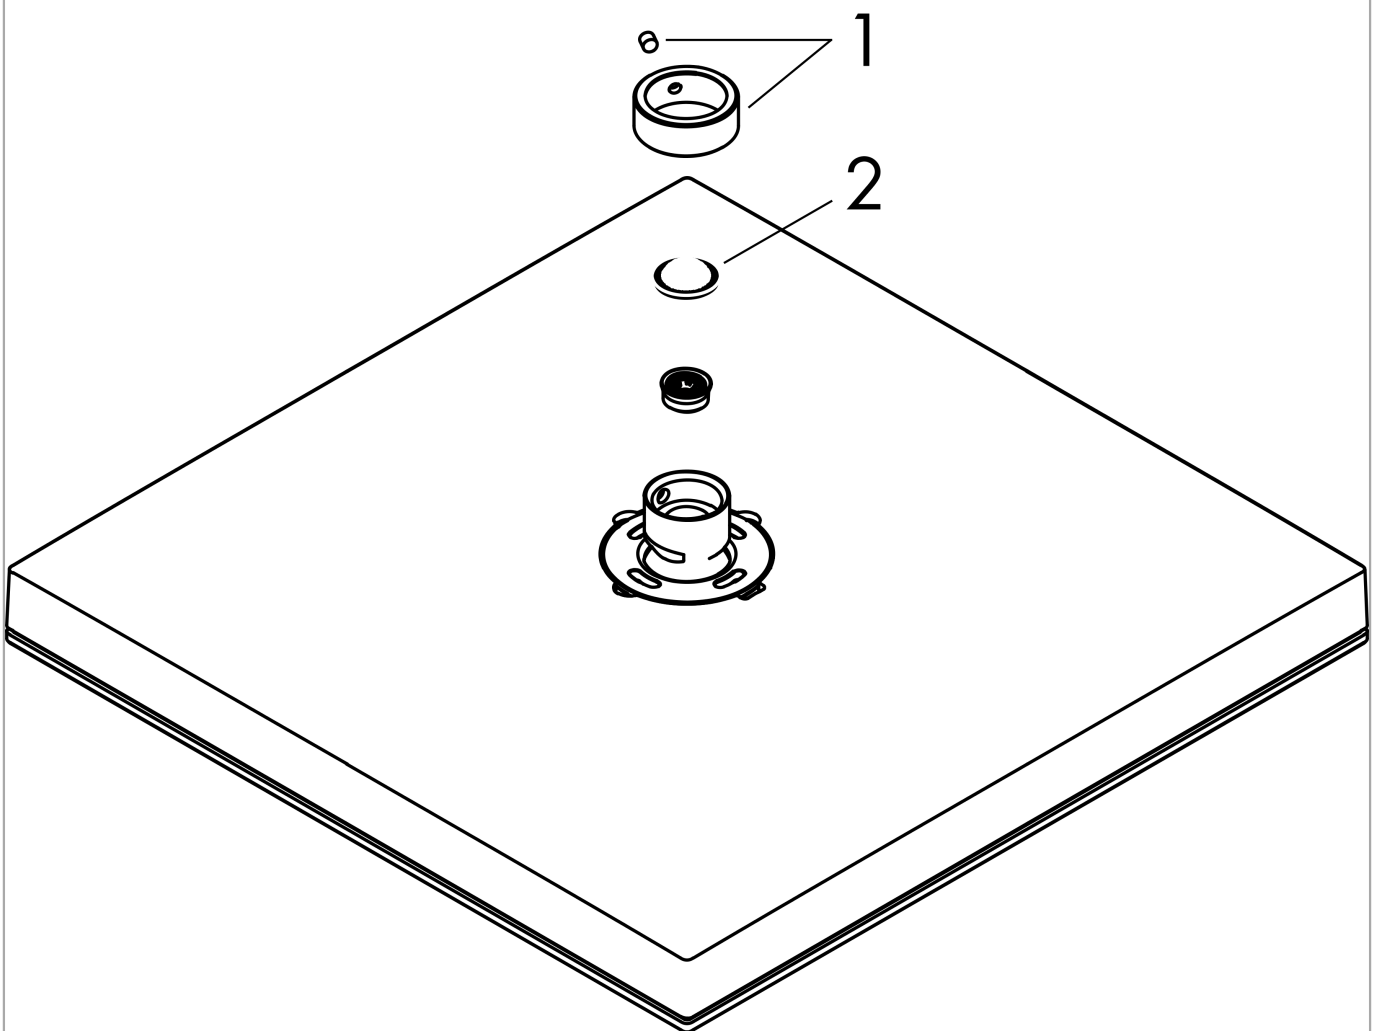

Pulsify E

Overhead shower 260 1jet

Finish: **Chrome** Article Number: **24330000**

Description

product features

- shower head size: 260 x 260 mm
- spray type: PowderRain
- Fast Drain empties the overhead shower from an angle of 10°
- material spray disc: plastic
- spray disc surface: graphite
- maximum flow rate at 3 bar: 11,7 l/min
- flow rate PowderRain spray (at 3 bar): 11,7 l/min
- function from: 7,6 l/min
- minimum flow pressure: 0,9 bar
- installation: ceiling or wall
- connection thread G ½
- suitable for continuous flow water heaters

Technology

Design awards

Product image

Scale drawing

Flowchart

Pulsify E
Overhead shower 260 1jet
 Finish: **Chrome** Article Number: **24330000**

Exploded Drawing

Year of production: >04/23

Pulsify E
Overhead shower 260 1jet
 Finish: **Chrome** Article Number: **24330000**

Spare part list

Year of production: >04/23

Pos.	Description	Article Number	PC	PU
1	lock washer	98942000	6	1
2	filter packing	94246000	1	1