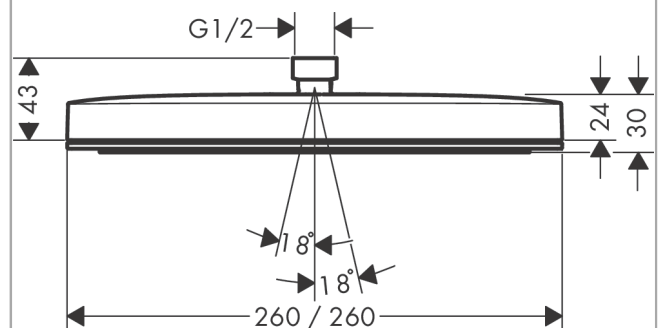

Pulsify E

Overhead shower 260 1jet

Finish: **Chrome** Article Number: **24330000**

Description

product features

- shower head size: 260 x 260 mm
- spray type: PowderRain
- Fast Drain empties the overhead shower from an angle of 10°
- material spray disc: plastic
- spray disc surface: graphite
- maximum flow rate at 3 bar: 11,7 l/min
- flow rate PowderRain spray (at 3 bar): 11,7 l/min
- function from: 7,6 l/min
- minimum flow pressure: 0,9 bar
- installation: ceiling or wall
- connection thread G ½
- suitable for continuous flow water heaters

Technology

Design awards

Product image

Scale drawing

Flowchart

Pulsify E
Overhead shower 260 1jet
 Finish: **Chrome** Article Number: **24330000**

Exploded Drawing

Year of production: >04/23

Pulsify E
Overhead shower 260 1jet
 Finish: **Chrome** Article Number: **24330000**

Spare part list

Year of production: >04/23

Pos.	Description	Article Number	PC	PU
1	lock washer	98942000	6	1
2	filter packing	94246000	1	1