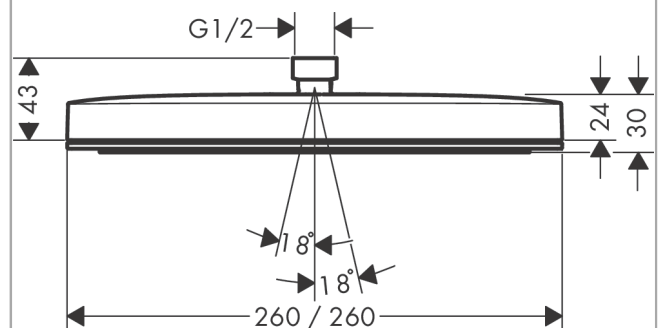

Scale drawing