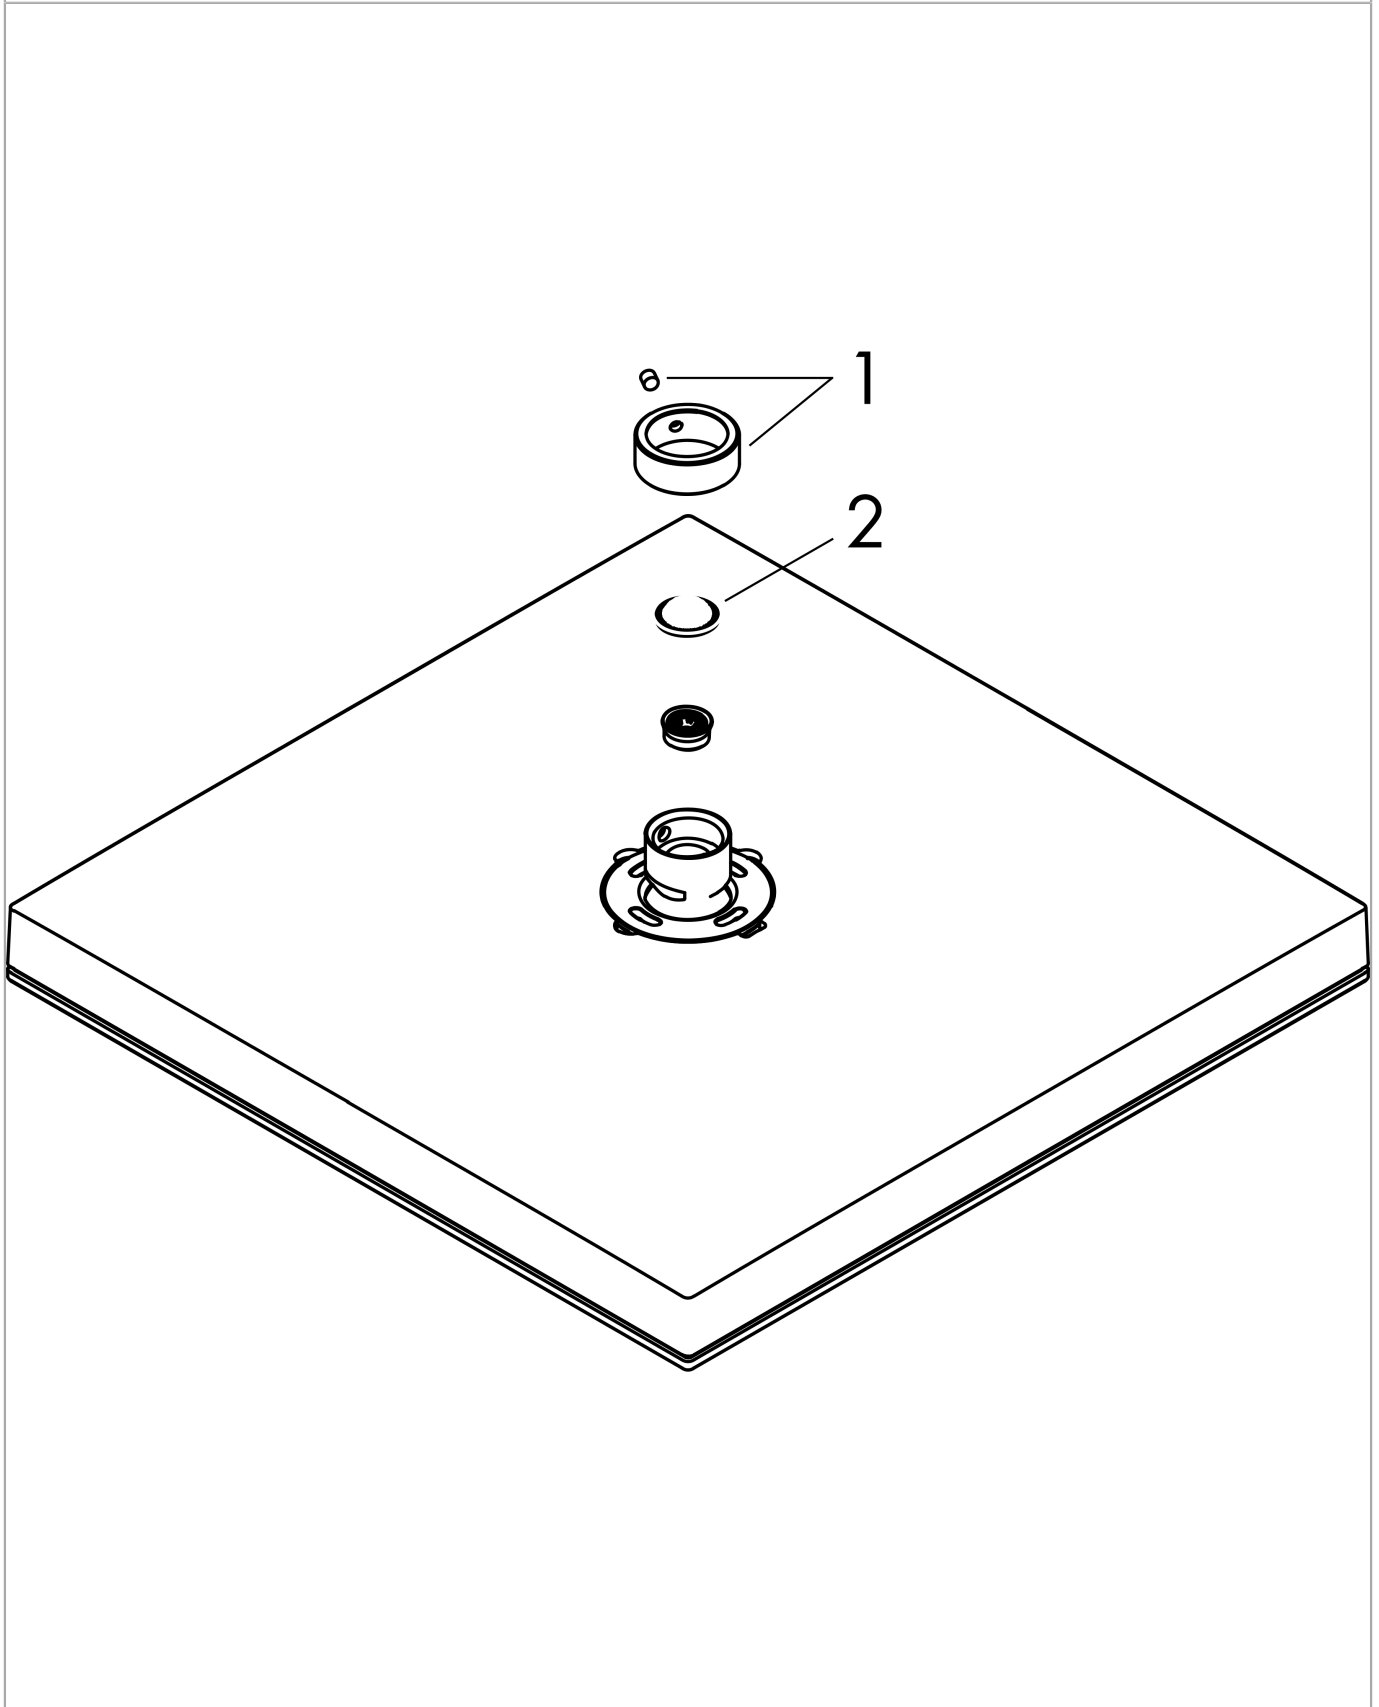

##### product features

- shower head size: 260 x 260 mm
- spray type: PowderRain
- Fast Drain empties the overhead shower from an angle of 10°
- material spray disc: plastic
- spray disc surface: graphite
- maximum flow rate at 3 bar: 11,7 l/min
- flow rate PowderRain spray (at 3 bar): 11,7 l/min
- function from: 7,6 l/min
- minimum flow pressure: 0,9 bar
- installation: ceiling or wall
- connection thread G ½
- suitable for continuous flow water heaters

#### Scale drawing

#### Flowchart

**Pulsify E**  
**Overhead shower 260 1jet**  
 Finish: **Matt Black** Article Number: **24330670**

**Exploded Drawing**

Year of production: >04/23

**Pulsify E**  
**Overhead shower 260 1jet**  
 Finish: **Matt Black** Article Number: **24330670**