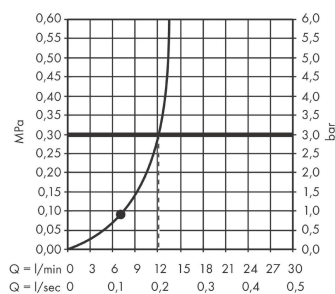

Pulsify E

Overhead shower 260 1jet

Finish: **Matt Black** Article Number: **24330670**

Description

product features

- shower head size: 260 x 260 mm
- spray type: PowderRain
- Fast Drain empties the overhead shower from an angle of 10°
- material spray disc: plastic
- spray disc surface: graphite
- maximum flow rate at 3 bar: 11,7 l/min
- flow rate PowderRain spray (at 3 bar): 11,7 l/min
- function from: 7,6 l/min
- minimum flow pressure: 0,9 bar
- installation: ceiling or wall
- connection thread G ½
- suitable for continuous flow water heaters

Technology

Design awards

Product image

Scale drawing

Flowchart