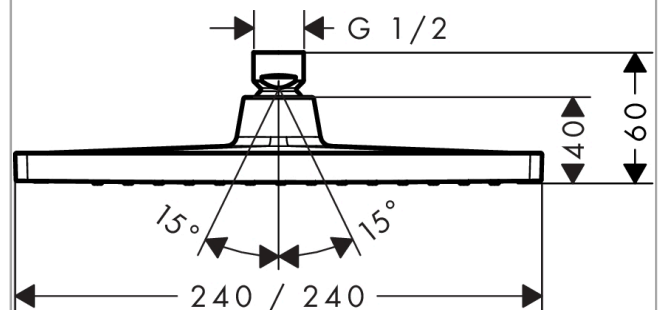

Scale drawing