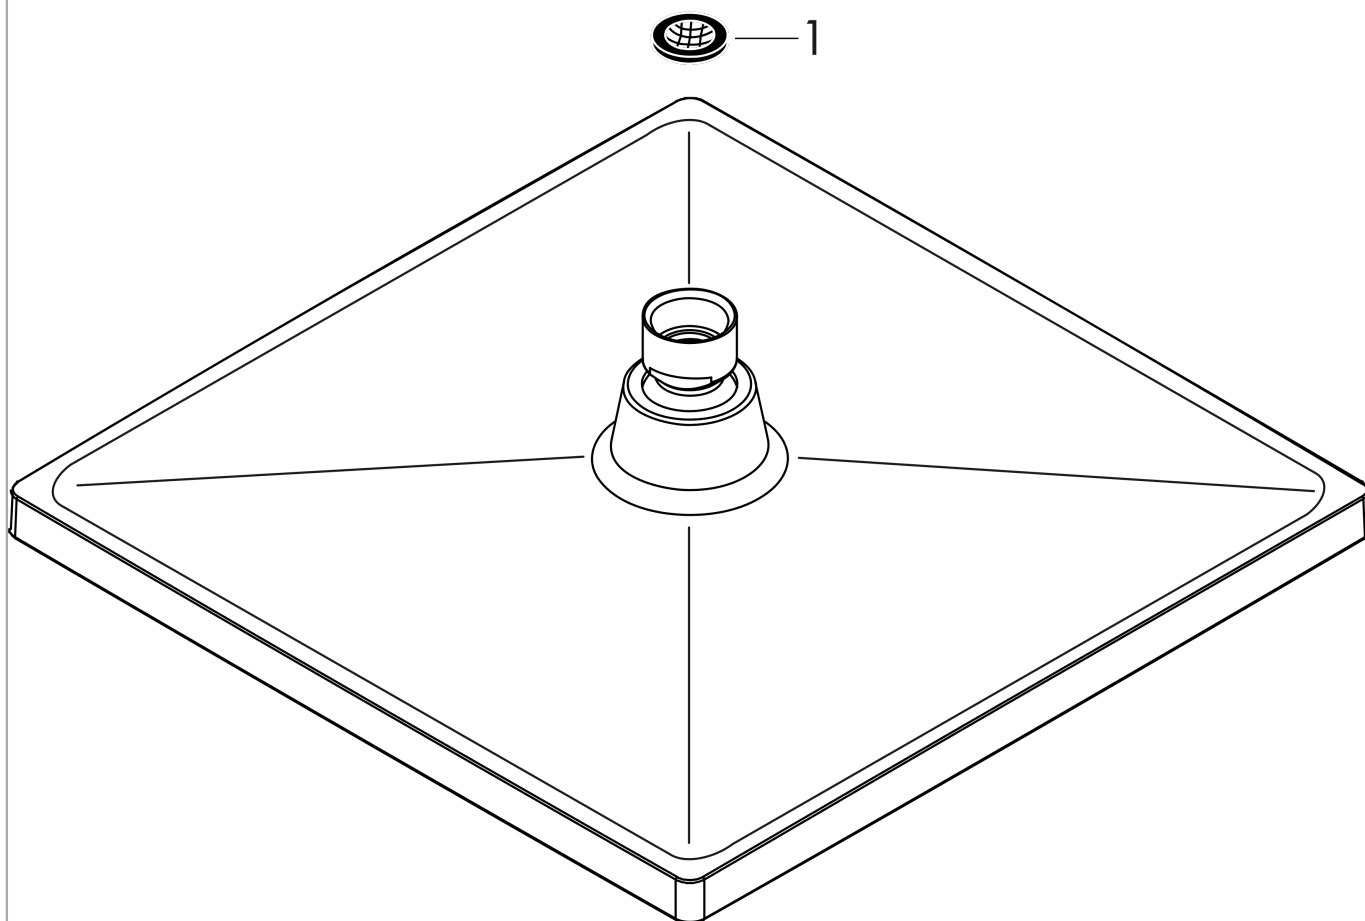

Crometta E
Overhead shower 240 1jet
Finish: **Matt Black** Article Number: **26726670**

Exploded Drawing

Year of production: >06/22