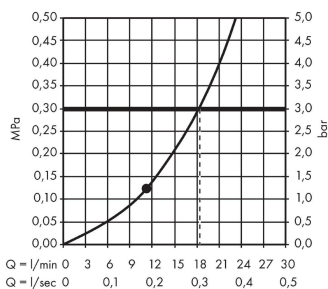

Flowchart

The consumption was measured in combination with the appropriate fittings (thermostat/mixer/ in-wall valve) to reflect actual application in practice.