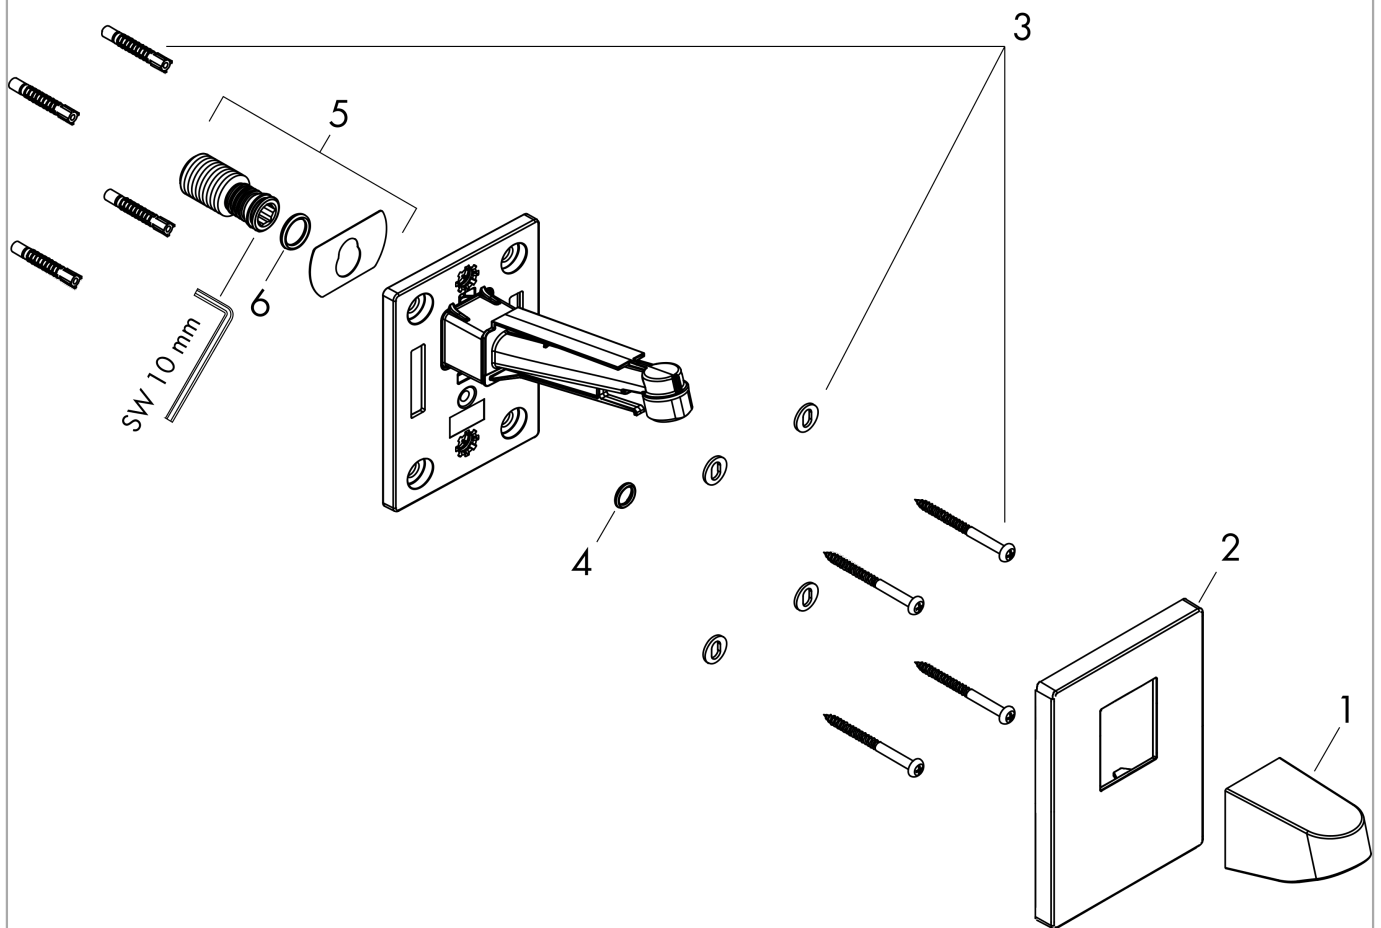

Pulsify

Wall connector for overhead shower 260

Finish: **Chrome** Article Number: **24149000**

Description

product features

- installation type: exposed installation
- material: plastic connection angle
- connection type: G ½
- suitable for: overhead showers up to 260 mm diameter
- Product outlet type: with G½ union nut

Design awards

reddot winner 2021

Product image

Scale drawing

Pulsify
Wall connector for overhead shower 260
 Finish: **Chrome** Article Number: **24149000**

Installation examples

Pulsify 260
 24149XXX

Pulsify 260 1jet
 24140XXX / 24141XXX

Pulsify

Wall connector for overhead shower 260

Finish: **Chrome** Article Number: **24149000**

Exploded Drawing

Year of production: >01/22

Pulsify

Wall connector for overhead shower 260

Finish: **Chrome** Article Number: **24149000**