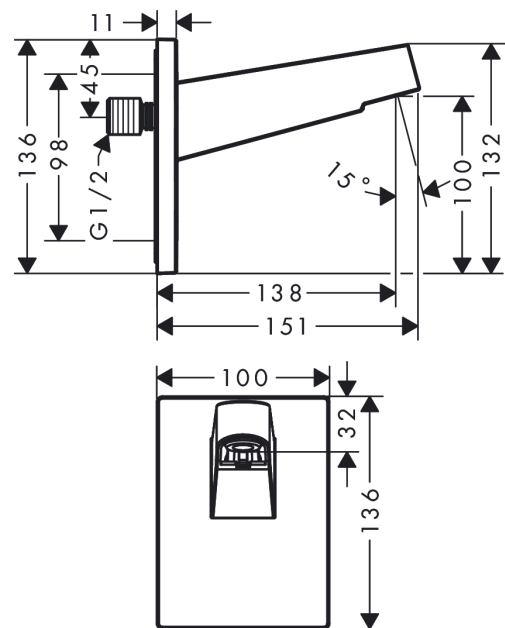

Pulsify

Wall connector for overhead shower 260

Finish: **Chrome** Article Number: **24149000**

Description

product features

- installation type: exposed installation
- material: plastic connection angle
- connection type: G ½
- suitable for: overhead showers up to 260 mm diameter
- Product outlet type: with G½ union nut

Design awards

reddot winner 2021

Product image

Scale drawing

Pulsify
Wall connector for overhead shower 260
 Finish: **Chrome** Article Number: **24149000**

Installation examples

Pulsify 260
 24149XXX

Pulsify 260 1jet
 24140XXX / 24141XXX

Pulsify

Wall connector for overhead shower 260

Finish: **Chrome** Article Number: **24149000**

Exploded Drawing

Year of production: >01/22

Pulsify

Wall connector for overhead shower 260

Finish: **Chrome** Article Number: **24149000**

Spare part list

Year of production: >01/22

Pos.	Description	Article Number	PC	PU
1	cover	93959000	11	1
2	escutcheon	93960000	10	1
3	mounting set	96179000	4	1
4	O-ring 9x2	98119000	1	1
5	connecting thread	94673000	10	1
6	O-ring 13x2,5	98428000	1	1