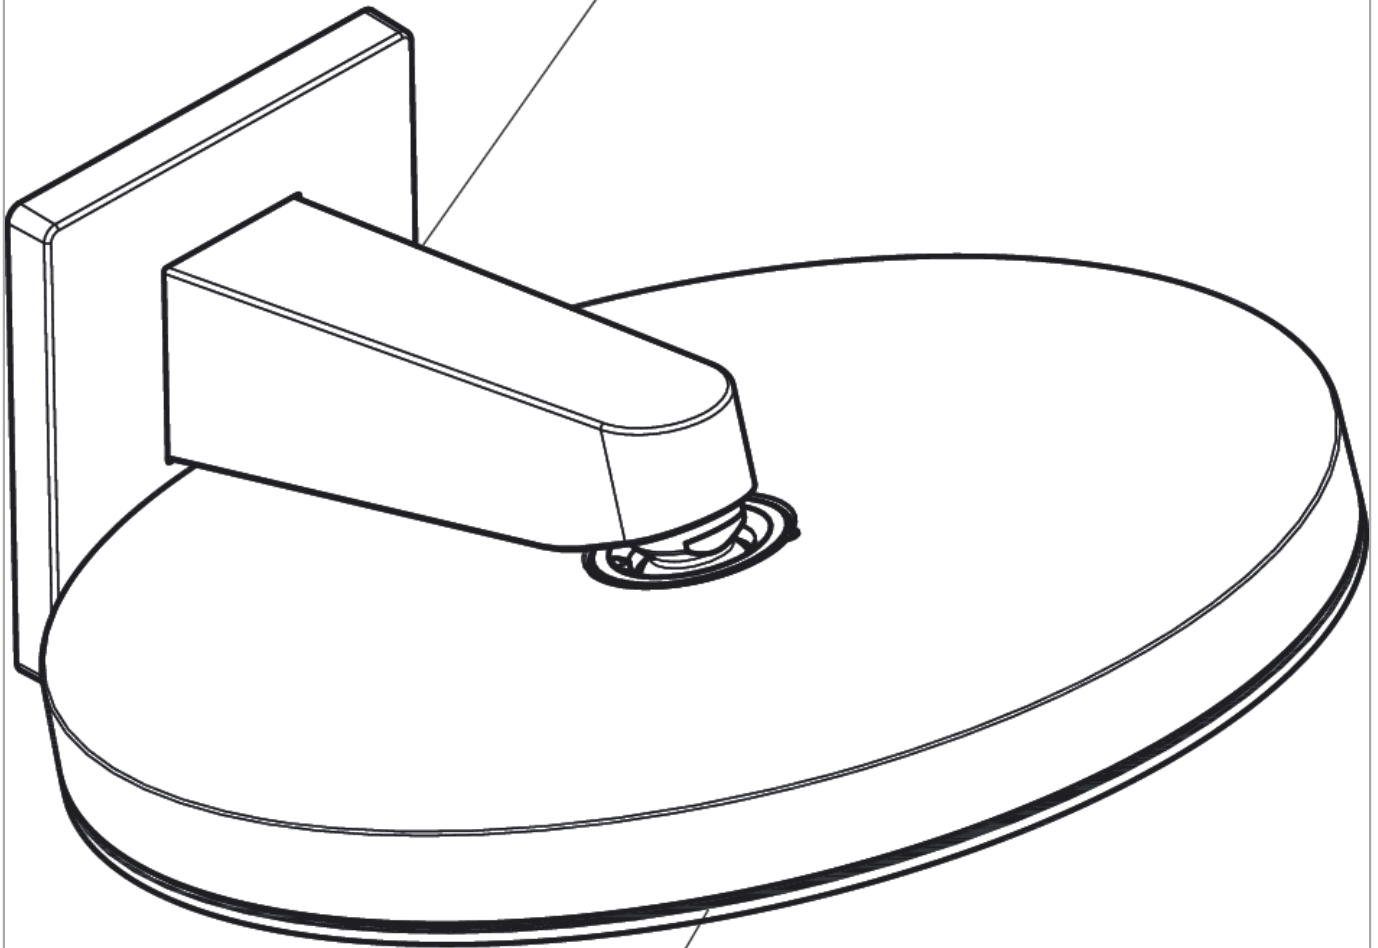

Pulsify

Wall connector for overhead shower 260

Finish: **Chrome** Article Number: **24149000**

Description

product features

- installation type: exposed installation
- material: plastic connection angle
- connection type: G ½
- suitable for: overhead showers up to 260 mm diameter
- Product outlet type: with G½ union nut

Design awards

reddot winner 2021

Product image

Scale drawing

Pulsify
Wall connector for overhead shower 260
 Finish: **Chrome** Article Number: **24149000**

Installation examples

Pulsify 260
 24149XXX

Pulsify 260 1jet
 24140XXX / 24141XXX

Pulsify

Wall connector for overhead shower 260

Finish: **Chrome** Article Number: **24149000**

Exploded Drawing

Year of production: >01/22

Pulsify

Wall connector for overhead shower 260

Finish: **Chrome** Article Number: **24149000**