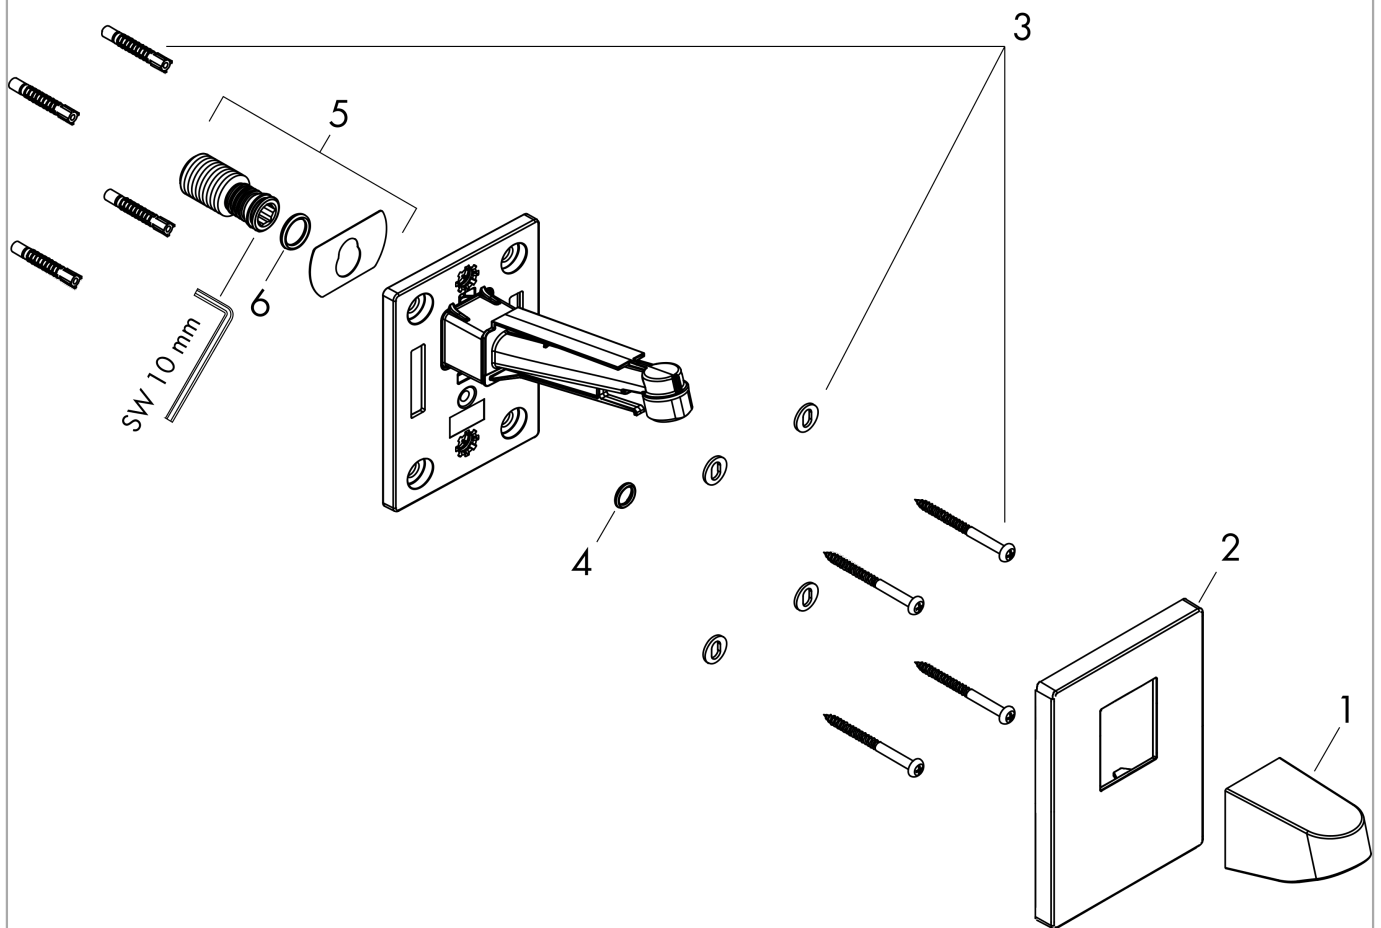

Pulsify

Wall connector for overhead shower 260

Finish: **Matt Black** Article Number: **24149670**

Description

product features

- installation type: exposed installation
- material: plastic connection angle
- connection type: G ½
- suitable for: overhead showers up to 260 mm diameter
- Product outlet type: with G½ union nut

Design awards

reddot winner 2021

Product image

Scale drawing

Pulsify
Wall connector for overhead shower 260
 Finish: **Matt Black** Article Number: **24149670**

Installation examples

Pulsify 260
 24149XXX

Pulsify 260 1jet
 24140XXX / 24141XXX

Pulsify

Wall connector for overhead shower 260

Finish: **Matt Black** Article Number: **24149670**

Exploded Drawing

Year of production: >01/22

Pulsify

Wall connector for overhead shower 260

Finish: **Matt Black** Article Number: **24149670**