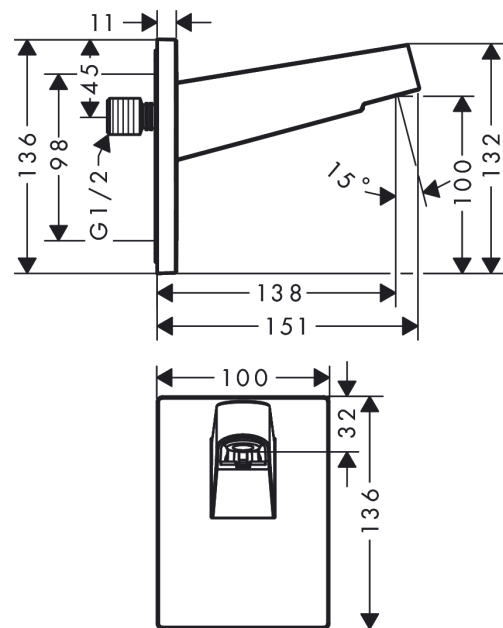

Pulsify

Wall connector for overhead shower 260

Finish: **Matt Black** Article Number: **24149670**

Description

product features

- installation type: exposed installation
- material: plastic connection angle
- connection type: G ½
- suitable for: overhead showers up to 260 mm diameter
- Product outlet type: with G½ union nut

Design awards

reddot winner 2021

Product image

Scale drawing

Pulsify
Wall connector for overhead shower 260
 Finish: **Matt Black** Article Number: **24149670**

Installation examples

Pulsify 260
 24149XXX

Pulsify 260 1jet
 24140XXX / 24141XXX

Pulsify

Wall connector for overhead shower 260

Finish: **Matt Black** Article Number: **24149670**

Exploded Drawing

Year of production: >01/22

Pulsify

Wall connector for overhead shower 260

Finish: **Matt Black** Article Number: **24149670**

Spare part list

Year of production: >01/22

Pos.	Description	Article Number	PC	PU
1	cover	93959670	61	1
2	escutcheon	93960670	60	1
3	mounting set	96179000	4	1
4	O-ring 9x2	98119000	1	1
5	connecting thread	94673000	10	1
6	O-ring 13x2,5	98428000	1	1