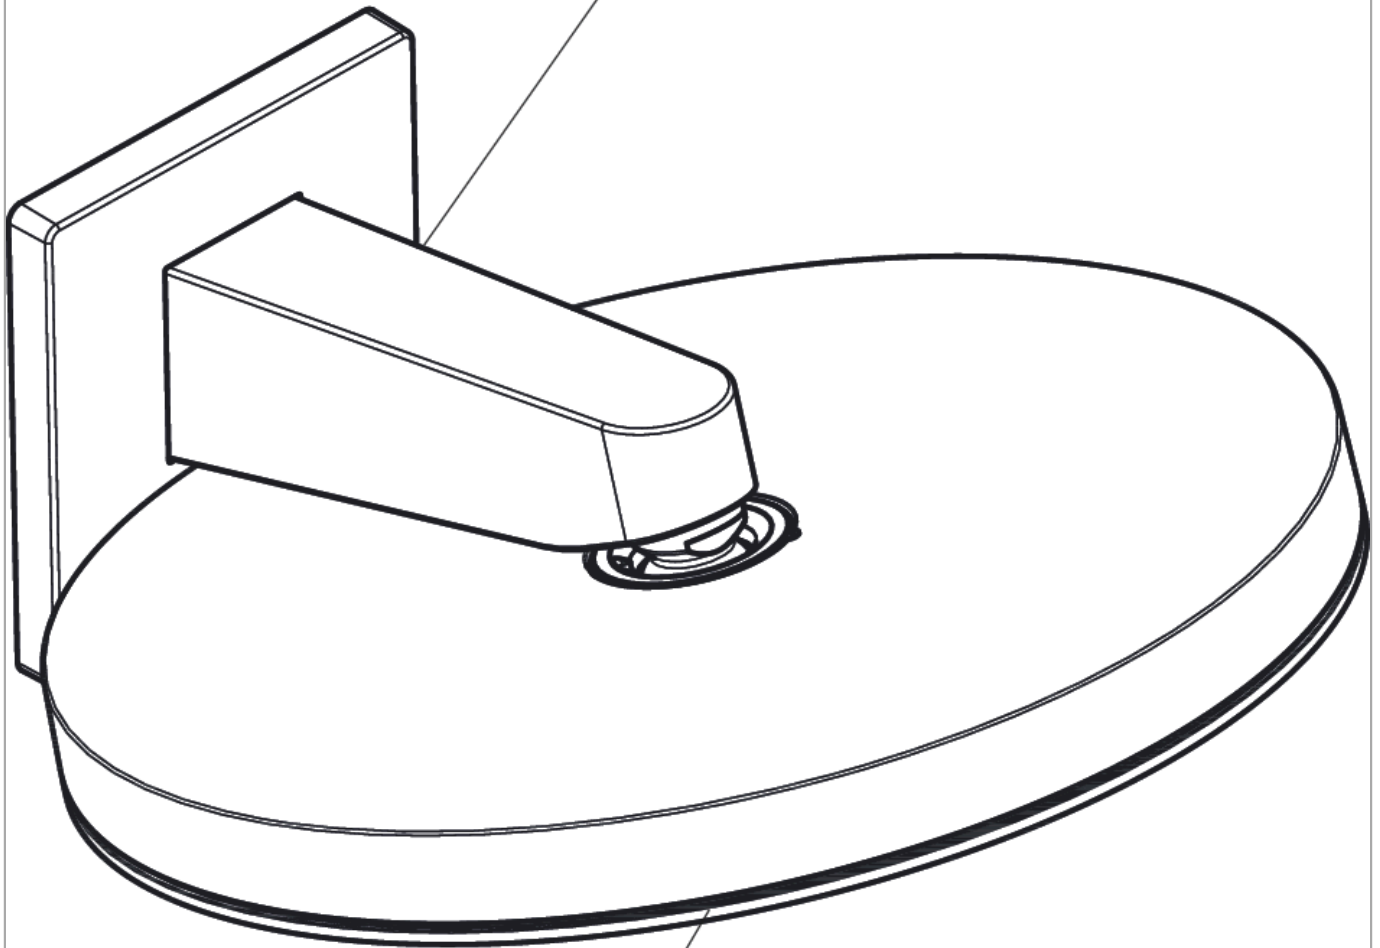

Pulsify

Wall connector for overhead shower 260

Finish: **Matt Black** Article Number: **24149670**

Description

product features

- installation type: exposed installation
- material: plastic connection angle
- connection type: G ½
- suitable for: overhead showers up to 260 mm diameter
- Product outlet type: with G½ union nut

Design awards

reddot winner 2021

Product image

Scale drawing

Pulsify
Wall connector for overhead shower 260
 Finish: **Matt Black** Article Number: **24149670**

Installation examples

Pulsify 260
 24149XXX

Pulsify 260 1jet
 24140XXX / 24141XXX

Pulsify

Wall connector for overhead shower 260

Finish: **Matt Black** Article Number: **24149670**

Exploded Drawing

Year of production: >01/22

Pulsify

Wall connector for overhead shower 260

Finish: **Matt Black** Article Number: **24149670**