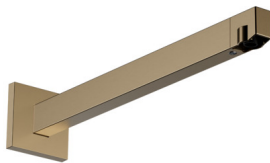

Shower arm E 39 cm

Finish: **Brushed Bronze**

Article Number: **24337140**

Description

product features

- length: 390 mm
- installation type: exposed installation
- material: brass/ plastic
- connection type: G 1/2

Design awards

Product image