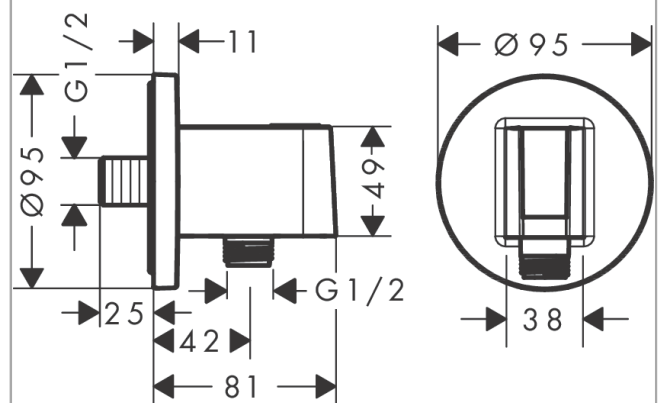

FixFit S

Wall outlet with shower holder

Finish: **Brushed Bronze** Article Number: **26888140**

Description

product features

- consists of: wall connector, escutcheon
- version: plastic housing with internal water supply made of plastic
- fixed holding position
- for all Hansgrohe hand showers
- material: plastic
- with non-return valve
- connection type: G ½

Product image

Scale drawing

FixFit S

Wall outlet with shower holder

Finish: **Brushed Bronze** Article Number: **26888140**

Exploded Drawing

Year of production: >06/22

FixFit S

Wall outlet with shower holder

Finish: **Brushed Bronze** Article Number: **26888140**

Spare part list

Year of production: >06/22

Pos.	Description	Article Number	PC	PU
1	shower holder, assy	94695140	63	1
2	set of non return valves DW 15	94074000	5	1
3	null	93841000	1	1
4	seal	94694000	1	1
5	escutcheon	94696140	61	1
6	connecting thread G½	98933000	11	1
7	O-ring 11x2	98127000	1	1
8	mounting set	96179000	4	1