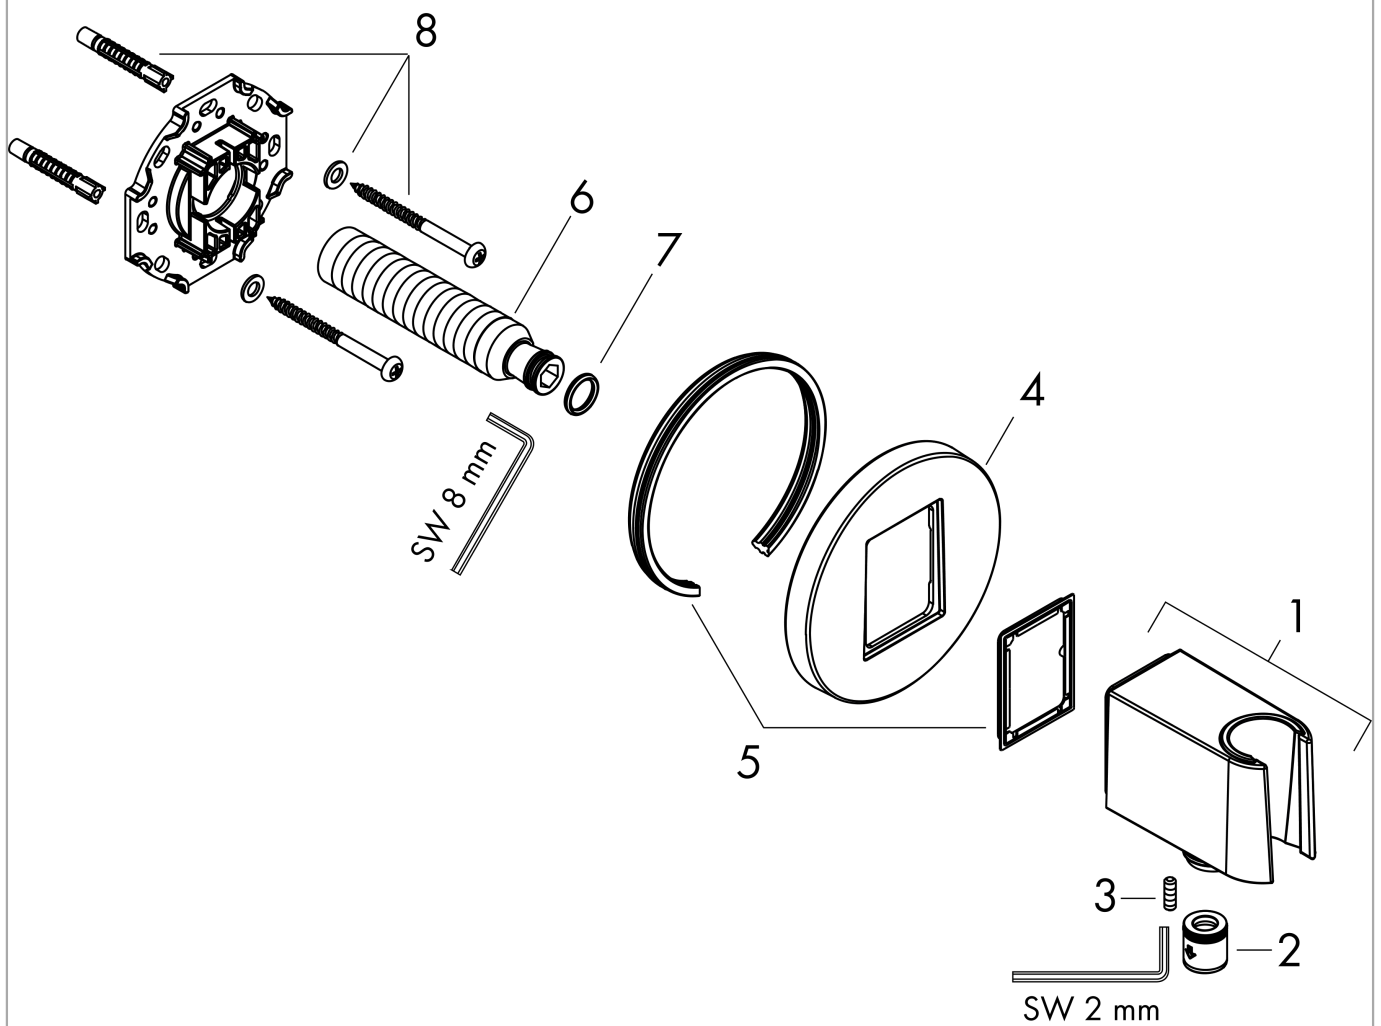

FixFit S

Wall outlet with shower holder

Finish: **Brushed Bronze** Article Number: **26888140**

Description

product features

- consists of: wall connector, escutcheon
- version: plastic housing with internal water supply made of plastic
- fixed holding position
- for all Hansgrohe hand showers
- material: plastic
- with non-return valve
- connection type: G ½

Product image

Scale drawing

FixFit S

Wall outlet with shower holder

Finish: **Brushed Bronze** Article Number: **26888140**

Exploded Drawing

Year of production: >06/22

FixFit S

Wall outlet with shower holder

Finish: **Brushed Bronze** Article Number: **26888140**

Spare part list

Year of production: >06/22

Pos.	Description	Article Number	PC	PU
1	shower holder, assy	94695140	63	1
2	set of non return valves DW 15	94074000	5	1
3	null	93841000	1	1
4	seal	94694000	1	1
5	escutcheon	94696140	61	1
6	connecting thread G½	98933000	11	1
7	O-ring 11x2	98127000	1	1
8	mounting set	96179000	4	1