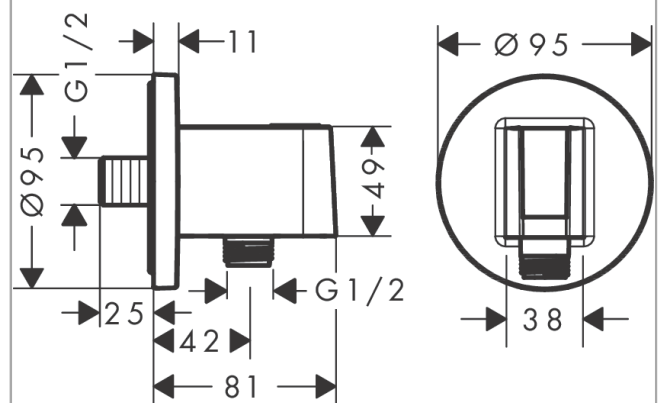

#### Description

##### product features

- consists of: wall connector, escutcheon
- version: plastic housing with internal water supply made of plastic
- fixed holding position
- for all Hansgrohe hand showers
- material: plastic
- with non-return valve
- connection type: G ½

#### Scale drawing

**FixFit S**

**Wall outlet with shower holder**

Finish: **Matt Black** Article Number: **26888670**

**Exploded Drawing**

Year of production: >06/22

**FixFit S**

**Wall outlet with shower holder**