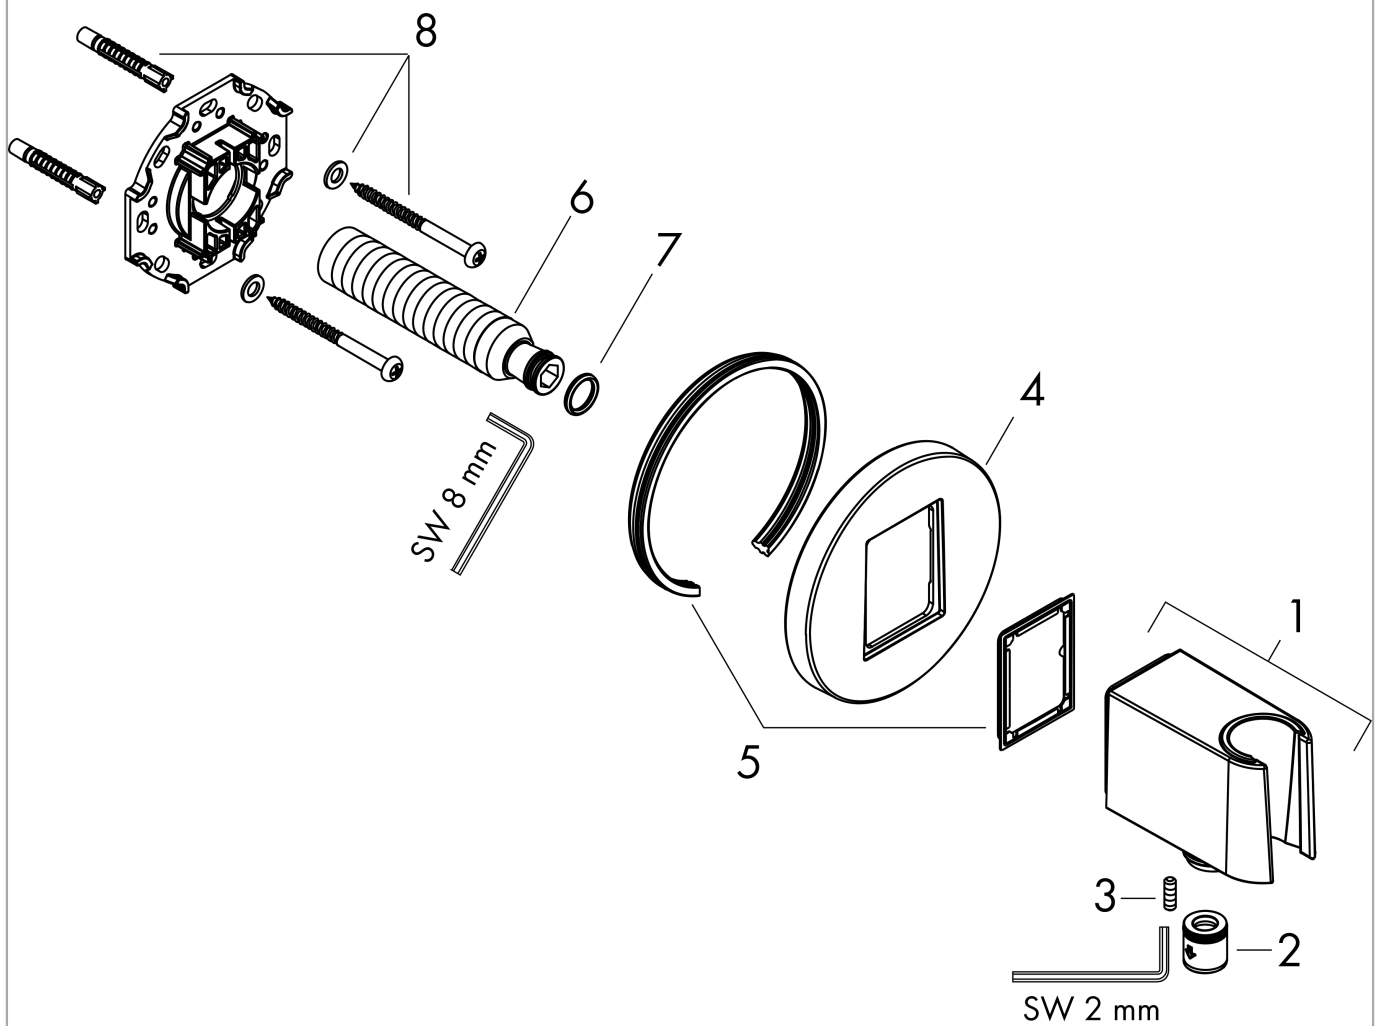

##### product features

- consists of: wall connector, escutcheon
- version: plastic housing with internal water supply made of plastic
- fixed holding position
- for all Hansgrohe hand showers
- material: plastic
- with non-return valve
- connection type: G ½

#### Product image

#### Scale drawing

**FixFit S**

**Wall outlet with shower holder**

Finish: **Matt Black** Article Number: **26888670**

**Exploded Drawing**

Year of production: >06/22

**FixFit S**

**Wall outlet with shower holder**

Finish: **Matt Black** Article Number: **26888670**

**Spare part list**

Year of production: >06/22

Pos.	Description	Article Number	PC	PU
1	shower holder, assy	94695670	63	1
2	set of non return valves DW 15	94074000	5	1
3	null	93841000	1	1
4	seal	94694000	1	1
5	escutcheon	94696670	61	1
6	connecting thread G½	98933000	11	1
7	O-ring 11x2	98127000	1	1
8	mounting set	96179000	4	1