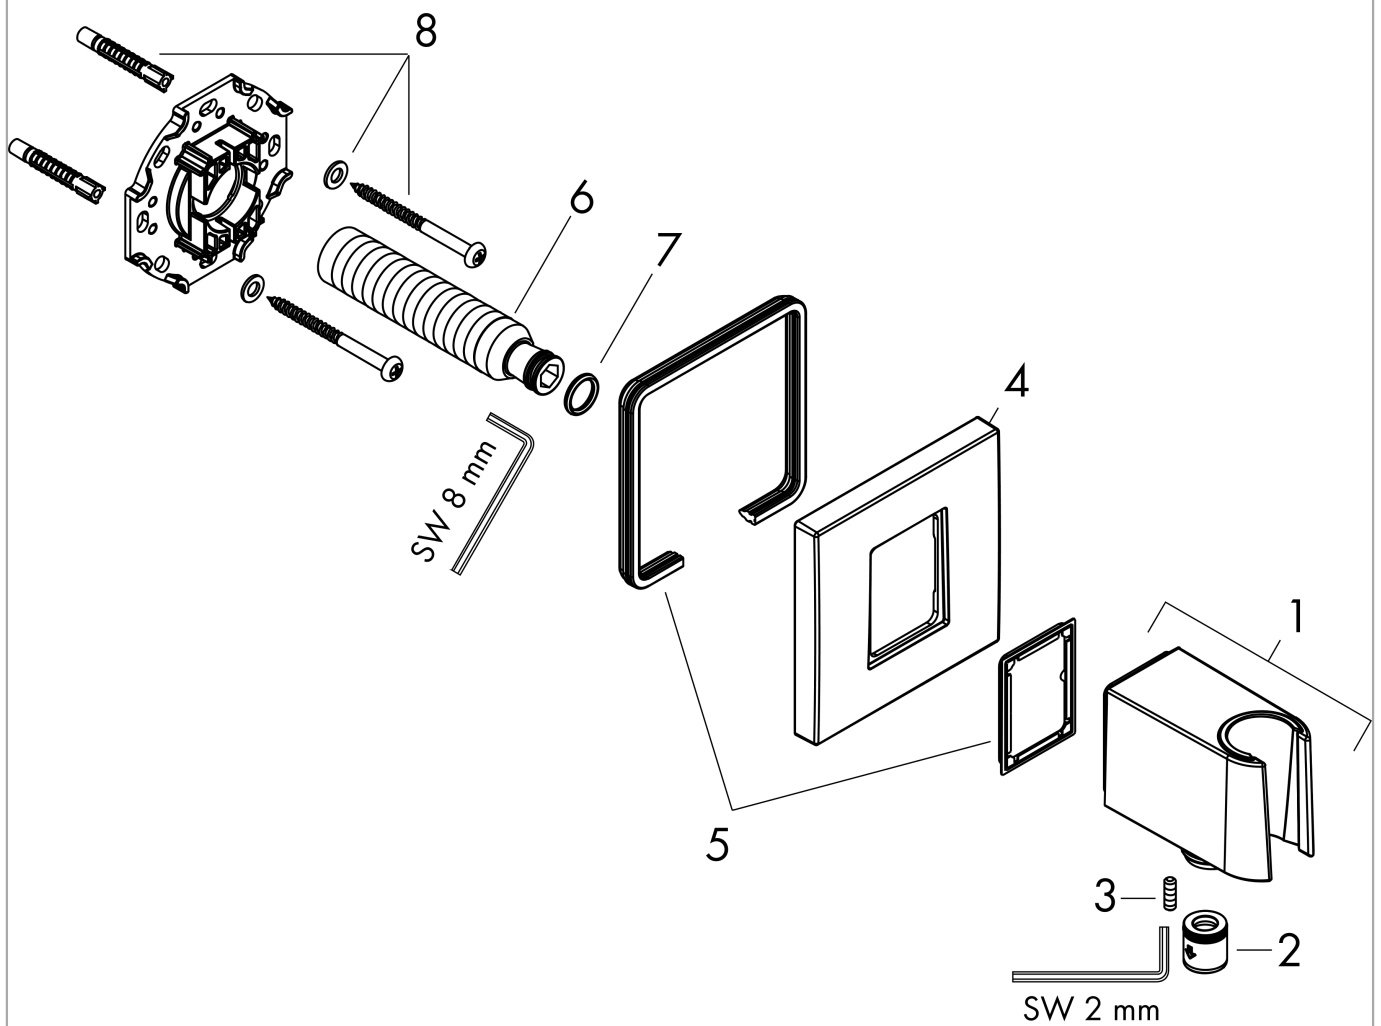

**FixFit E**

**Wall outlet with shower holder**

Finish: **Brushed Bronze** Article Number: **26889140**

**Description**

**product features**

- consists of: wall connector, escutcheon
- version: plastic housing with internal water supply made of plastic
- fixed holding position
- for all Hansgrohe hand showers
- material: plastic
- with non-return valve
- connection type: G ½

**Product image**

**Scale drawing**

**FixFit E**

**Wall outlet with shower holder**

Finish: **Brushed Bronze** Article Number: **26889140**

**Exploded Drawing**

Year of production: >06/22

**FixFit E**

**Wall outlet with shower holder**

Finish: **Brushed Bronze** Article Number: **26889140**

**Spare part list**

Year of production: >06/22

<b>Pos.</b>	<b>Description</b>	<b>Article Number</b>	<b>PC</b>	<b>PU</b>
1	shower holder, assy	94695140	63	1
2	set of non return valves DW 15	94074000	5	1
3	null	93841000	1	1
4	seal	94694000	1	1
5	escutcheon	94693140	62	1
6	connecting thread G½	98933000	11	1
7	O-ring 11x2	98127000	1	1
8	mounting set	96179000	4	1