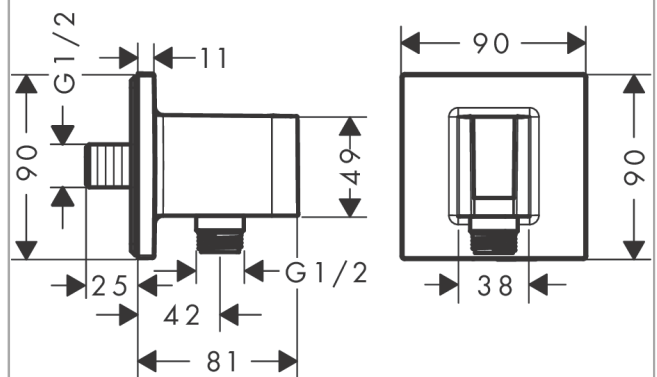

**FixFit E**

**Wall outlet with shower holder**

Finish: **Brushed Bronze** Article Number: **26889140**

**Description**

**product features**

- consists of: wall connector, escutcheon
- version: plastic housing with internal water supply made of plastic
- fixed holding position
- for all Hansgrohe hand showers
- material: plastic
- with non-return valve
- connection type: G ½

**Product image**

**Scale drawing**

**FixFit E**

**Wall outlet with shower holder**

Finish: **Brushed Bronze** Article Number: **26889140**

**Exploded Drawing**

Year of production: >06/22

**FixFit E**

**Wall outlet with shower holder**

Finish: **Brushed Bronze** Article Number: **26889140**

**Spare part list**

Year of production: >06/22

<b>Pos.</b>	<b>Description</b>	<b>Article Number</b>	<b>PC</b>	<b>PU</b>
1	shower holder, assy	94695140	63	1
2	set of non return valves DW 15	94074000	5	1
3	null	93841000	1	1
4	seal	94694000	1	1
5	escutcheon	94693140	62	1
6	connecting thread G½	98933000	11	1
7	O-ring 11x2	98127000	1	1
8	mounting set	96179000	4	1