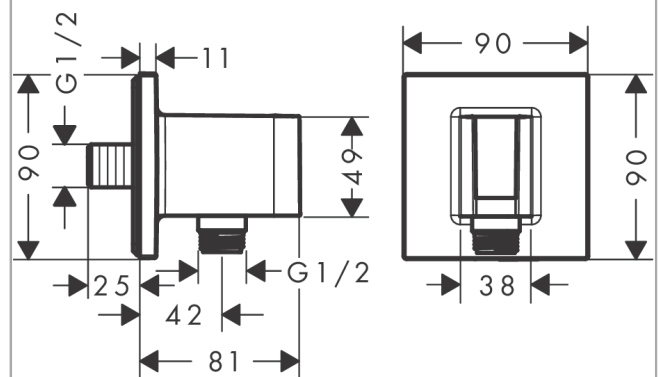

FixFit E

Wall outlet with shower holder

Finish: **Matt Black** Article Number: **26889670**

Description

product features

- consists of: wall connector, escutcheon
- version: plastic housing with internal water supply made of plastic
- fixed holding position
- for all Hansgrohe hand showers
- material: plastic
- with non-return valve
- connection type: G ½

Product image

Scale drawing

FixFit E

Wall outlet with shower holder

Finish: **Matt Black** Article Number: **26889670**

Exploded Drawing

Year of production: >06/22

FixFit E

Wall outlet with shower holder

Finish: **Matt Black** Article Number: **26889670**

Spare part list

Year of production: >06/22

Pos.	Description	Article Number	PC	PU
1	shower holder, assy	94695670	63	1
2	set of non return valves DW 15	94074000	5	1
3	null	93841000	1	1
4	seal	94694000	1	1
5	escutcheon	94693670	62	1
6	connecting thread G½	98933000	11	1
7	O-ring 11x2	98127000	1	1
8	mounting set	96179000	4	1