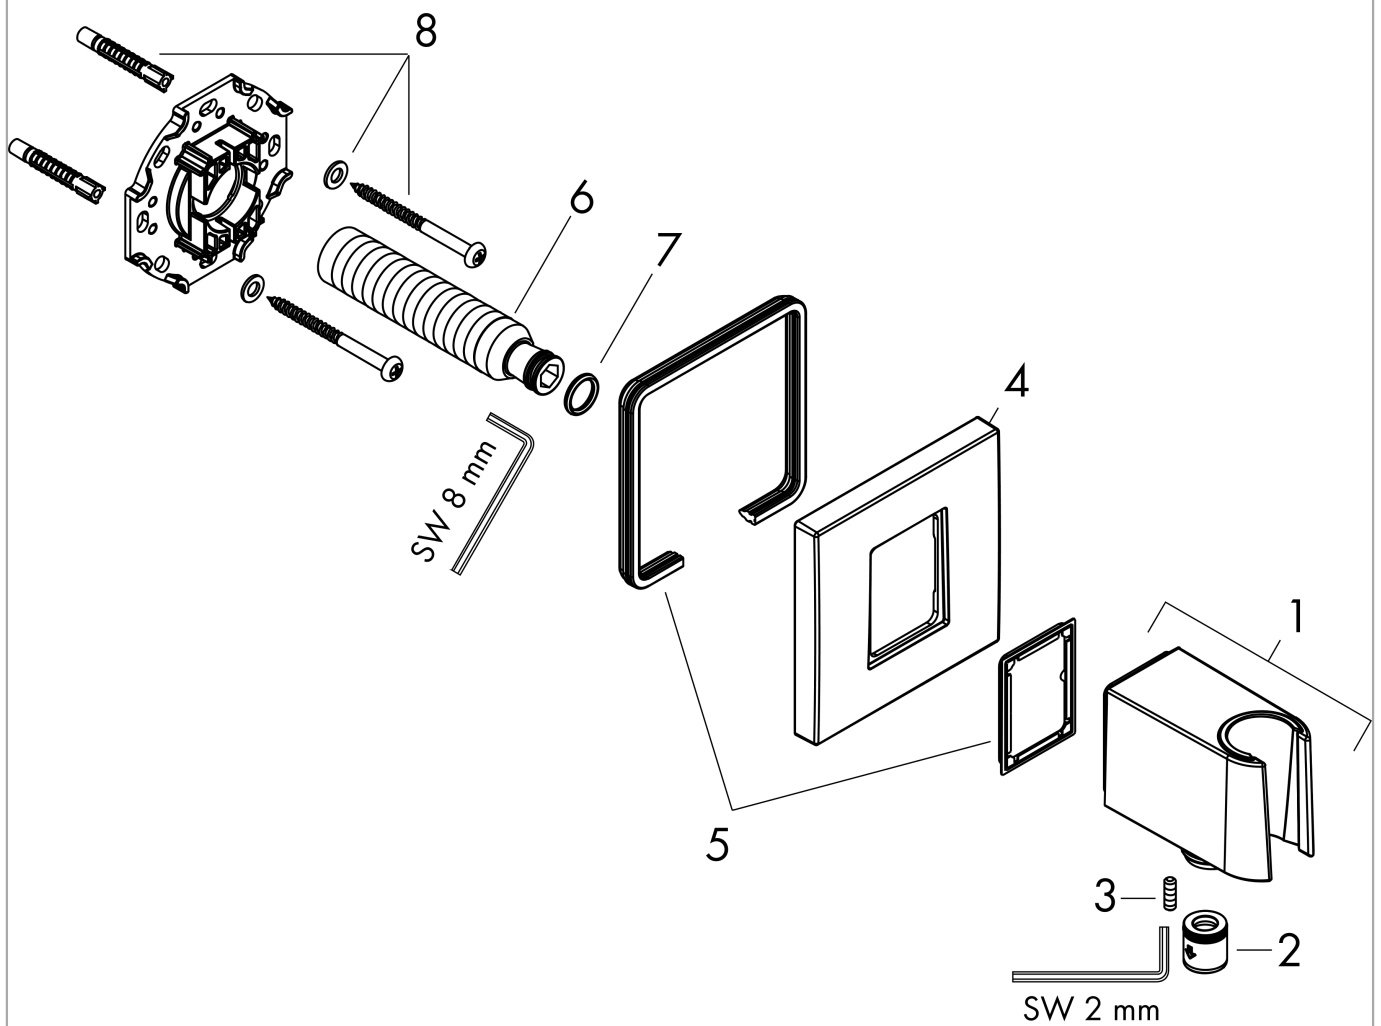

FixFit E

Wall outlet with shower holder

Finish: **Matt Black** Article Number: **26889670**

Description

product features

- consists of: wall connector, escutcheon
- version: plastic housing with internal water supply made of plastic
- fixed holding position
- for all Hansgrohe hand showers
- material: plastic
- with non-return valve
- connection type: G ½

Product image

Scale drawing

FixFit E

Wall outlet with shower holder

Finish: **Matt Black** Article Number: **26889670**

Exploded Drawing

Year of production: >06/22

FixFit E

Wall outlet with shower holder

Finish: **Matt Black** Article Number: **26889670**

Spare part list

Year of production: >06/22

Pos.	Description	Article Number	PC	PU
1	shower holder, assy	94695670	63	1
2	set of non return valves DW 15	94074000	5	1
3	null	93841000	1	1
4	seal	94694000	1	1
5	escutcheon	94693670	62	1
6	connecting thread G½	98933000	11	1
7	O-ring 11x2	98127000	1	1
8	mounting set	96179000	4	1