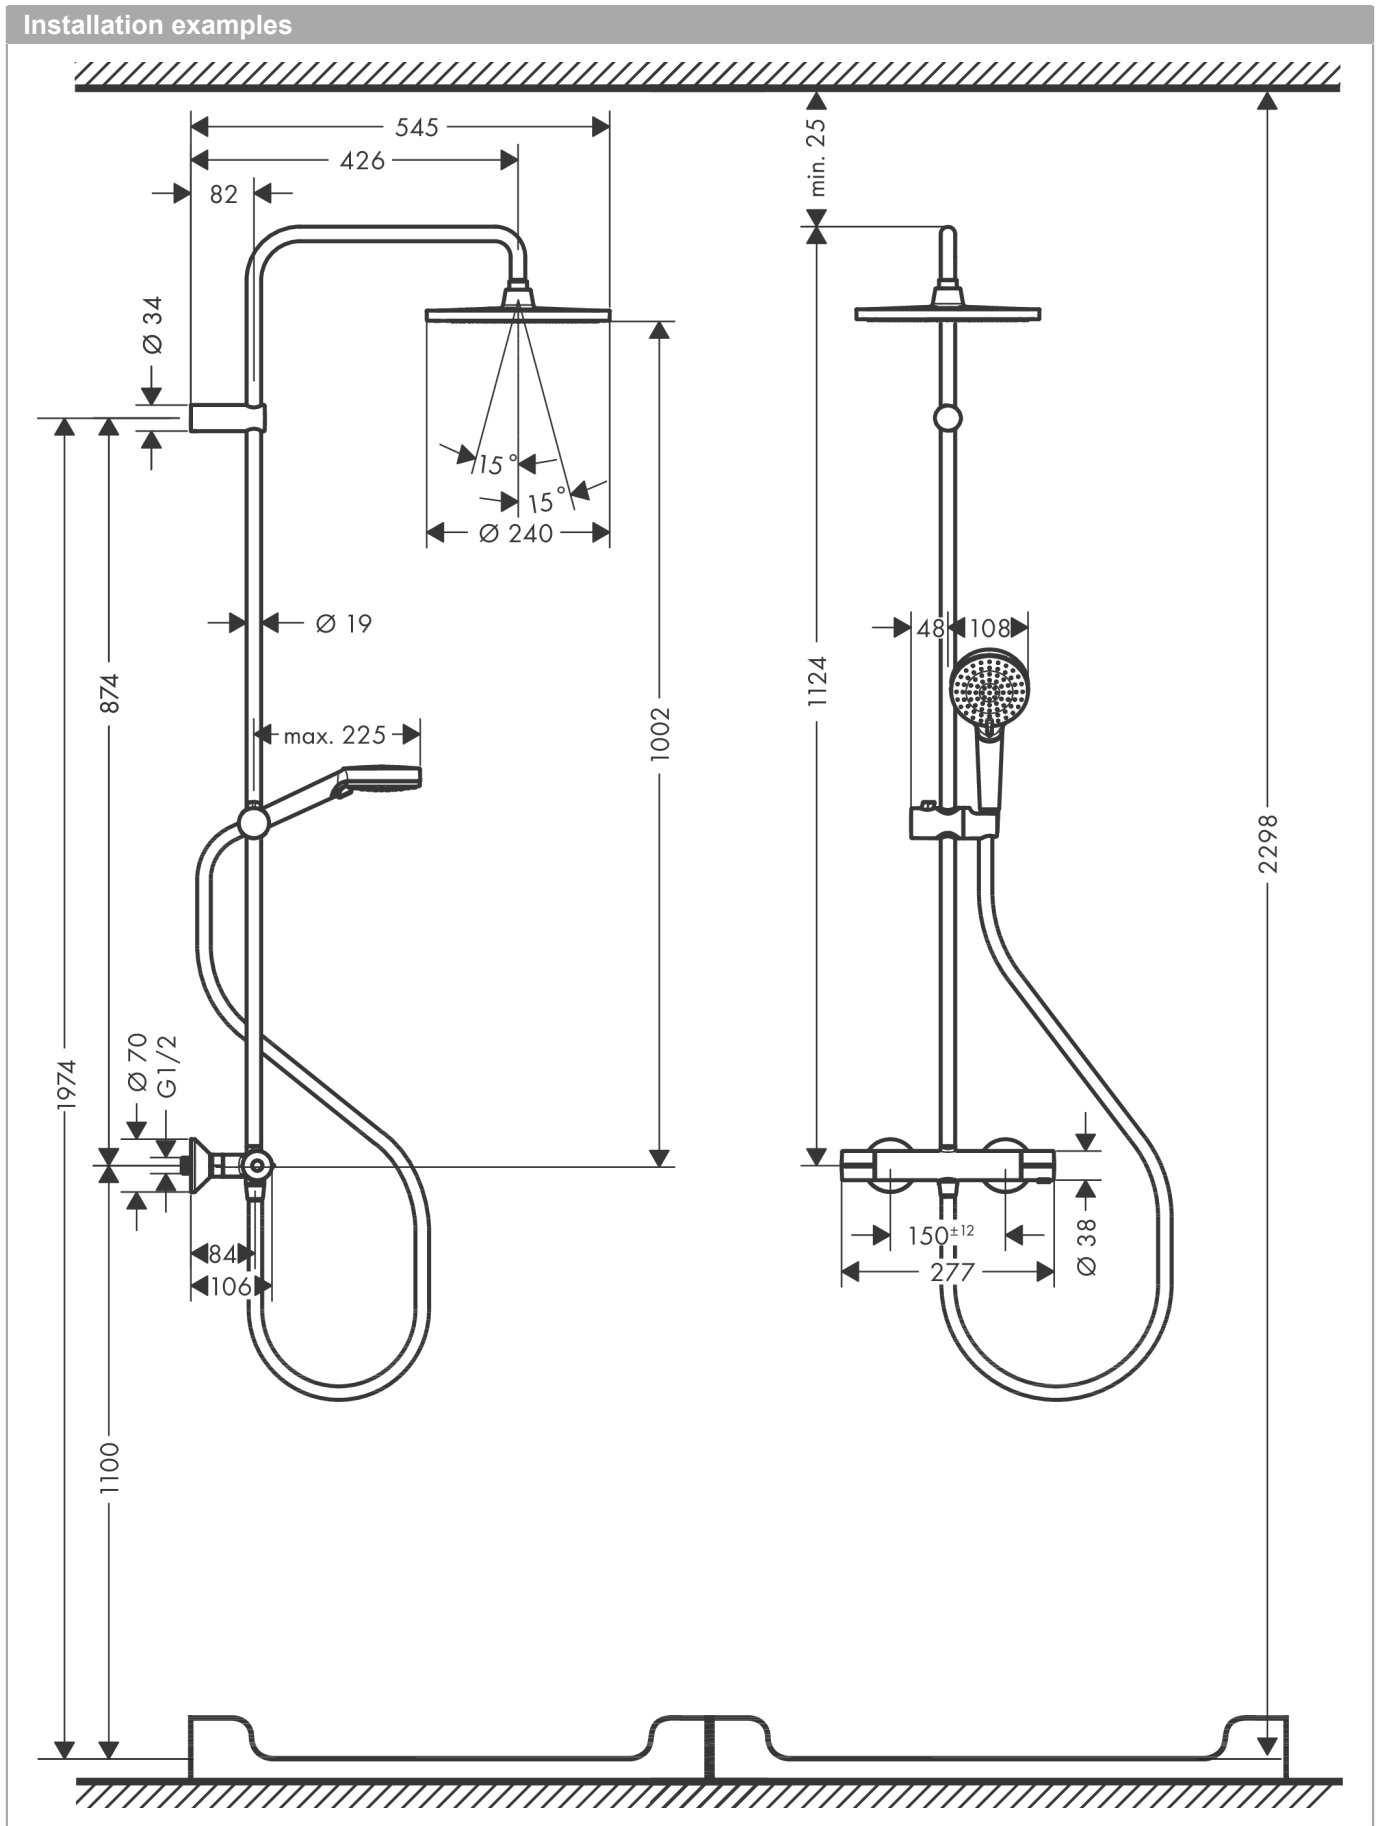

Vernis Blend
Showerpipe 240 1jet with thermostat
Finish: matt black Art. no. : 26426670

Installation examples