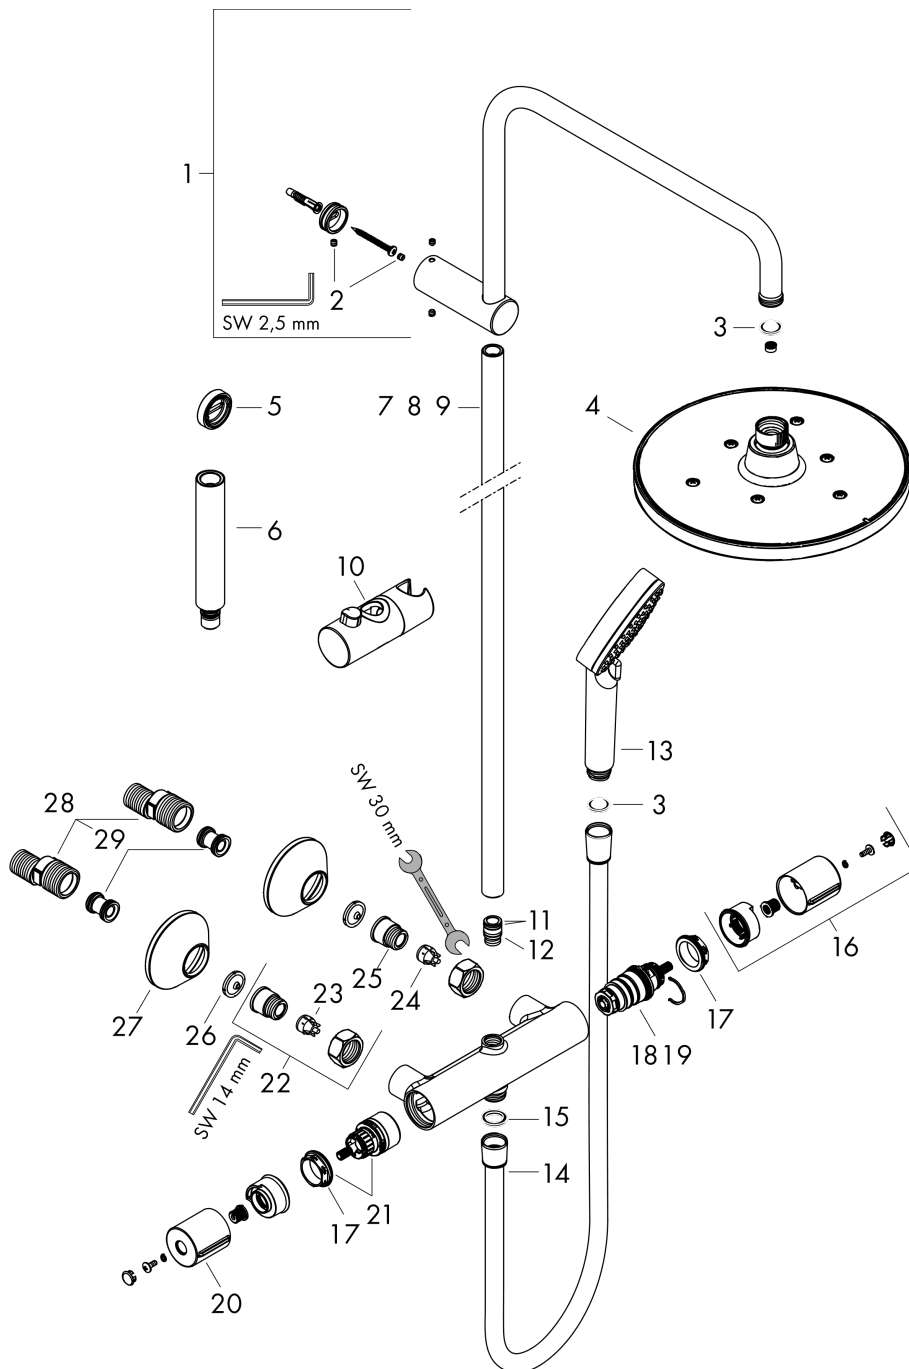

Vernis Blend
Showerpipe 240 1jet with thermostat
Finish: **matt black** Art. no. : **26426670**

Exploded Drawing

Year of production: >10/22

Vernis Blend

Showerpipe 240 1jet with thermostat

Finish: **matt black** Art. no. : **26426670**

Spare part list

Year of production: >10/22

Pos.	Description	Art. no.	Price	PU
1	shower arm	93768670	-	1
2	hollow set screw M5x5	98446000	-	1
3	filter packing	94246000	-	1
4	head shower	26723670	-	1
5	tile-matching-disk 7 mm	93813670	-	1
6	extension 100 mm	94164670	-	1
7	pipe 845 mm	93906670	-	1
8	pipe 945 mm	93770670	-	1
9	pipe 1145 mm	93907670	-	1
10	O-ring 11x2	98127000	-	1
11	O-ring 12x2	98214000	-	1
12	support, assy	93729670	-	1
13	handshower	26270670	-	1
14	shower hose Isiflex'B 1,60 m	28276670	-	1
15	seal	98058000	-	1
16	handle for thermostat	93727670	-	1
17	nut	98913000	-	1
18	thermostat cartridge	98282000	-	1
19	cartridge for exchanged connections	92373000	-	1
20	handle	93731670	-	1
21	shut off unit with selector	98283000	-	1
22	connecting thread G½	93730670	-	1
23	non return valve (pressure-resistant up to 2 MPa)	93136000	-	1
24	non return valve	96737000	-	1
25	O-ring 16x2	98133000	-	1
26	filter packing	96922000	-	1
27	escutcheon Ø 70 mm	93718670	-	1
28	set of S-unions (±12 mm)	94140000	-	1
29	noise reduction	96429000	-	1