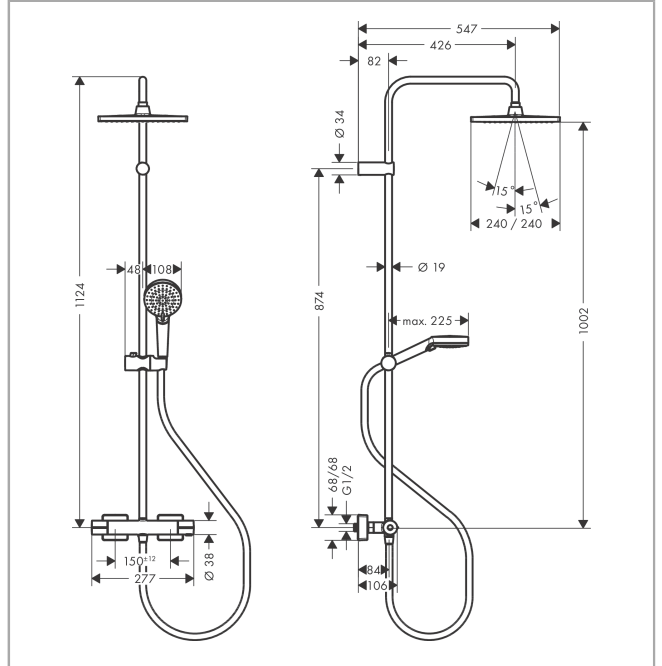

Scale drawing