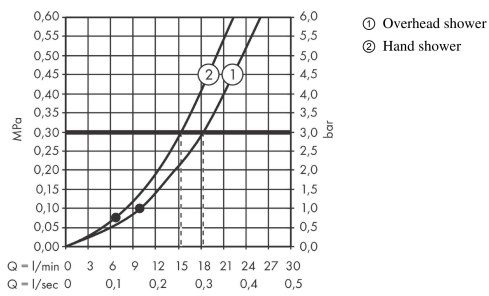

Vernis Shape
Showerpipe 240 1jet with thermostat
Finish: **Matt Black** Art. no. : **26427670**

Product image

Scale drawing

Flowchart