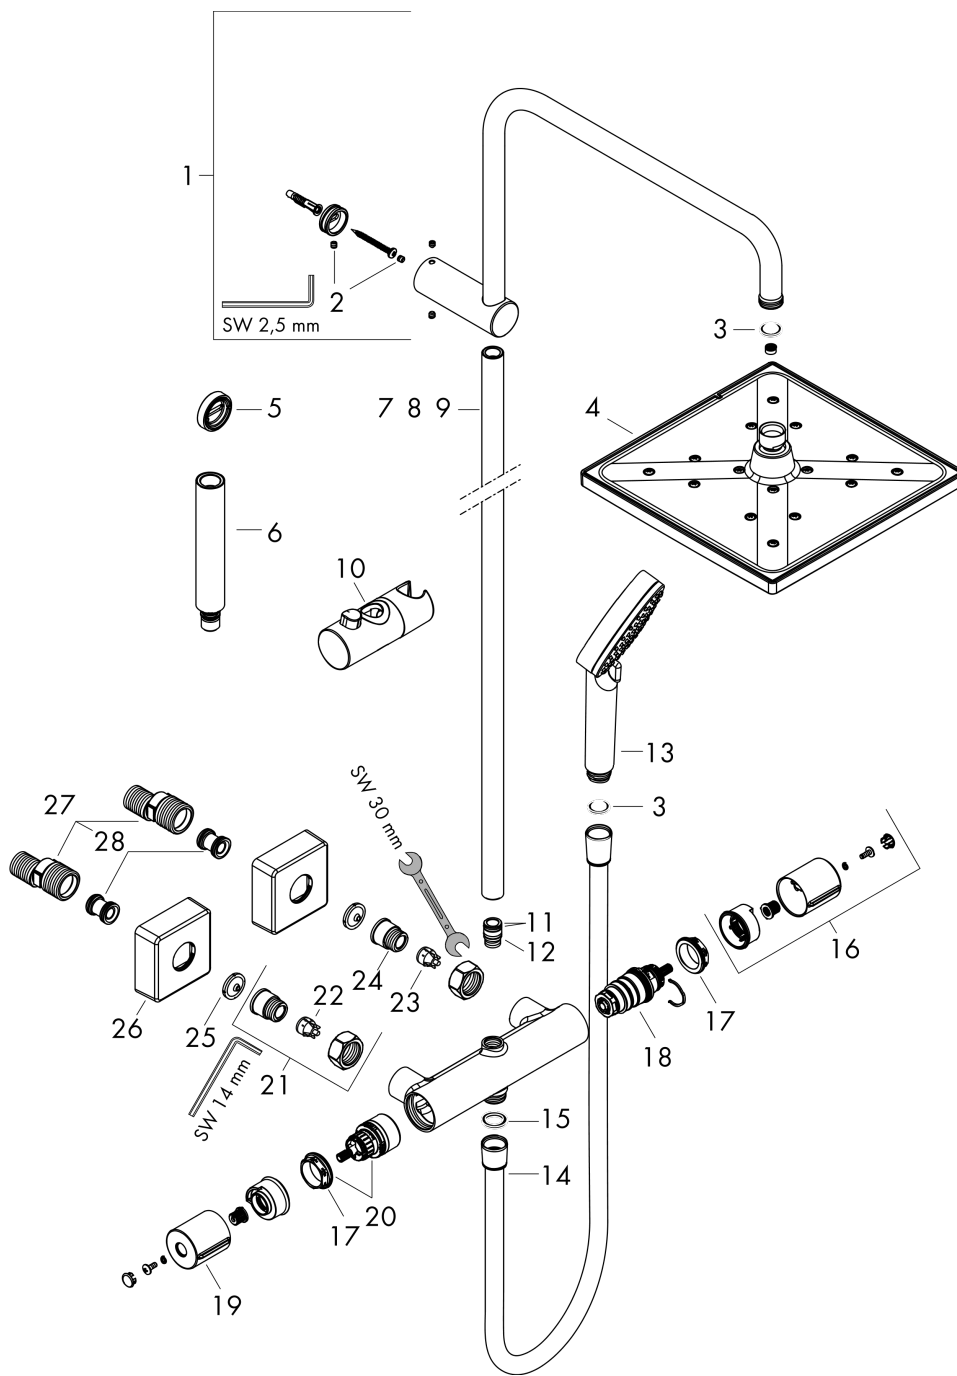

Vernis Shape
Showerpipe 240 1jet with thermostat
Finish: **Matt Black** Art. no. : **26427670**

Exploded Drawing

Year of production: >10/22

Vernis Shape
Showerpipe 240 1jet with thermostat
Finish: **Matt Black** Art. no. : **26427670**

Spare part list

Year of production: >10/22

Pos.	Description	Art. no.	Price	PU
1	shower arm	93768670	-	1
2	hollow set screw M5x5	98446000	-	1
3	filter packing	94246000	-	1
4	head shower	26726670	-	1
5	tile-matching-disk 7 mm	93813670	-	1
6	extension 100 mm	94164670	-	1
7	pipe 845 mm	93906670	-	1
8	pipe 945 mm	93770670	-	1
9	pipe 1145 mm	93907670	-	1
10	support, assy	93729670	-	1
11	O-ring 11x2	98127000	-	1
12	O-ring 12x2	98214000	-	1
13	handshower	26270670	-	1
14	shower hose Isiflex'B 1,60 m	28276670	-	1
15	handle for thermostat	93727670	-	1
16	nut	98913000	-	1
17	thermostat cartridge	98282000	-	1
18	cartridge for exchanged connections	92373000	-	1
19	handle	93731670	-	1
20	shut off unit with selector	98283000	-	1
21	connecting thread G½	93730670	-	1
22	non return valve (pressure-resistant up to 2 MPa)	93136000	-	1
23	non return valve	96737000	-	1
24	O-ring 16x2	98133000	-	1
25	filter packing	96922000	-	1
26	escutcheon	93879670	-	1
27	set of S-unions (±12 mm)	94140000	-	1
28	noise reduction	96429000	-	1