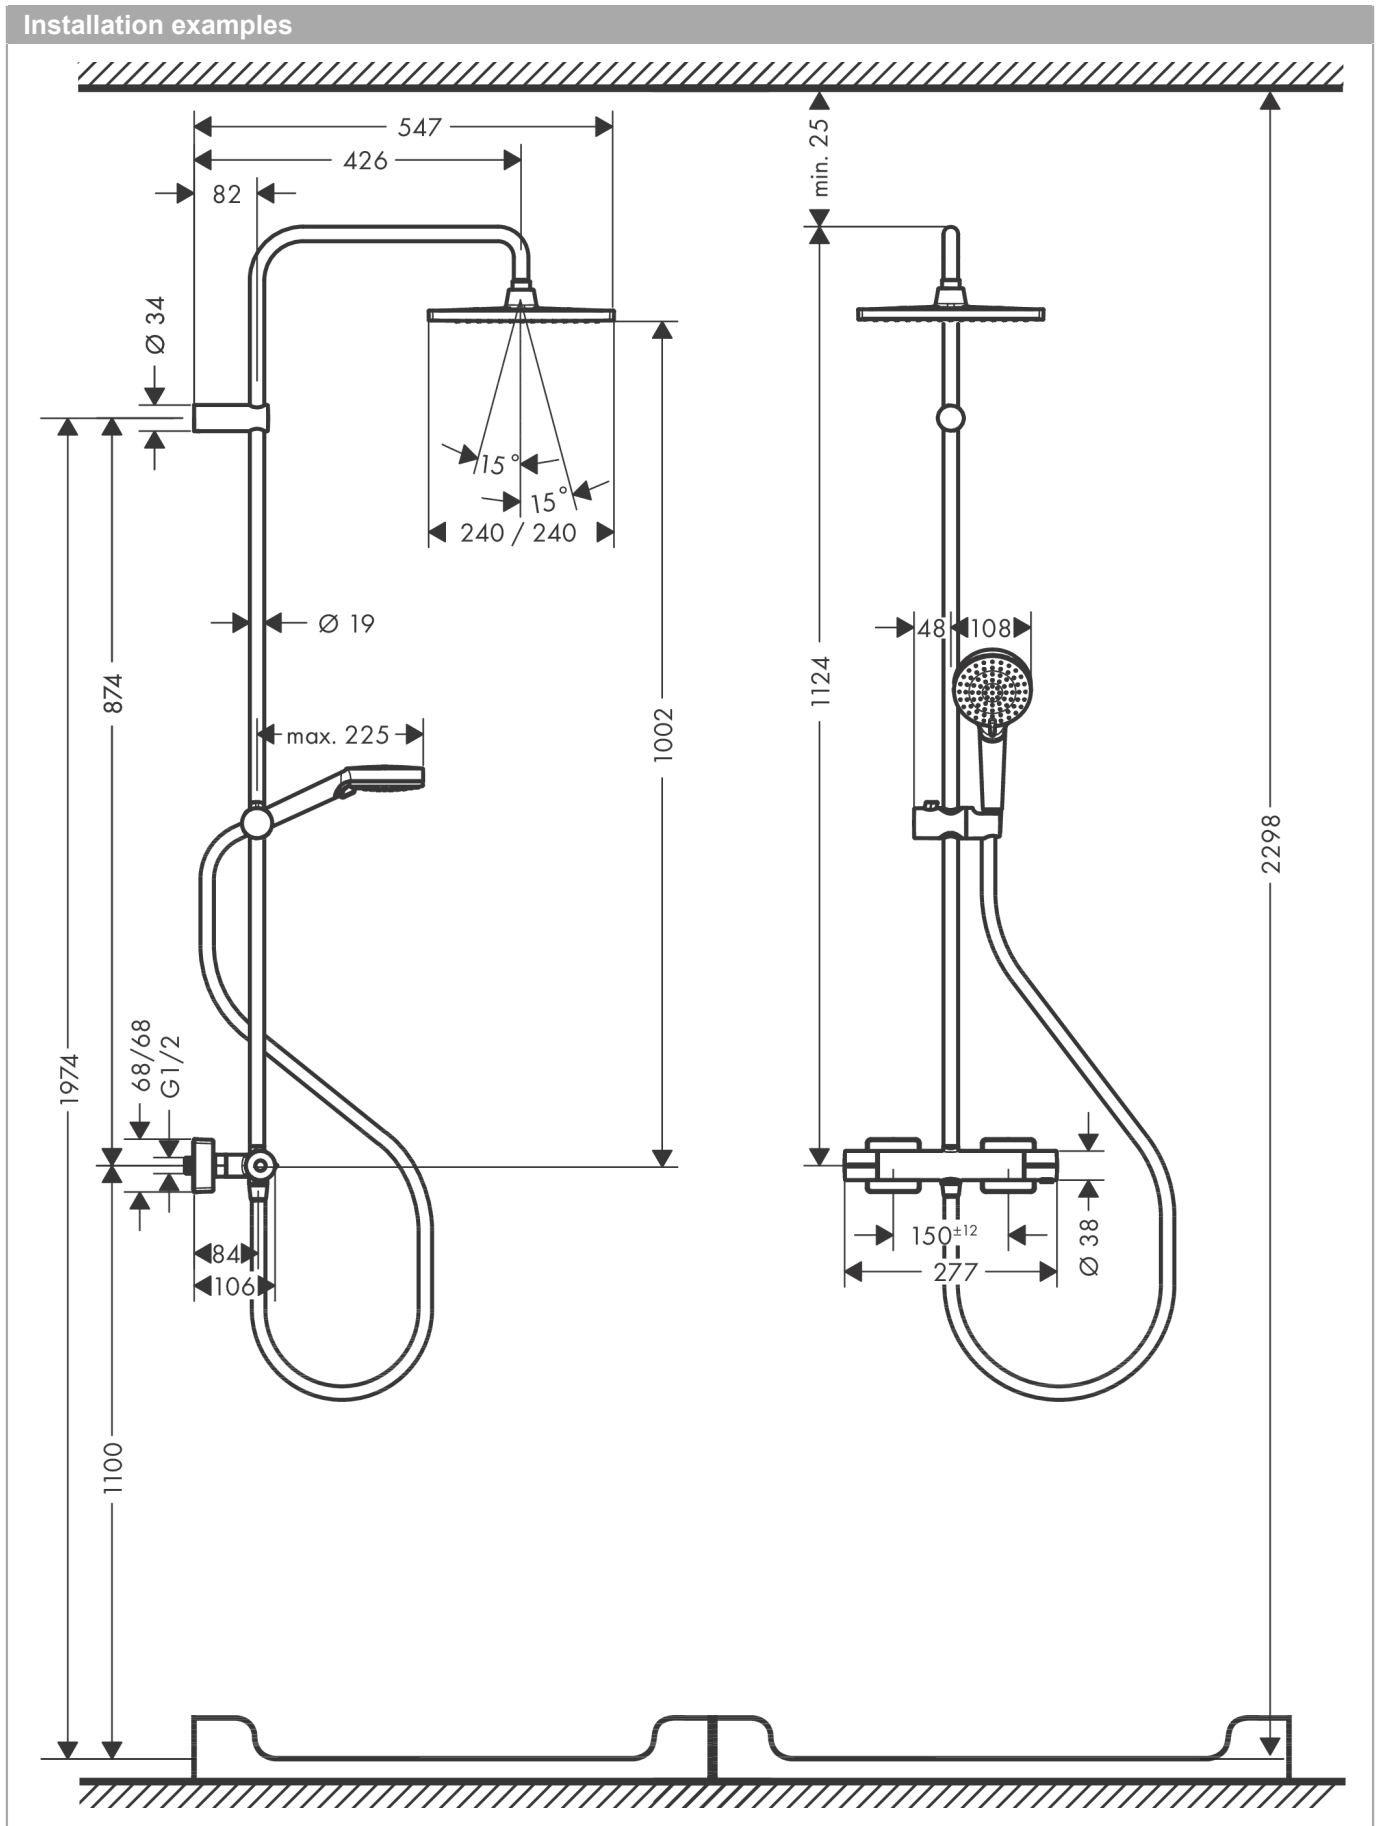

Vernis Shape
Showerpipe 240 1jet with thermostat
Finish: Matt Black Art. no. : 26427670

Installation examples