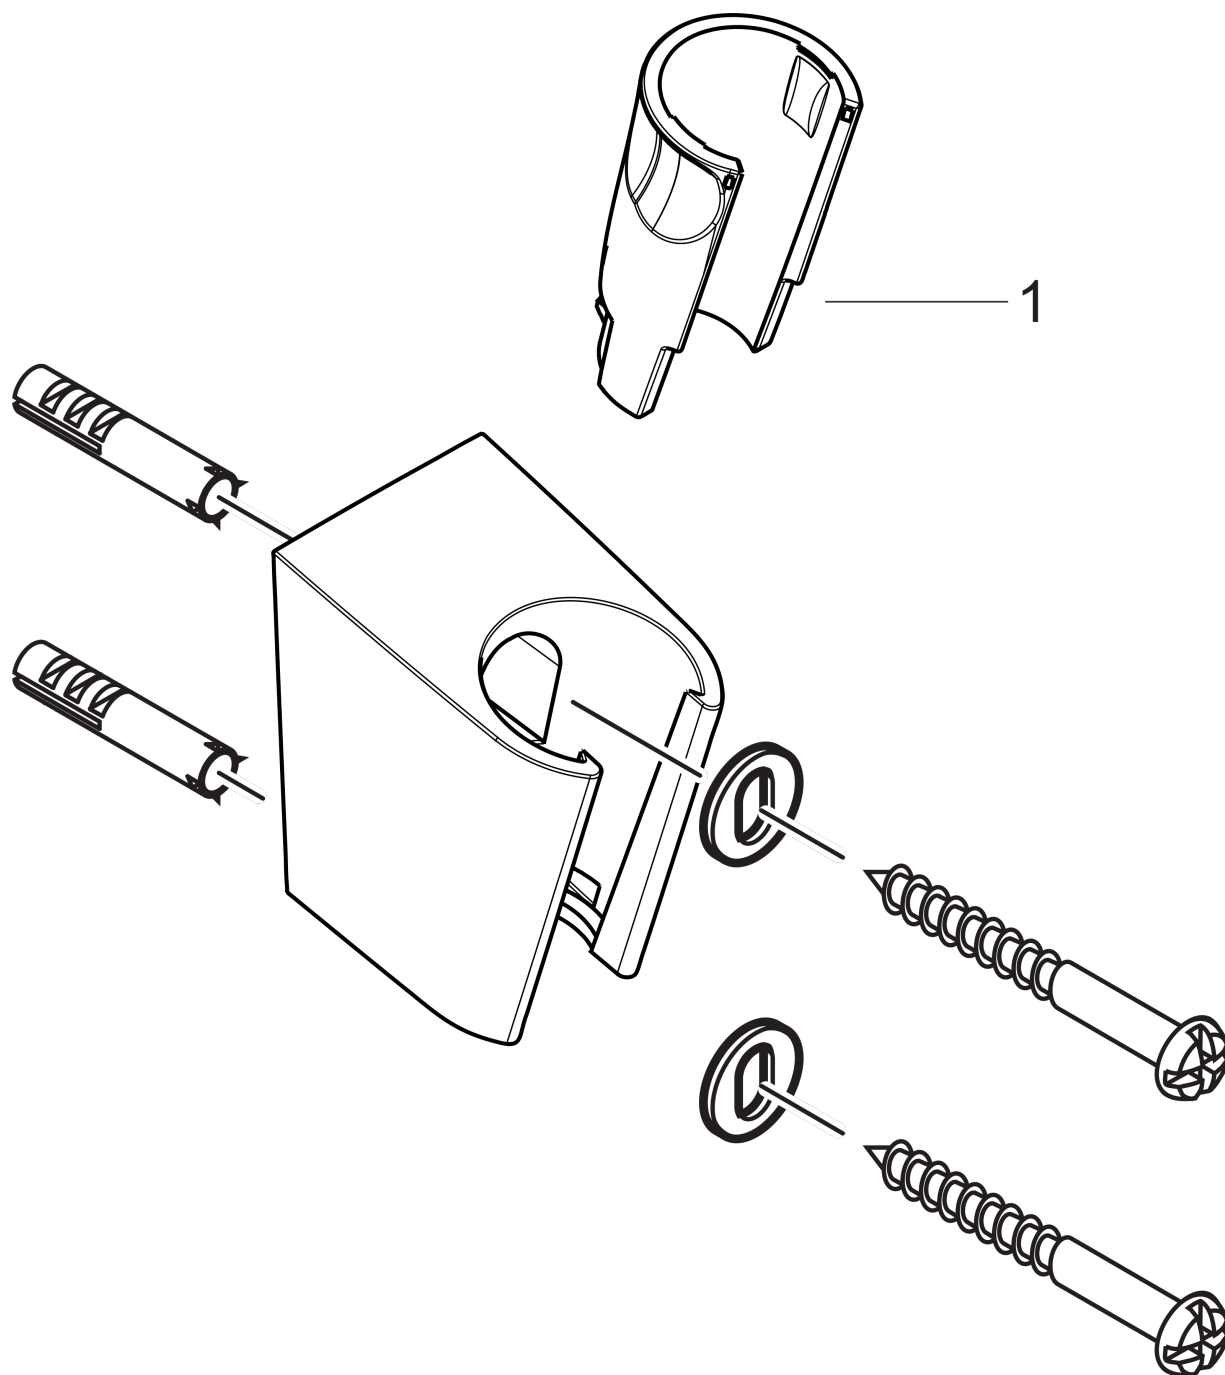

**Shower holder Porter S**

Finish: **Polished Gold Optic** Article Number: **28331990**

**Description**

**product features**

- fixed holding position
- for hose with conical nut
- material: plastic

**Design awards**

**Product image**

**Scale drawing**

**Shower holder Porter S**

Finish: **Polished Gold Optic**

Article Number: **28331990**

**Exploded Drawing**

Year of production: >11/16

**Shower holder Porter S**

Finish: **Polished Gold Optic** Article Number: **28331990**

**Spare part list**

Year of production: >11/16

<b>Pos.</b>	<b>Description</b>	<b>Article Number</b>	<b>PC</b>	<b>PU</b>
1	guide	98918000	1	1