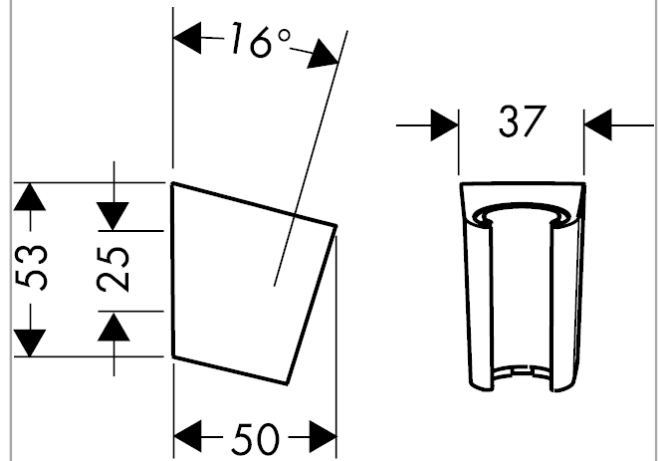

**Shower holder Porter S**

Finish: **Polished Gold Optic** Article Number: **28331990**

**Description**

**product features**

- fixed holding position
- for hose with conical nut
- material: plastic

**Design awards**

**Product image**

**Scale drawing**

**Shower holder Porter S**

Finish: **Polished Gold Optic**

Article Number: **28331990**

**Exploded Drawing**

Year of production: >11/16

**Shower holder Porter S**

Finish: **Polished Gold Optic** Article Number: **28331990**

**Spare part list**

Year of production: >11/16

<b>Pos.</b>	<b>Description</b>	<b>Article Number</b>	<b>PC</b>	<b>PU</b>
1	guide	98918000	1	1