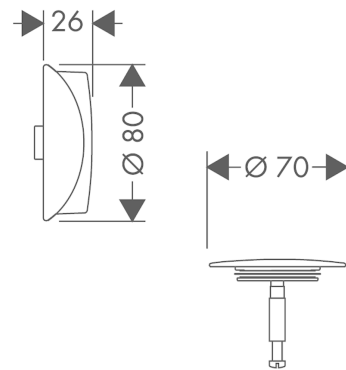

Flexaplus

Finish set waste and overflow set

Finish: **Matt Black** Article Number: **58185670**

Description

product features

- consists of: turning handle, security plug
- suitable for standard and special bath tubs
- TÜV certified

Design awards

Product image

Scale drawing

Flexaplus

Finish set waste and overflow set

Finish: **Matt Black** Article Number: **58185670**

Exploded Drawing

Year of production: >07/19

Flexaplus**Finish set waste and overflow set**Finish: **Matt Black** Article Number: **58185670****Spare part list**

Year of production: >07/19

Pos.	Description	Article Number	PC	PU
1	turning handle	96329670	57	1
2	plug	96153670	58	1
3	hexagon socket screw M5x25	97658000	3	1
4	O-ring 36x3,5	98066000	1	1