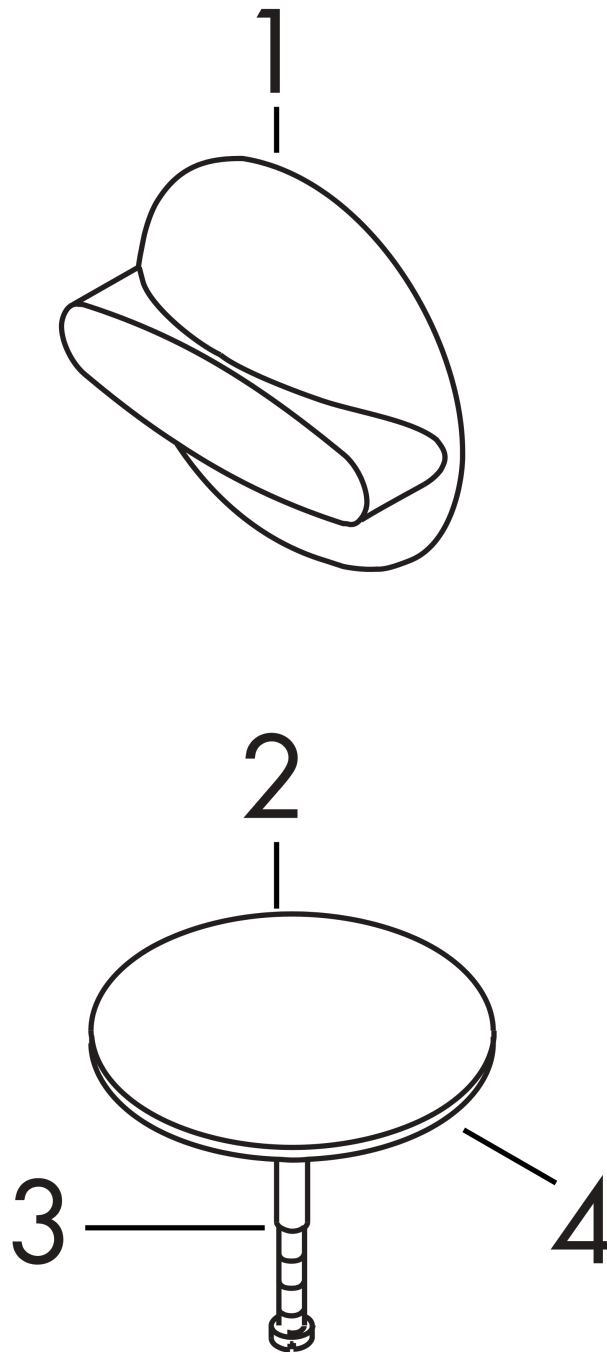

Flexaplus

Finish set waste and overflow set

Finish: **Matt Black** Article Number: **58185670**

Description

product features

- consists of: turning handle, security plug
- suitable for standard and special bath tubs
- TÜV certified

Design awards

Product image

Scale drawing

Flexaplus

Finish set waste and overflow set

Finish: **Matt Black** Article Number: **58185670**

Exploded Drawing

Year of production: >07/19

Flexaplus**Finish set waste and overflow set**Finish: **Matt Black** Article Number: **58185670****Spare part list**

Year of production: >07/19

Pos.	Description	Article Number	PC	PU
1	turning handle	96329670	57	1
2	plug	96153670	58	1
3	hexagon socket screw M5x25	97658000	3	1
4	O-ring 36x3,5	98066000	1	1