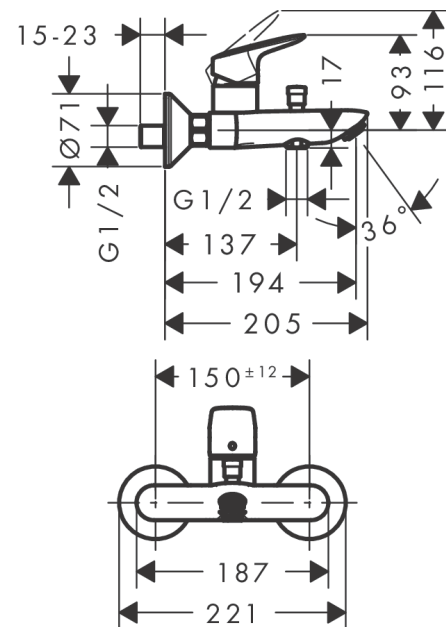

Logis

Single lever bath mixer for exposed installation

Finish: **Matt Black** Article Number: **71400670**

Description

product features

- 2 functions
- projection: 194 mm
- centre distance: 150 ± 12 mm
- spray type mixer: normal spray
- maximum flow rate at 3 bar: 20 l/min
- flow rate for bath spout at 3 bar: 20 l/min
- flow rate of hand shower at 3 bar: 17 l/min
- ceramic cartridge
- temperature limitation adjustable
- diverter with automatic resetting
- non-return valve
- with silencer
- suitable for continuous flow water heaters
- connection dimension: DN15
- connection type: s-shaped connections
- wall-mounted
- min. operating pressure: 1 bar
- max. operating pressure: 10 bar

Technology

Product image

Scale drawing

Logis
Single lever bath mixer for exposed installation
 Finish: **Matt Black** Article Number: **71400670**

Flowchart