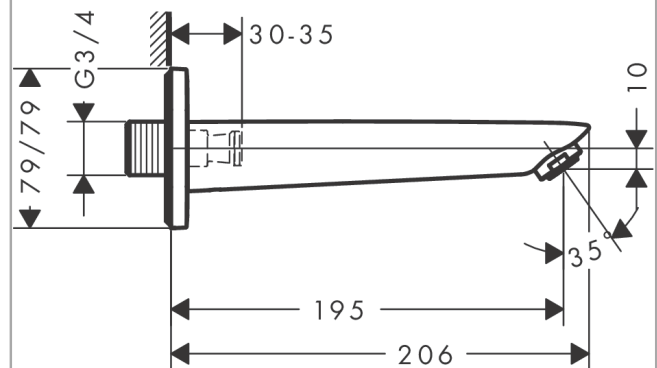

Logis

Bath spout

Finish: **Matt Black**

Article Number: **71410670**

Description

product features

- 1 function
- connection type: G 3/4
- with escutcheon
- projection: 195 mm
- wall-mounted
- maximum flow rate at 3 bar: 21 l/min
- connection dimension: DN20
- spray type: normal spray

Technology

Product image

Scale drawing

Flowchart

The consumption was measured in combination with the appropriate fittings (thermosta/mixer/ in-wall valve) to reflect actual application in practice.