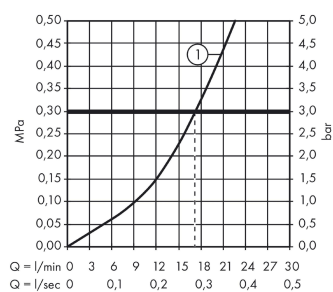

Logis

Single lever shower mixer for exposed installation

Finish: **Matt Black** Article Number: **71600670**

Description

product features

- 1 function
- centre distance: 150 ± 12 mm
- maximum flow rate at 3 bar: 28 l/min
- flow rate of hand shower at 3 bar: 17 l/min
- ceramic cartridge
- temperature limitation adjustable
- non-return valve
- with silencer
- hose connection DN15
- connection dimension: DN15
- connection type: s-shaped connections

Product image

Scale drawing

Flowchart

Shower outlet with 1B-resistance