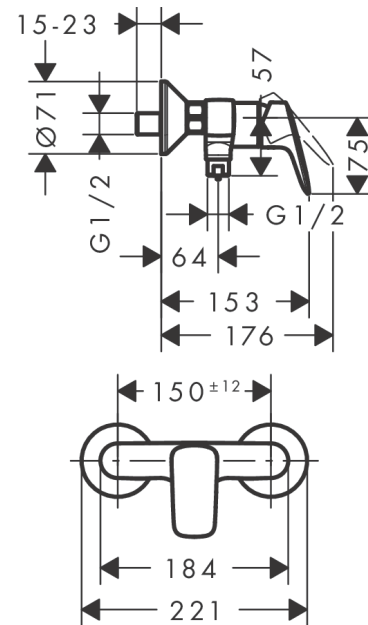

Logis

Single lever shower mixer for exposed installation

Finish: **Matt Black** Article Number: **71600670**

Description

product features

- 1 function
- centre distance: 150 ± 12 mm
- maximum flow rate at 3 bar: 28 l/min
- flow rate of hand shower at 3 bar: 17 l/min
- ceramic cartridge
- temperature limitation adjustable
- non-return valve
- with silencer
- hose connection DN15
- connection dimension: DN15
- connection type: s-shaped connections

Product image

Scale drawing

Flowchart

Shower outlet with 1B-resistance