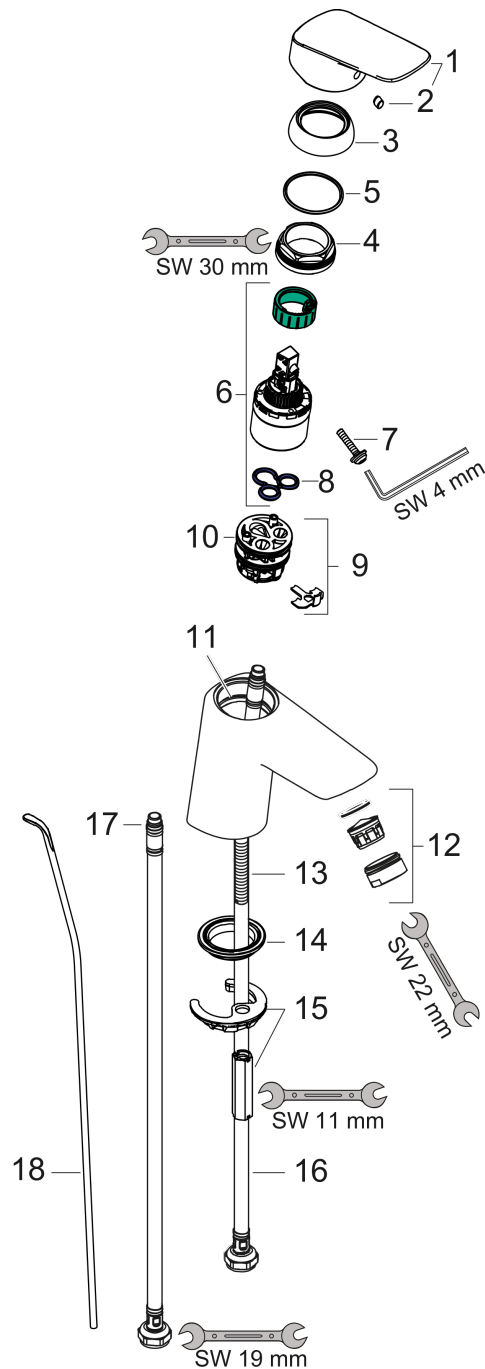

Logis

Single lever basin mixer 70 with pop-up waste set

Finish: **Matt Black** Article Number: **71070670**

Description

product features

- consists of: single lever basin mixer, waste set
- ComfortZone 70
- projection: 107 mm
- spout height: 67 mm
- handle variant: lever handle
- spray type: normal spray
- maximum flow rate at 3 bar: 5 l/min
- ceramic cartridge
- temperature limitation adjustable
- suitable for continuous flow water heaters
- pop-up waste set G 1¼
- material waste set: synthetic
- connection type: G ¾ connections
- connection dimension: DN15
- EU taxonomy: max. 6 l/min - Substantial Contribution (SC) possible

Technology

Product image

Scale drawing

Logis

Single lever basin mixer 70 with pop-up waste set

Finish: **Matt Black** Article Number: **71070670**

Flowchart

Logis

Single lever basin mixer 70 with pop-up waste set

Finish: **Matt Black** Article Number: **71070670**

Exploded Drawing

Year of production: >06/23

Logis

Single lever basin mixer 70 with pop-up waste set

Finish: **Matt Black** Article Number: **71070670**

Spare part list

Year of production: >06/23

Pos.	Description	Article Number	PC	PU
1	handle	92224670	0	1
2	screw cover	96338000	1	1
3	flange	97406670	56	1
4	nut	97209000	5	1
5	O-Ring 32x2	98193000	1	1
6	cartridge, assy	92730000	11	1
7	locking screw for handle	95140000	2	1
8	seal	95008000	3	1
9	adapter for cartridge	98750000	4	1
10	O-Ring 30x2	98186000	1	1
11	O-ring 35x2	92604000	2	1
12	aerator M24x1 (5 l/min)	92372000	6	1
13	screw M8 x 68	97736000	2	1
14	seal Ø 42	98722000	2	1
15	fixing set	96016000	8	1
16	connection hose 450 mm M8x0,75 G3/8	97206000	8	1
17	O-ring 6,6x1,6	93019000	1	1
18	pull rod	96657670	54	1
a	pop up waste	92168000	9	1
b	sealing set	95581000	2	1