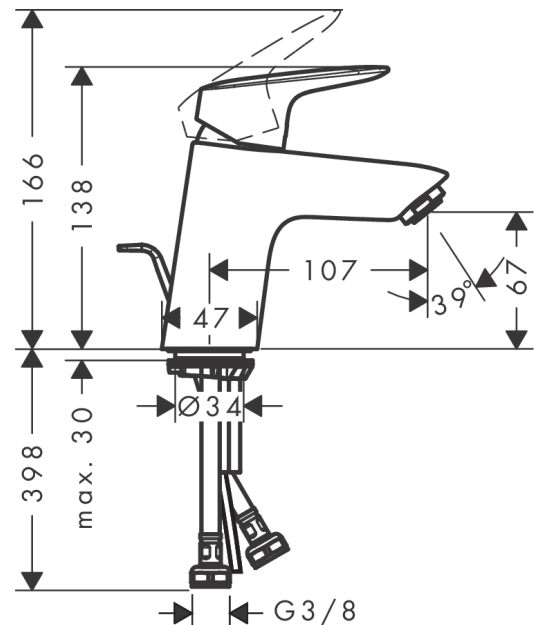

Logis

Single lever basin mixer 70 with pop-up waste set

Finish: **Matt Black** Article Number: **71070670**

Description

product features

- consists of: single lever basin mixer, waste set
- ComfortZone 70
- projection: 107 mm
- spout height: 67 mm
- handle variant: lever handle
- spray type: normal spray
- maximum flow rate at 3 bar: 5 l/min
- ceramic cartridge
- temperature limitation adjustable
- suitable for continuous flow water heaters
- pop-up waste set G 1¼
- material waste set: synthetic
- connection type: G ¾ connections
- connection dimension: DN15
- EU taxonomy: max. 6 l/min - Substantial Contribution (SC) possible

Technology

Product image

Scale drawing

Logis

Single lever basin mixer 70 with pop-up waste set

Finish: **Matt Black** Article Number: **71070670**

Flowchart

Logis

Single lever basin mixer 70 with pop-up waste set

Finish: **Matt Black** Article Number: **71070670**

Exploded Drawing

Year of production: >06/23

Logis

Single lever basin mixer 70 with pop-up waste set

Finish: **Matt Black** Article Number: **71070670**

Spare part list

Year of production: >06/23

Pos.	Description	Article Number	PC	PU
1	handle	92224670	0	1
2	screw cover	96338000	1	1
3	flange	97406670	56	1
4	nut	97209000	5	1
5	O-Ring 32x2	98193000	1	1
6	cartridge, assy	92730000	11	1
7	locking screw for handle	95140000	2	1
8	seal	95008000	3	1
9	adapter for cartridge	98750000	4	1
10	O-Ring 30x2	98186000	1	1
11	O-ring 35x2	92604000	2	1
12	aerator M24x1 (5 l/min)	92372000	6	1
13	screw M8 x 68	97736000	2	1
14	seal Ø 42	98722000	2	1
15	fixing set	96016000	8	1
16	connection hose 450 mm M8x0,75 G3/8	97206000	8	1
17	O-ring 6,6x1,6	93019000	1	1
18	pull rod	96657670	54	1
a	pop up waste	92168000	9	1
b	sealing set	95581000	2	1