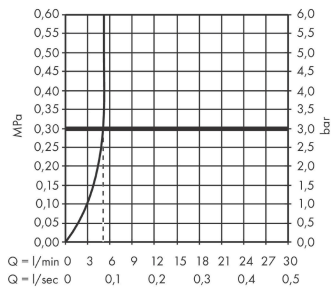

Logis

Single lever basin mixer 70 with pop-up waste set

Finish: **Matt Black** Article Number: **71070670**

Description

product features

- consists of: single lever basin mixer, waste set
- ComfortZone 70
- projection: 107 mm
- spout height: 67 mm
- handle variant: lever handle
- spray type: normal spray
- maximum flow rate at 3 bar: 5 l/min
- ceramic cartridge
- temperature limitation adjustable
- suitable for continuous flow water heaters
- pop-up waste set G 1¼
- material waste set: synthetic
- connection type: G ¾ connections
- connection dimension: DN15
- EU taxonomy: max. 6 l/min - Substantial Contribution (SC) possible

Technology

Product image

Scale drawing

Logis

Single lever basin mixer 70 with pop-up waste set

Finish: **Matt Black** Article Number: **71070670**

Flowchart

Logis