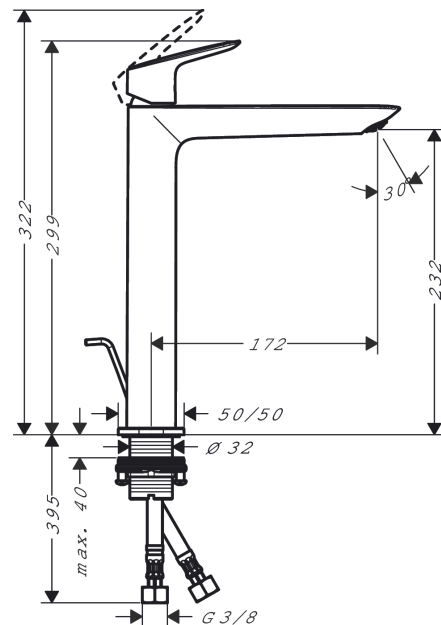

Logis

Single lever basin mixer 240 Fine for wash bowls with pop-up waste set

Finish: **Matt Black** Article Number: **71257670**

Description

product features

- consists of: single lever basin mixer, waste set
- ComfortZone 240
- projection: 172 mm
- spout height: 232 mm
- handle variant: lever handle
- spray type: normal spray
- maximum flow rate at 3 bar: 5 l/min
- ceramic cartridge
- temperature limitation adjustable
- suitable for continuous flow water heaters
- pop-up waste set G 1¼
- material waste set: synthetic
- connection type: G ¾ connections
- connection dimension: DN15
- EU taxonomy: max. 6 l/min - Substantial Contribution (SC) possible

Technology

Product image

Scale drawing

Logis

Single lever basin mixer 240 Fine for wash bowls with pop-up waste set

Finish: **Matt Black** Article Number: **71257670**

Flowchart