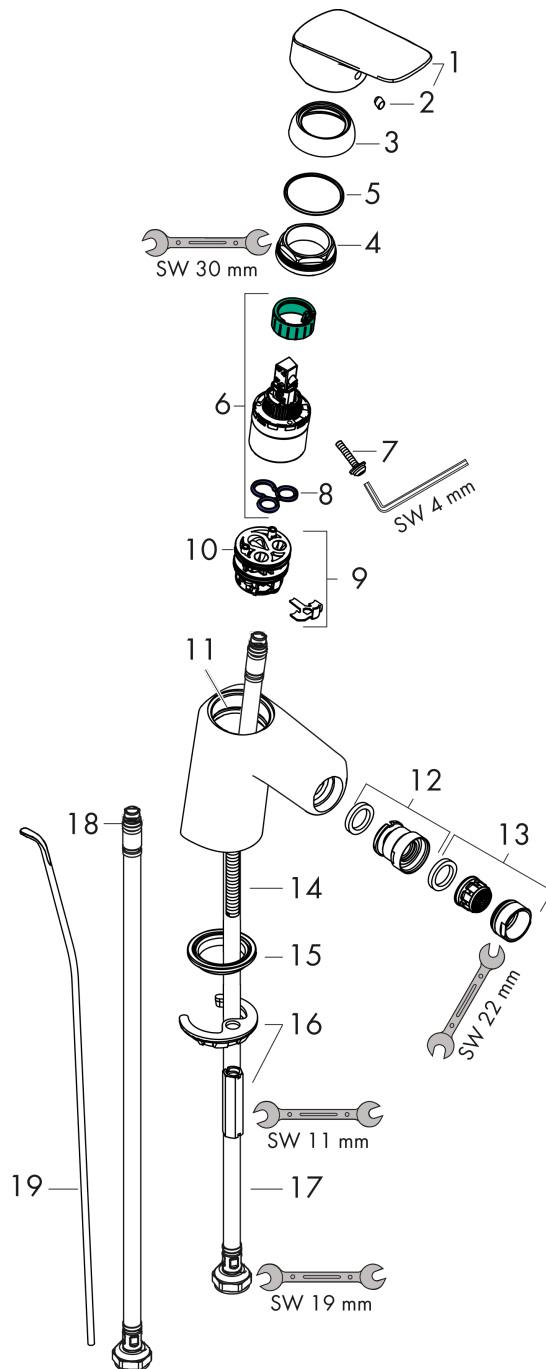

Logis

Single lever bidet mixer 70 with pop-up waste set

Finish: **Matt Black** Article Number: **71204670**

Description

product features

- consists of: single lever bidet mixer, waste set
- projection: 119 mm
- spout height: 71 mm
- aerator with ball pivot
- spray type: normal spray
- maximum flow rate at 3 bar: 7,2 l/min
- ceramic cartridge
- temperature limitation adjustable
- suitable for continuous flow water heaters
- pop-up waste set G 1¼
- material waste set: synthetic
- connection type: G ¾ connections
- connection dimension: DN15

Technology

Product image

Scale drawing

Logis

Single lever bidet mixer 70 with pop-up waste set

Finish: **Matt Black** Article Number: **71204670**

Flowchart

Logis
Single lever bidet mixer 70 with pop-up waste set
 Finish: **Matt Black** Article Number: **71204670**

Exploded Drawing

Year of production: >06/23

Logis

Single lever bidet mixer 70 with pop-up waste set

Finish: **Matt Black** Article Number: **71204670**

Spare part list

Year of production: >06/23

Pos.	Description	Article Number	PC	PU
1	handle	92224670	0	1
2	screw cover	96338610	51	1
3	flange	97406670	56	1
4	nut	97209000	5	1
5	O-Ring 32x2	98193000	1	1
6	cartridge, assy	92730000	11	1
7	locking screw for handle	95140000	2	1
8	seal	95008000	3	1
9	adapter for cartridge	98750000	4	1
10	O-Ring 30x2	98186000	1	1
11	O-ring 35x2	92604000	2	1
12	ball joint	92036670	0	1
13	aerator M24x1 (7 l/min)	92509000	6	1
14	screw M8 x 68	97736000	2	1
15	seal Ø 42	98722000	2	1
16	fixing set	96016000	8	1
17	connection hose 450 mm M8x0,75 G3/8	97206000	8	1
18	O-ring 6,6x1,6	93019000	1	1
19	pull rod	96657670	54	1
a	pop up waste	92168000	9	1