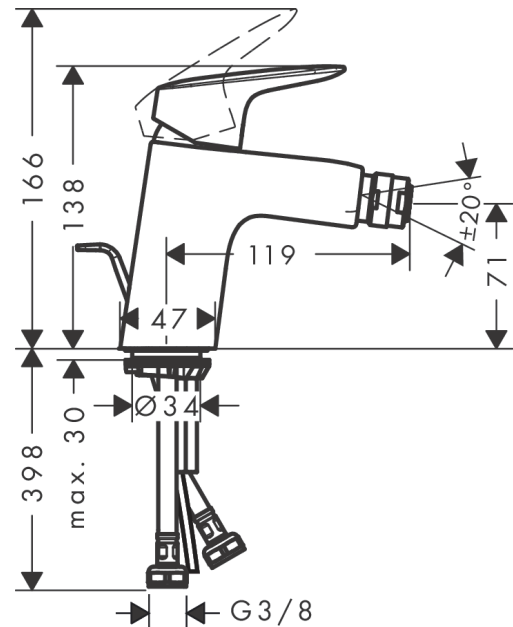

Logis

Single lever bidet mixer 70 with pop-up waste set

Finish: **Matt Black** Article Number: **71204670**

Description

product features

- consists of: single lever bidet mixer, waste set
- projection: 119 mm
- spout height: 71 mm
- aerator with ball pivot
- spray type: normal spray
- maximum flow rate at 3 bar: 7,2 l/min
- ceramic cartridge
- temperature limitation adjustable
- suitable for continuous flow water heaters
- pop-up waste set G 1¼
- material waste set: synthetic
- connection type: G ¾ connections
- connection dimension: DN15

Technology

Product image

Scale drawing

Logis

Single lever bidet mixer 70 with pop-up waste set

Finish: **Matt Black** Article Number: **71204670**

Flowchart

Logis
Single lever bidet mixer 70 with pop-up waste set
 Finish: **Matt Black** Article Number: **71204670**

Exploded Drawing

Year of production: >06/23

Logis

Single lever bidet mixer 70 with pop-up waste set

Finish: **Matt Black** Article Number: **71204670**

Spare part list

Year of production: >06/23

Pos.	Description	Article Number	PC	PU
1	handle	92224670	0	1
2	screw cover	96338610	51	1
3	flange	97406670	56	1
4	nut	97209000	5	1
5	O-Ring 32x2	98193000	1	1
6	cartridge, assy	92730000	11	1
7	locking screw for handle	95140000	2	1
8	seal	95008000	3	1
9	adapter for cartridge	98750000	4	1
10	O-Ring 30x2	98186000	1	1
11	O-ring 35x2	92604000	2	1
12	ball joint	92036670	0	1
13	aerator M24x1 (7 l/min)	92509000	6	1
14	screw M8 x 68	97736000	2	1
15	seal Ø 42	98722000	2	1
16	fixing set	96016000	8	1
17	connection hose 450 mm M8x0,75 G3/8	97206000	8	1
18	O-ring 6,6x1,6	93019000	1	1
19	pull rod	96657670	54	1
a	pop up waste	92168000	9	1