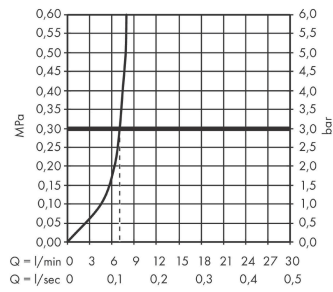

Logis

Single lever bidet mixer 70 with pop-up waste set

Finish: **Matt Black** Article Number: **71204670**

Description

product features

- consists of: single lever bidet mixer, waste set
- projection: 119 mm
- spout height: 71 mm
- aerator with ball pivot
- spray type: normal spray
- maximum flow rate at 3 bar: 7,2 l/min
- ceramic cartridge
- temperature limitation adjustable
- suitable for continuous flow water heaters
- pop-up waste set G 1¼
- material waste set: synthetic
- connection type: G ¾ connections
- connection dimension: DN15

Technology

Product image

Scale drawing

Logis

Single lever bidet mixer 70 with pop-up waste set

Finish: **Matt Black** Article Number: **71204670**

Flowchart

Logis
Single lever bidet mixer 70 with pop-up waste set
 Finish: **Matt Black** Article Number: **71204670**