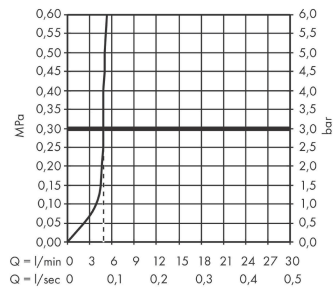

### Scale drawing

**Bidette hand shower 1jet S EcoSmart+ for mixed water with shower holder and shower hose 125 cm**

Finish: **Brushed Bronze** Article Number: **29232140**

**Flowchart**

**Bidette hand shower 1jet S EcoSmart+ for mixed water with shower holder and shower hose 125 cm**