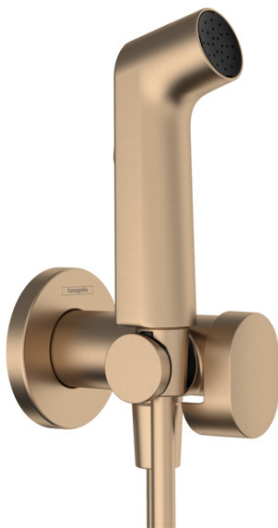

## Bidette hand shower 1jet S EcoSmart+ for mixed water with shower holder and shower hose 125 cm

Finish: **Brushed Bronze** Article Number: **29232140**

#### product features

- consists of: bidette hand shower, shut-off valve with integrated shower holder, shower hose
- shower head size: 28 mm
- integrated support function
- maximum flow rate at 3 bar: 5 l/min
- minimum flow pressure: 1 bar
- operating pressure: min. 1 bar/max. 10 bar
- pivot connector prevents hose from tangling
- shower hose with conical nut on both ends
- with non-return valve
- wall supports of metal
- wall mounting: screw fastening
- rinseable screen seal
- not intrinsically safe against backflow
- not suitable for operation in countries with valid EN 1717
- EU taxonomy: max. 6 l/min - Substantial Contribution (SC) possible

### Scale drawing

**Bidette hand shower 1jet S EcoSmart+ for mixed water with shower holder and shower hose 125 cm**

Finish: **Brushed Bronze** Article Number: **29232140**

**Flowchart**

**Bidette hand shower 1jet S EcoSmart+ for mixed water with shower holder and shower hose 125 cm**

Finish: **Brushed Bronze**

Article Number: **29232140**

**Exploded Drawing**

Year of production: >10/22

**Bidette hand shower 1jet S EcoSmart+ for mixed water with shower holder and shower hose 125 cm**

Finish: **Brushed Bronze** Article Number: **29232140**