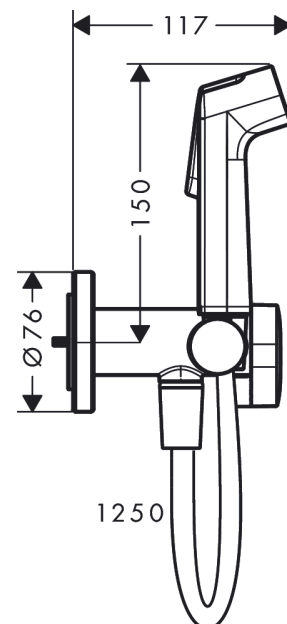

## Bidette hand shower 1jet S EcoSmart+ for mixed water with shower holder and shower hose 125 cm

Finish: **Brushed Bronze** Article Number: **29232140**

#### product features

- consists of: bidette hand shower, shut-off valve with integrated shower holder, shower hose
- shower head size: 28 mm
- integrated support function
- maximum flow rate at 3 bar: 5 l/min
- minimum flow pressure: 1 bar
- operating pressure: min. 1 bar/max. 10 bar
- pivot connector prevents hose from tangling
- shower hose with conical nut on both ends
- with non-return valve
- wall supports of metal
- wall mounting: screw fastening
- rinseable screen seal
- not intrinsically safe against backflow
- not suitable for operation in countries with valid EN 1717
- EU taxonomy: max. 6 l/min - Substantial Contribution (SC) possible

### Scale drawing

**Bidette hand shower 1jet S EcoSmart+ for mixed water with shower holder and shower hose 125 cm**

Finish: **Brushed Bronze** Article Number: **29232140**

**Flowchart**

**Bidette hand shower 1jet S EcoSmart+ for mixed water with shower holder and shower hose 125 cm**

**Spare part list**

Year of production: >10/22

Pos.	Description	Article Number	PC	PU
1	handle	94564140	60	1
2	handle fixing set	94565000	1	1
3	cartridge, assy	94575000	10	1
4	handshower	94569140	59	1
5	guide	94568000	1	1
6	seal	98058000	1	1
7	shower hose Isiflex'B 1,25 m	28272140	98	1
8	filter packing	94246000	1	1
9	escutcheon	94567140	56	1
10	non return valve	93250000	5	1
11	extension set	94574000	8	1
a	-	29235180	99	1