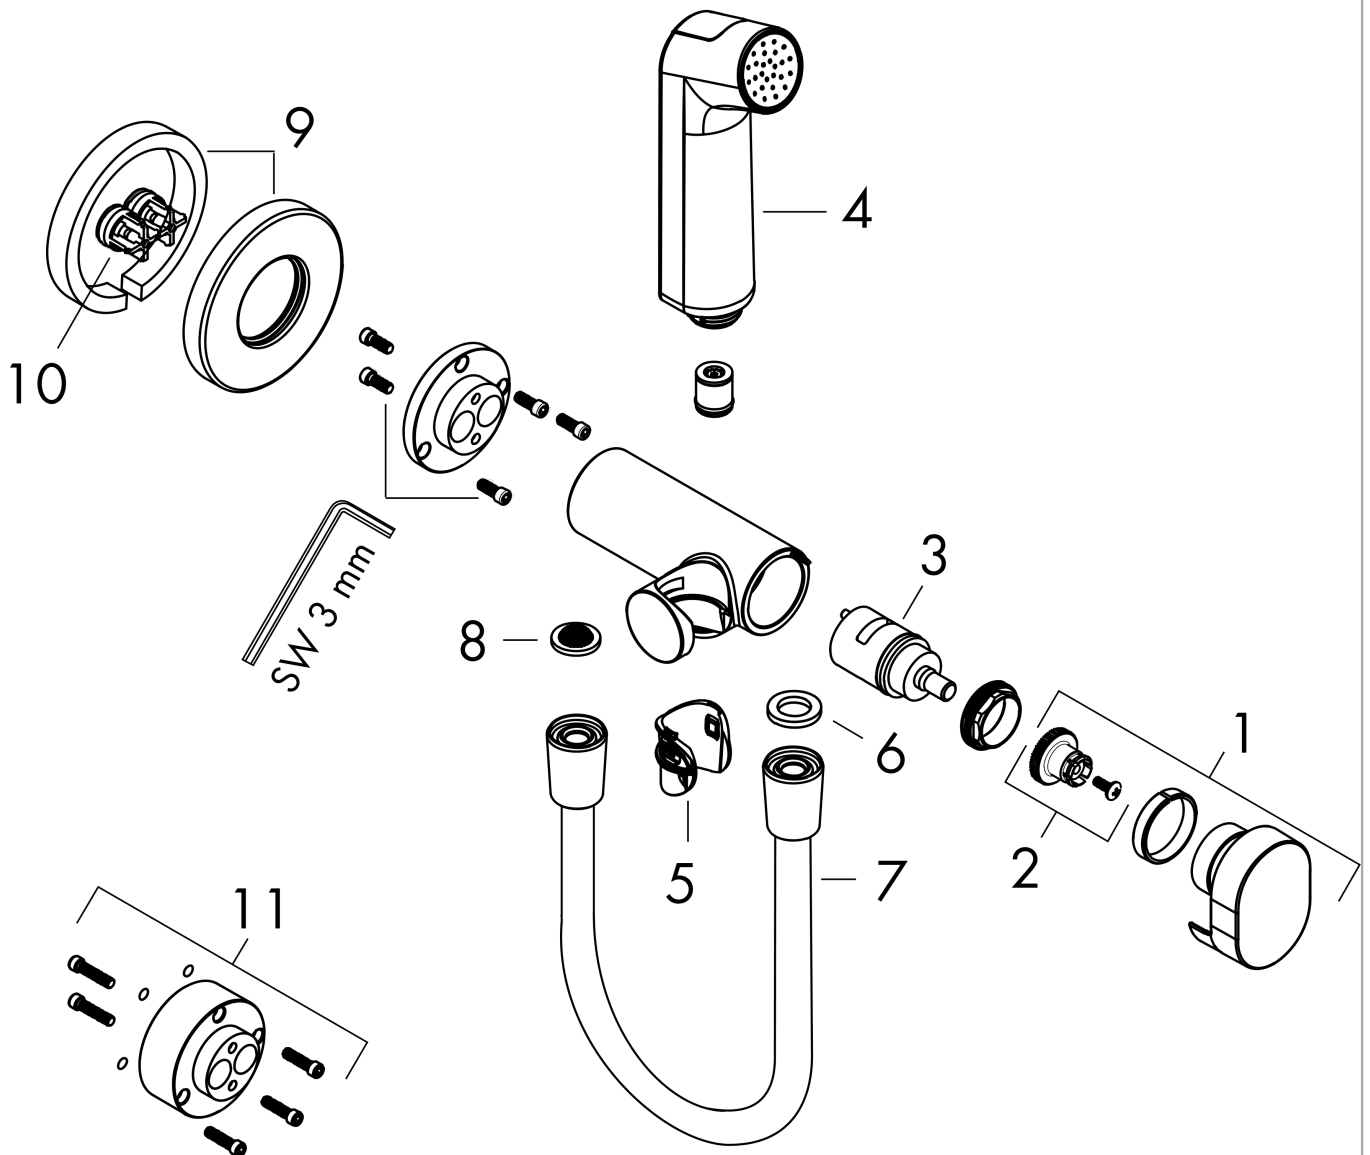

#### product features

- consists of: bidette hand shower, shut-off valve with integrated shower holder, shower hose
- shower head size: 28 mm
- integrated support function
- maximum flow rate at 3 bar: 5 l/min
- minimum flow pressure: 1 bar
- operating pressure: min. 1 bar/max. 10 bar
- pivot connector prevents hose from tangling
- shower hose with conical nut on both ends
- with non-return valve
- wall supports of metal
- wall mounting: screw fastening
- rinseable screen seal
- not intrinsically safe against backflow
- not suitable for operation in countries with valid EN 1717
- EU taxonomy: max. 6 l/min - Substantial Contribution (SC) possible

### Scale drawing

**Bidette hand shower 1jet S EcoSmart+ for mixed water with shower holder and shower hose 125 cm**

Finish: **Brushed Bronze** Article Number: **29232140**

**Flowchart**

**Bidette hand shower 1jet S EcoSmart+ for mixed water with shower holder and shower hose 125 cm**

Finish: **Brushed Bronze**

Article Number: **29232140**

**Exploded Drawing**

Year of production: >10/22

**Bidette hand shower 1jet S EcoSmart+ for mixed water with shower holder and shower hose 125 cm**

Finish: **Brushed Bronze** Article Number: **29232140**

**Spare part list**

Year of production: >10/22

Pos.	Description	Article Number	PC	PU
1	handle	94564140	60	1
2	handle fixing set	94565000	1	1
3	cartridge, assy	94575000	10	1
4	handshower	94569140	59	1
5	guide	94568000	1	1
6	seal	98058000	1	1
7	shower hose Isiflex'B 1,25 m	28272140	98	1
8	filter packing	94246000	1	1
9	escutcheon	94567140	56	1
10	non return valve	93250000	5	1
11	extension set	94574000	8	1
a	-	29235180	99	1