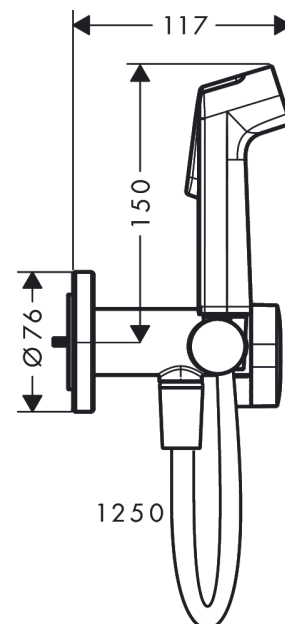

## Bidette hand shower 1jet S EcoSmart+ for mixed water with shower holder and shower hose 125 cm

Finish: **Matt Black** Article Number: **29232670**

#### product features

- consists of: bidette hand shower, shut-off valve with integrated shower holder, shower hose
- shower head size: 28 mm
- integrated support function
- maximum flow rate at 3 bar: 5 l/min
- minimum flow pressure: 1 bar
- operating pressure: min. 1 bar/max. 10 bar
- pivot connector prevents hose from tangling
- shower hose with conical nut on both ends
- with non-return valve
- wall supports of metal
- wall mounting: screw fastening
- rinseable screen seal
- not intrinsically safe against backflow
- not suitable for operation in countries with valid EN 1717
- EU taxonomy: max. 6 l/min - Substantial Contribution (SC) possible

### Scale drawing

**Bidette hand shower 1jet S EcoSmart+ for mixed water with shower holder and shower hose 125 cm**

Finish: **Matt Black** Article Number: **29232670**

**Flowchart**

**Bidette hand shower 1jet S EcoSmart+ for mixed water with shower holder and shower hose 125 cm**

**Spare part list**

Year of production: >10/22

Pos.	Description	Article Number	PC	PU
1	handle	94564670	60	1
2	handle fixing set	94565000	1	1
3	cartridge, assy	94575000	10	1
4	handshower	94569670	59	1
5	guide	94568000	1	1
6	seal	98058000	1	1
7	shower hose Isiflex'B 1,25 m	28272670	98	1
8	filter packing	94246000	1	1
9	escutcheon	94567670	56	1
10	non return valve	93250000	5	1
11	extension set	94574000	8	1
a	-	29235180	99	1