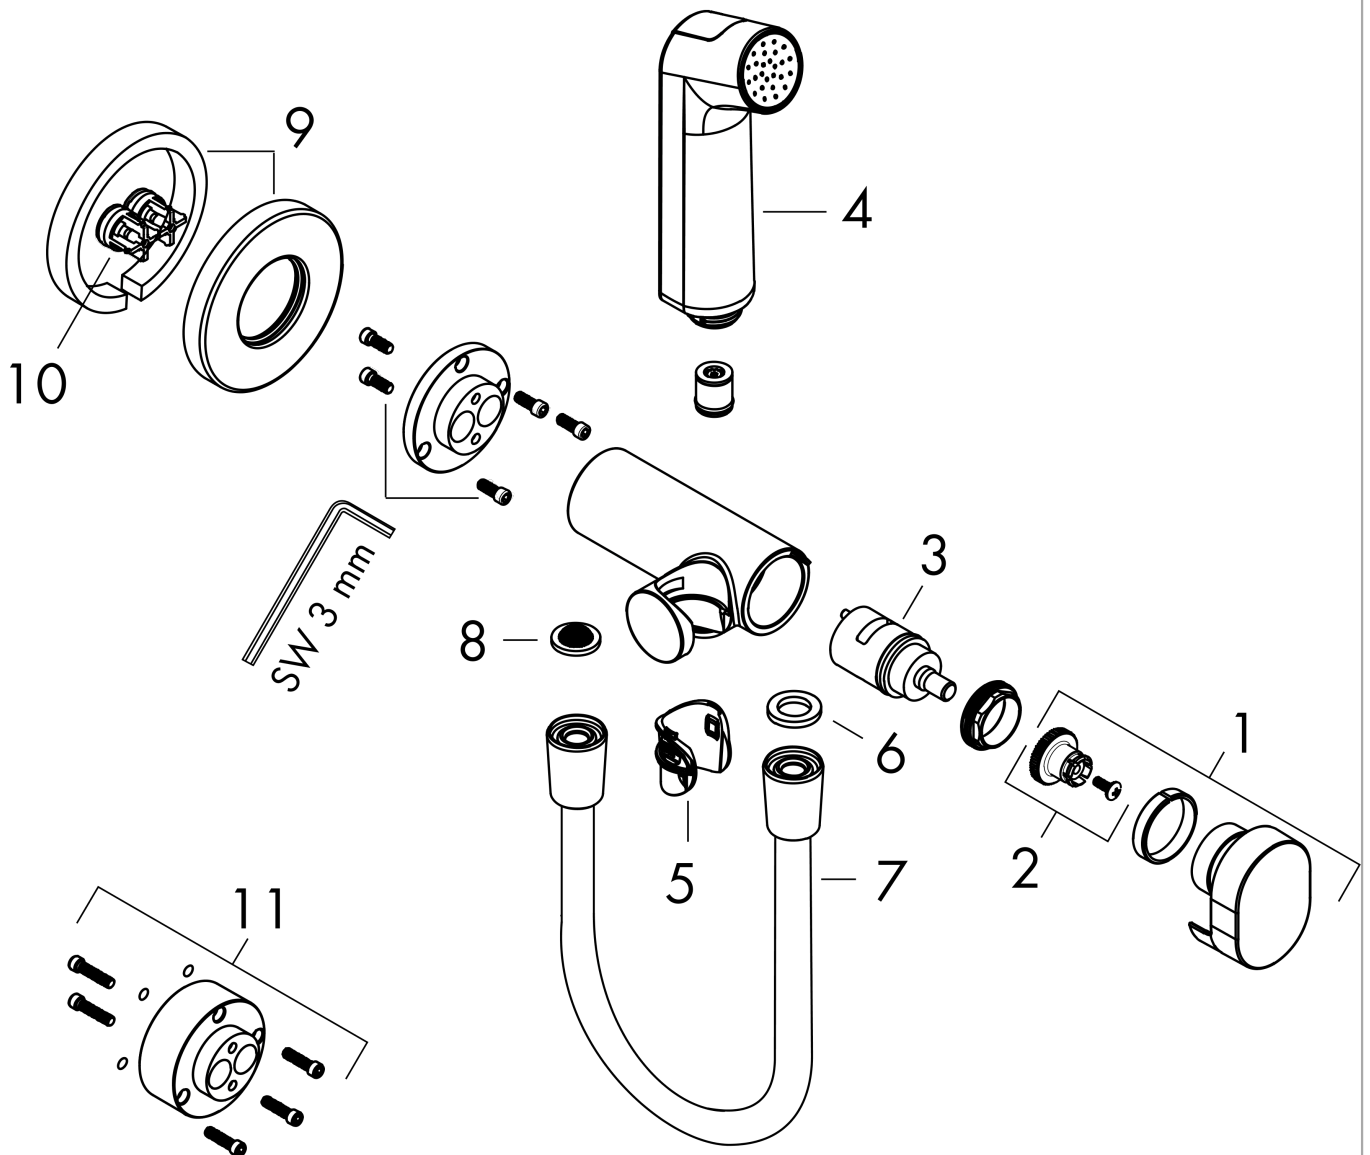

#### product features

- consists of: bidette hand shower, shut-off valve with integrated shower holder, shower hose
- shower head size: 28 mm
- integrated support function
- maximum flow rate at 3 bar: 5 l/min
- minimum flow pressure: 1 bar
- operating pressure: min. 1 bar/max. 10 bar
- pivot connector prevents hose from tangling
- shower hose with conical nut on both ends
- with non-return valve
- wall supports of metal
- wall mounting: screw fastening
- rinseable screen seal
- not intrinsically safe against backflow
- not suitable for operation in countries with valid EN 1717
- EU taxonomy: max. 6 l/min - Substantial Contribution (SC) possible

### Scale drawing

**Bidette hand shower 1jet S EcoSmart+ for mixed water with shower holder and shower hose 125 cm**

Finish: **Matt Black** Article Number: **29232670**

**Flowchart**

**Bidette hand shower 1jet S EcoSmart+ for mixed water with shower holder and shower hose 125 cm**

Finish: **Matt Black** Article Number: **29232670**

**Exploded Drawing**

Year of production: >10/22

**Bidette hand shower 1jet S EcoSmart+ for mixed water with shower holder and shower hose 125 cm**

Finish: **Matt Black** Article Number: **29232670**

**Spare part list**

Year of production: >10/22

Pos.	Description	Article Number	PC	PU
1	handle	94564670	60	1
2	handle fixing set	94565000	1	1
3	cartridge, assy	94575000	10	1
4	handshower	94569670	59	1
5	guide	94568000	1	1
6	seal	98058000	1	1
7	shower hose Isiflex'B 1,25 m	28272670	98	1
8	filter packing	94246000	1	1
9	escutcheon	94567670	56	1
10	non return valve	93250000	5	1
11	extension set	94574000	8	1
a	-	29235180	99	1