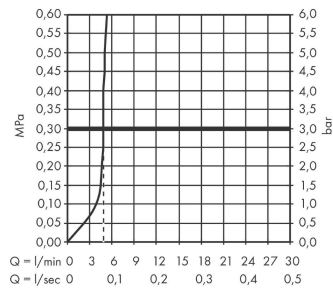

### Scale drawing

**Bidette hand shower 1jet S EcoSmart+ for mixed water with shower holder and shower hose 125 cm**

Finish: **Matt Black** Article Number: **29232670**

**Flowchart**

**Bidette hand shower 1jet S EcoSmart+ for mixed water with shower holder and shower hose 125 cm**