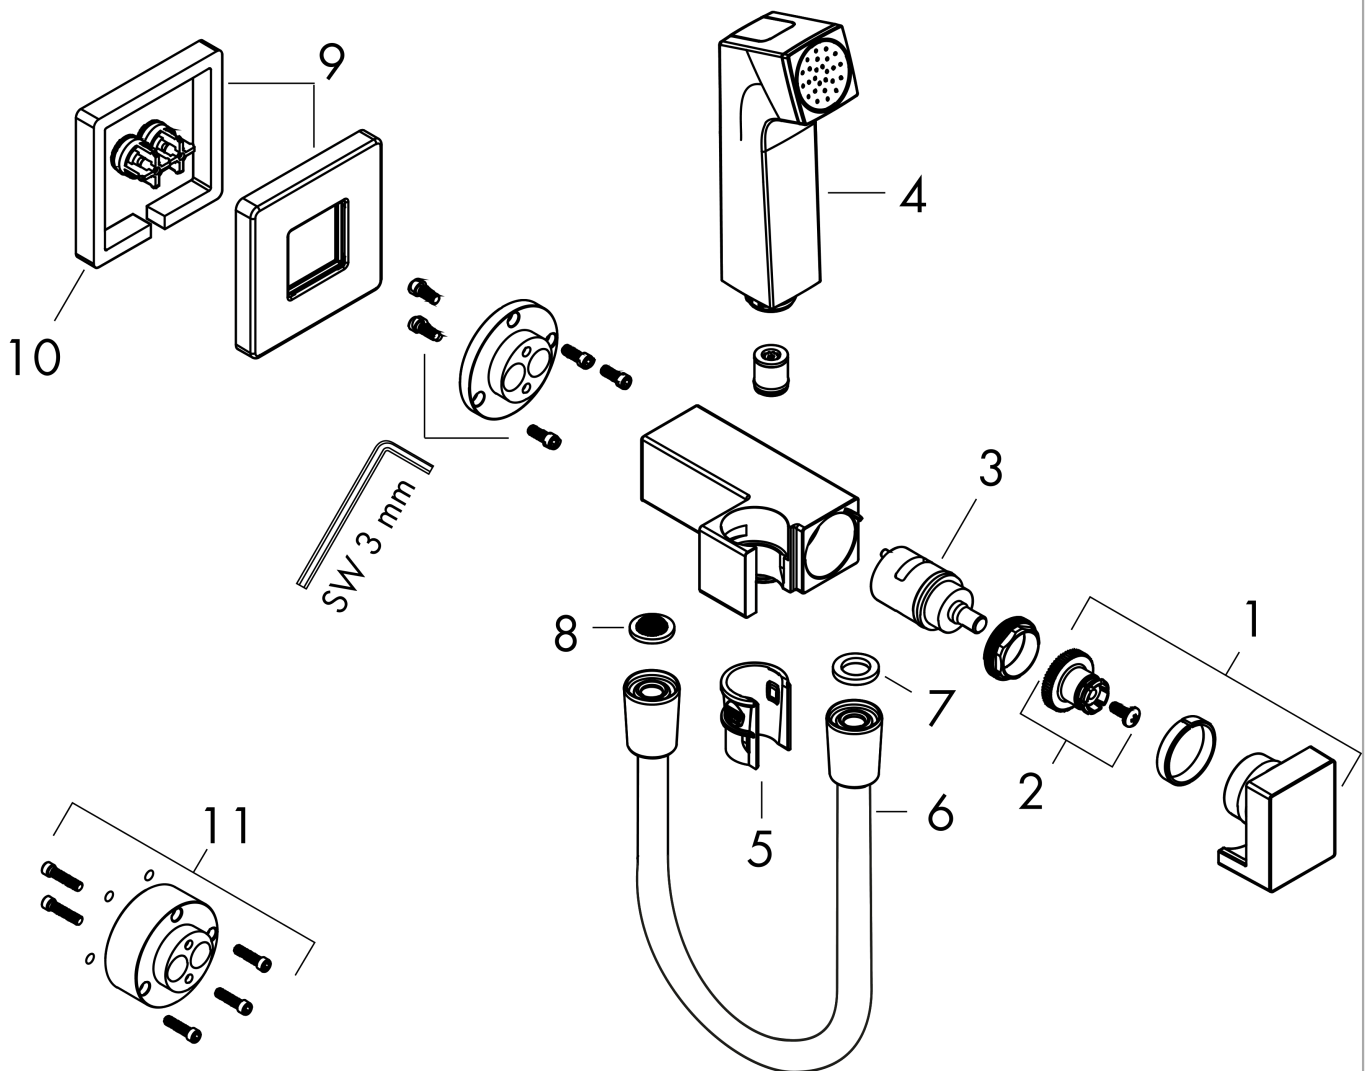

#### product features

- consists of: bidette hand shower, shut-off valve with integrated shower holder, shower hose
- shower head size: 28 mm
- integrated support function
- maximum flow rate at 3 bar: 5 l/min
- minimum flow pressure: 1 bar
- operating pressure: min. 1 bar/max. 10 bar
- pivot connector prevents hose from tangling
- for shower hoses with conical or cylindrical nut on both sides
- with non-return valve
- wall supports of metal
- wall mounting: screw fastening
- rinseable screen seal
- not intrinsically safe against backflow
- not suitable for operation in countries with valid EN 1717
- EU taxonomy: max. 6 l/min - Substantial Contribution (SC) possible

### Scale drawing

**Bidette hand shower 1jet E EcoSmart+ for mixed water with shower holder and shower hose 125 cm**

Finish: **Matt White** Article Number: **29233700**

**Flowchart**

**Bidette hand shower 1jet E EcoSmart+ for mixed water with shower holder and shower hose 125 cm**

Finish: **Matt White** Article Number: **29233700**

**Exploded Drawing**

Year of production: >10/22

**Bidette hand shower 1jet E EcoSmart+ for mixed water with shower holder and shower hose 125 cm**

Finish: **Matt White** Article Number: **29233700**

**Spare part list**

Year of production: >10/22

Pos.	Description	Article Number	PC	PU
1	handle	94570700	60	1
2	handle fixing set	94565000	1	1
3	cartridge, assy	94575000	10	1
4	handshower	94572700	60	1
5	guide	94568000	1	1
6	seal	98058000	1	1
7	shower hose Isiflex'B 1,25 m	28272700	98	1
8	filter packing	94246000	1	1
9	escutcheon	94571700	58	1
10	non return valve	93250000	5	1
11	extension set	94574000	8	1
a	-	29235180	99	1