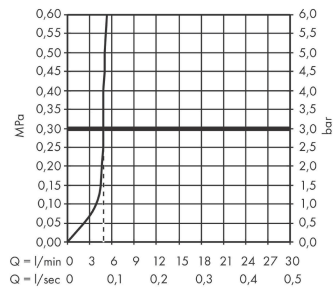

Bidette hand shower 1jet E EcoSmart+ for mixed water with shower holder and shower hose 125 cm

Finish: **Matt Black** Article Number: **29233670**

Description

product features

- consists of: bidette hand shower, shut-off valve with integrated shower holder, shower hose
- shower head size: 28 mm
- integrated support function
- maximum flow rate at 3 bar: 5 l/min
- minimum flow pressure: 1 bar
- operating pressure: min. 1 bar/max. 10 bar
- pivot connector prevents hose from tangling
- for shower hoses with conical or cylindrical nut on both sides
- with non-return valve
- wall supports of metal
- wall mounting: screw fastening
- rinseable screen seal
- not intrinsically safe against backflow
- not suitable for operation in countries with valid EN 1717
- EU taxonomy: max. 6 l/min - Substantial Contribution (SC) possible

Technology

Product image

Scale drawing

Bidette hand shower 1jet E EcoSmart+ for mixed water with shower holder and shower hose 125 cm

Finish: **Matt Black** Article Number: **29233670**

Flowchart

Bidette hand shower 1jet E EcoSmart+ for mixed water with shower holder and shower hose 125 cm

Finish: **Matt Black** Article Number: **29233670**

Exploded Drawing

Year of production: >10/22

Bidette hand shower 1jet E EcoSmart+ for mixed water with shower holder and shower hose 125 cm

Finish: **Matt Black** Article Number: **29233670**