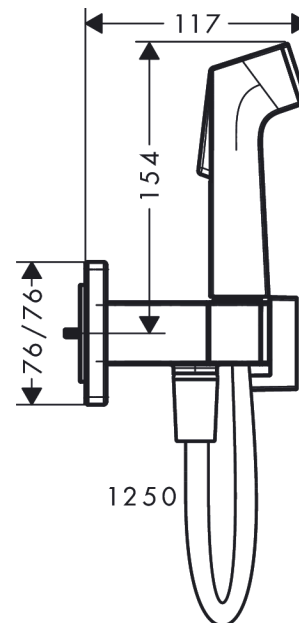

Bidette hand shower 1jet E EcoSmart+ for mixed water with shower holder and shower hose 125 cm

Finish: **Matt Black** Article Number: **29233670**

Description

product features

- consists of: bidette hand shower, shut-off valve with integrated shower holder, shower hose
- shower head size: 28 mm
- integrated support function
- maximum flow rate at 3 bar: 5 l/min
- minimum flow pressure: 1 bar
- operating pressure: min. 1 bar/max. 10 bar
- pivot connector prevents hose from tangling
- for shower hoses with conical or cylindrical nut on both sides
- with non-return valve
- wall supports of metal
- wall mounting: screw fastening
- rinseable screen seal
- not intrinsically safe against backflow
- not suitable for operation in countries with valid EN 1717
- EU taxonomy: max. 6 l/min - Substantial Contribution (SC) possible

Technology

Product image

Scale drawing

Bidette hand shower 1jet E EcoSmart+ for mixed water with shower holder and shower hose 125 cm

Finish: **Matt Black** Article Number: **29233670**

Flowchart

Bidette hand shower 1jet E EcoSmart+ for mixed water with shower holder and shower hose 125 cm

Finish: **Matt Black** Article Number: **29233670**

Exploded Drawing

Year of production: >10/22

Bidette hand shower 1jet E EcoSmart+ for mixed water with shower holder and shower hose 125 cm

Finish: **Matt Black** Article Number: **29233670**

Spare part list

Year of production: >10/22

Pos.	Description	Article Number	PC	PU
1	handle	94570670	60	1
2	handle fixing set	94565000	1	1
3	cartridge, assy	94575000	10	1
4	handshower	94572670	60	1
5	guide	94568000	1	1
6	shower hose Isiflex'B 1,25 m	28272670	98	1
7	seal	98058000	1	1
8	filter packing	94246000	1	1
9	escutcheon	94571670	58	1
10	non return valve	93250000	5	1
11	extension set	94574000	8	1
a	-	29235180	99	1