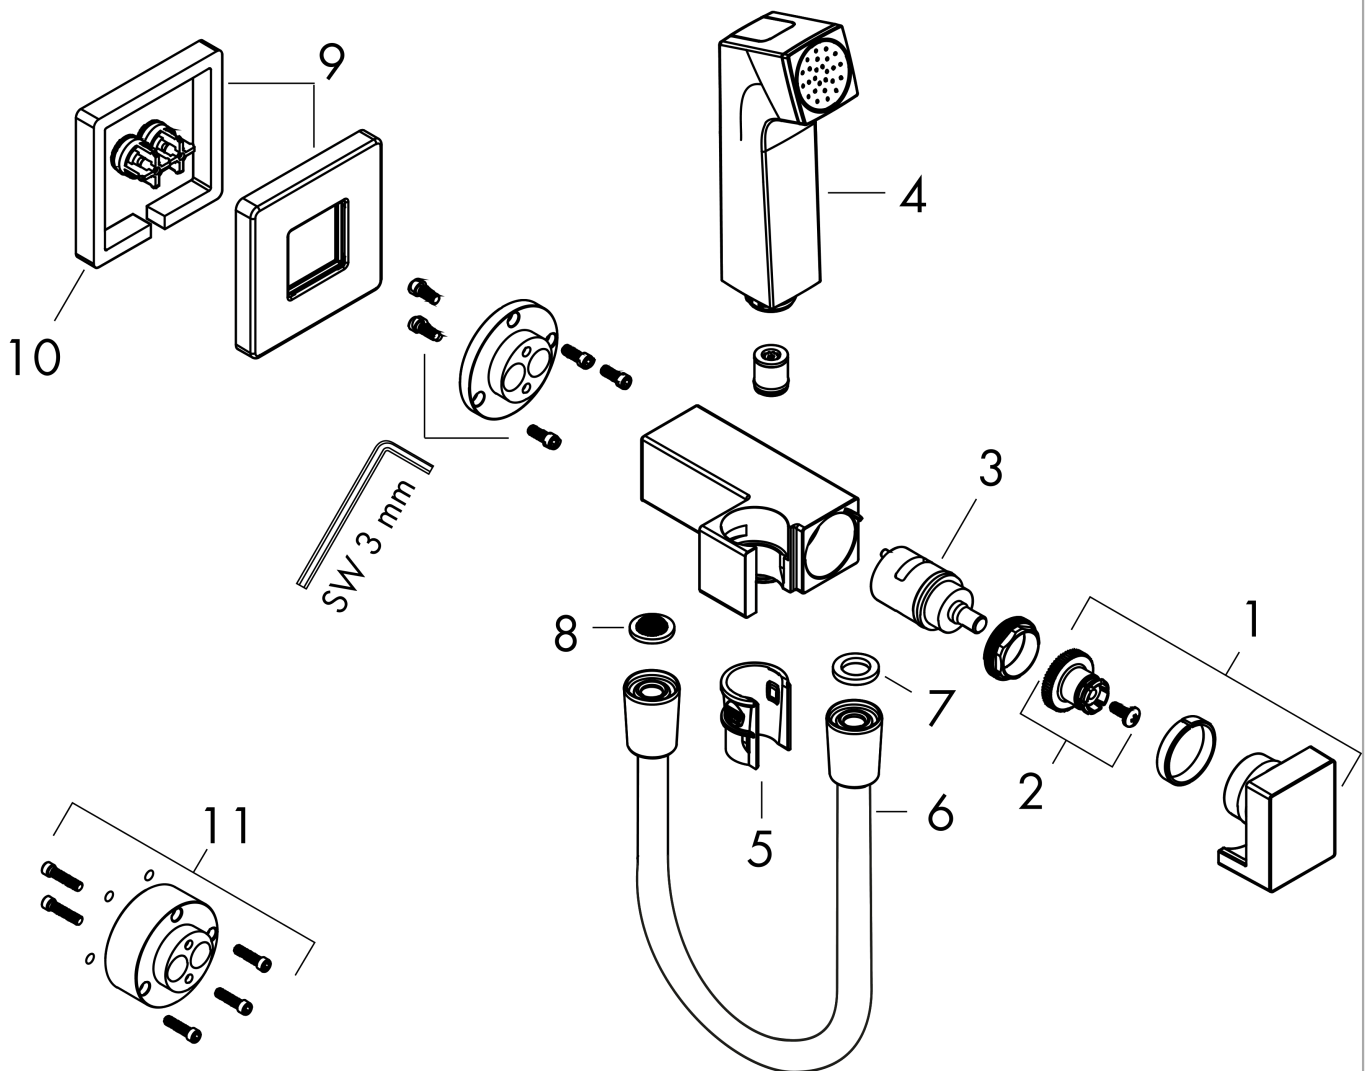

Bidette hand shower 1jet E EcoSmart+ for mixed water with shower holder and shower hose 125 cm

Finish: **Matt Black** Article Number: **29233670**

Description

product features

- consists of: bidette hand shower, shut-off valve with integrated shower holder, shower hose
- shower head size: 28 mm
- integrated support function
- maximum flow rate at 3 bar: 5 l/min
- minimum flow pressure: 1 bar
- operating pressure: min. 1 bar/max. 10 bar
- pivot connector prevents hose from tangling
- for shower hoses with conical or cylindrical nut on both sides
- with non-return valve
- wall supports of metal
- wall mounting: screw fastening
- rinseable screen seal
- not intrinsically safe against backflow
- not suitable for operation in countries with valid EN 1717
- EU taxonomy: max. 6 l/min - Substantial Contribution (SC) possible

Technology

Product image

Scale drawing

Bidette hand shower 1jet E EcoSmart+ for mixed water with shower holder and shower hose 125 cm

Finish: **Matt Black** Article Number: **29233670**

Flowchart

Bidette hand shower 1jet E EcoSmart+ for mixed water with shower holder and shower hose 125 cm

Finish: **Matt Black** Article Number: **29233670**

Exploded Drawing

Year of production: >10/22

Bidette hand shower 1jet E EcoSmart+ for mixed water with shower holder and shower hose 125 cm

Finish: **Matt Black** Article Number: **29233670**

Spare part list

Year of production: >10/22

Pos.	Description	Article Number	PC	PU
1	handle	94570670	60	1
2	handle fixing set	94565000	1	1
3	cartridge, assy	94575000	10	1
4	handshower	94572670	60	1
5	guide	94568000	1	1
6	shower hose Isiflex'B 1,25 m	28272670	98	1
7	seal	98058000	1	1
8	filter packing	94246000	1	1
9	escutcheon	94571670	58	1
10	non return valve	93250000	5	1
11	extension set	94574000	8	1
a	-	29235180	99	1