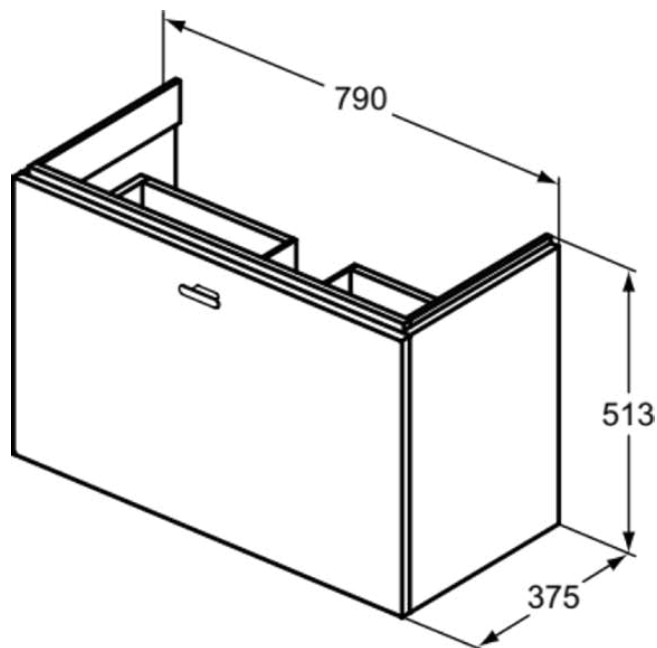

CONNECT SPACE

E0318WG

CONNECT SPACE | Basin unit 790x375x513 mm in gloss white finish, 2 drawers

Image & drawing

General information

Sub product type	Basin unit
Brand	Ideal Standard
Suite name	CONNECT SPACE
Colour code	WG
Colour description	Gloss White
Surface finish effect	glossy
Height (mm)	513
Width (mm)	790
Length / Projection (mm)	375
Fixing method	Fixing set
EAN code	5017830454298

Downloads

- [BIM-UK](#)
- [Installation Guide](#)
- [Spare Parts List](#)

Product specifications

With worktop	No
Amount of doors (total)	0
Amount of doors, left-opening	0
Amount of doors, right-opening	0
Amount of tumble doors	0
Amount of sliding doors	0
Amount of rolling doors	0
Amount of drawers (total)	2
Amount of external drawers	1
Amount of internal drawers	1
Amount of open compartments	0
Amount of shelves	0
With socket outlet	No
With interior lighting	No
Space-saving model	Yes
PVD technology	No
IdealPlus technology	No