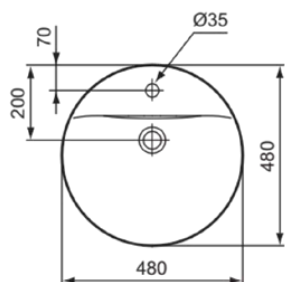

CONNECT

E506201

CONNECT | Countertop basin 480x480x175 mm in white glossy finish, with overflow

Image & drawing

General information

| | |
|--------------------------|------------------|
| Sub product type | Countertop basin |
| Brand | Ideal Standard |
| Suite name | CONNECT |
| Designer | Studio Levien |
| Colour code | 01 |
| Colour description | White Glossy |
| Surface finish effect | glossy |
| Height (mm) | 175 |
| Width (mm) | 480 |
| Length / Projection (mm) | 480 |
| EAN code | 5017830468585 |
| Net weight (kg) | 7.94 |

Downloads

- EPD

Product standard & certifications

| | |
|----------------------|----------|
| Additional standards | EN 14688 |
| DoP classification | CL15 |

Product specifications

| | |
|--|----------------|
| Support plateau | None |
| Type of overflow | Round |
| Disabled model | No |
| Amount of washbasins | 1 |
| With back wall | No |
| With overflow | Yes |
| Overflow visible | Yes |
| Amount of tap holes for each washbasin | 1 |
| Grinded bottom side | No |
| With drain plug | No |
| With siphon | No |
| Material | Ceramic |
| Material quality | Vitreous china |
| Tap hole position | Centre |
| PVD technology | No |
| IdealPlus technology | No |