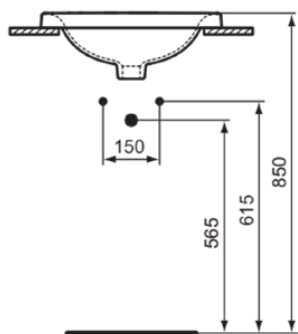

CONNECT

E506201

CONNECT | Countertop basin 480x480x175 mm in white glossy finish, with overflow

Image & drawing

General information

| | |
|--------------------------|------------------|
| Sub product type | Countertop basin |
| Brand | Ideal Standard |
| Suite name | CONNECT |
| Designer | Studio Levien |
| Colour code | 01 |
| Colour description | White Glossy |
| Surface finish effect | glossy |
| Height (mm) | 175 |
| Width (mm) | 480 |
| Length / Projection (mm) | 480 |
| EAN code | 5017830468585 |
| Net weight (kg) | 7.94 |

Downloads

- EPD

Product standard & certifications

| | |
|----------------------|----------|
| Additional standards | EN 14688 |
| DoP classification | CL15 |

Product specifications

| | |
|--|----------------|
| Support plateau | None |
| Type of overflow | Round |
| Disabled model | No |
| Amount of washbasins | 1 |
| With back wall | No |
| With overflow | Yes |
| Overflow visible | Yes |
| Amount of tap holes for each washbasin | 1 |
| Grinded bottom side | No |
| With drain plug | No |
| With siphon | No |
| Material | Ceramic |
| Material quality | Vitreous china |
| Tap hole position | Centre |
| PVD technology | No |
| IdealPlus technology | No |