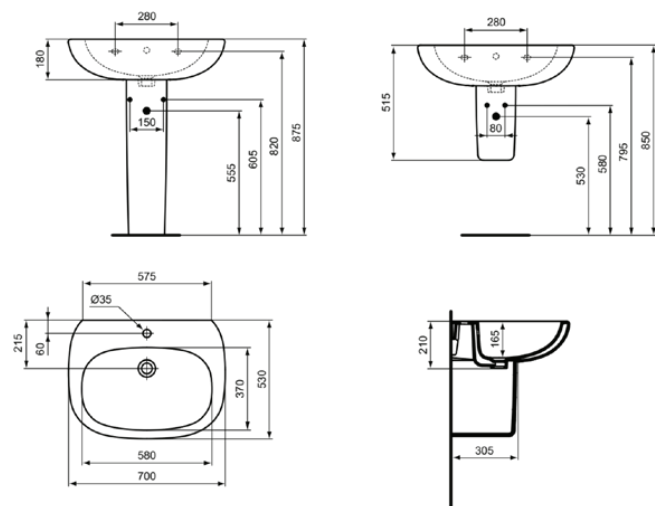

TESI

T351201

TESI | Basin 700x530x210 mm in white glossy finish, no tap hole, with overflow

Image & drawing

General information

Sub product type	Basin
Brand	Ideal Standard
Suite name	TESI
Designer	Studio Levien
Colour code	01
Colour description	White Glossy
Surface finish effect	glossy
Height (mm)	210
Width (mm)	700
Length / Projection (mm)	530
EAN code	8014140430179
Net weight (kg)	19.70

Product standard & certifications

Additional standards	EN 14688
----------------------	----------

Product specifications

Support plateau	Backside
Type of overflow	Round
Disabled model	No
Amount of washbasins	1
With back wall	No
With overflow	Yes
Overflow visible	Yes
Amount of tap holes for each washbasin	0
With drain plug	No
With siphon	No
Material	Ceramic
Material quality	Finefireclay
Tap hole position	Centre
PVD technology	No
IdealPlus technology	No