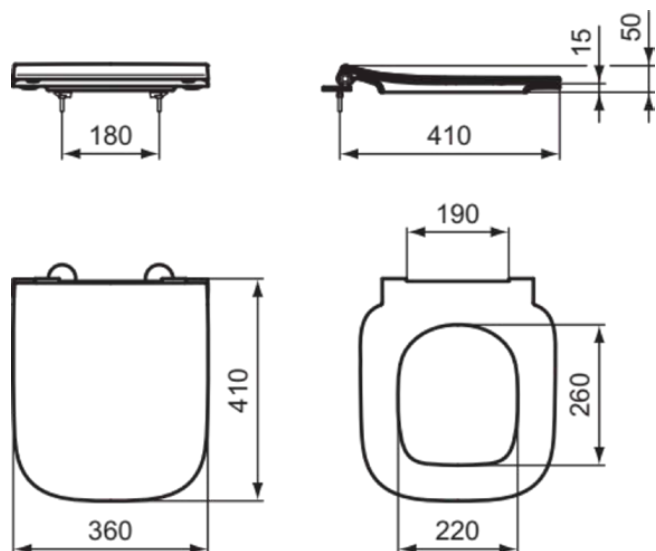

I.LIFE S

T532901

I.LIFE S | Sandwich seat 360x410x50 mm in white glossy finish | Soft close seat

Image & drawing

General information

Sub product type	Sandwich seat
Brand	Ideal Standard
Suite name	I.LIFE S
Designer	Palomba Serafini Associati
Colour code	01
Colour description	White Glossy
Surface finish effect	glossy
Height (mm)	50
Width (mm)	360
Length / Projection (mm)	410
EAN code	8014140503637
Net weight (kg)	1.80

Features

Soft close seat

Downloads

- [BIM-UK](#)
- [Installation Guide](#)
- [Spare Parts List](#)

Product specifications

Slim looking	Yes
Quick release option	Yes
With motif / icon	No
Closing function	Soft close
Material quality	Duroplast
PVD technology	No
IdealPlus technology	No
Fixation location	Top
Hinge material	Stainless steel
With hygienic recess / fixed toilet seat	No