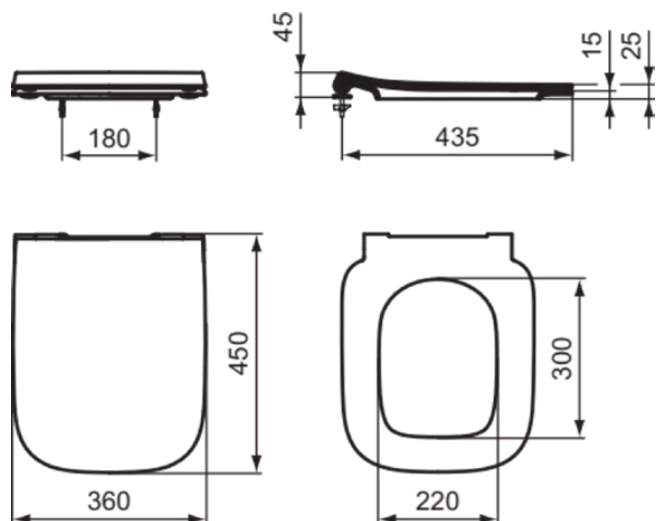

IDEAL STANDARD I.LIFE A

T481301

Ideal Standard i.life A | Sandwich seat 360x450x45 mm in white glossy finish | Soft close seat

Image & drawing

General information

Sub product type	Sandwich seat
Brand	Ideal Standard
Suite name	Ideal Standard i.life A
Designer	Palomba Serafini Associati
Colour code	01
Colour description	White Glossy
Surface finish effect	glossy
Height (mm)	45
Width (mm)	360
Length / Projection (mm)	450
EAN code	8014140491156
Net weight (kg)	2.08

Features

Soft close seat

Downloads

- [Installation Guide](#)
- [Spare Parts List](#)

Product specifications

Slim looking	Yes
Quick release option	No
With motif / icon	No
Closing function	Soft close
Material quality	Duroplast
PVD technology	No
IdealPlus technology	No
Fixation location	Top
Hinge material	Stainless steel
With hygienic recess / fixed toilet seat	No