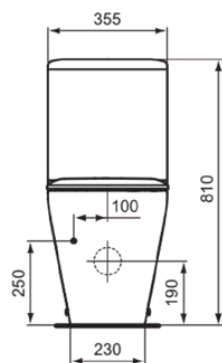

A
T002767	60 - 165
J324867	180 - 210
T002667	170 - 220