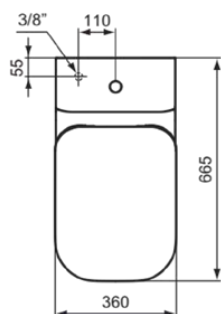

A
T002767	60 - 165
J324867	180 - 210
T002667	170 - 220