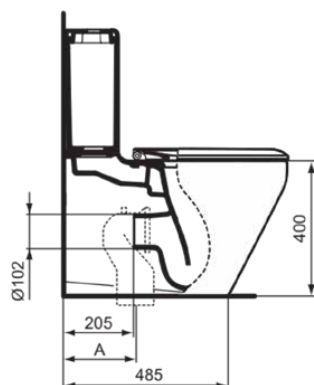

A
T002767	60 - 165
J324867	180 - 210
T002667	170 - 220