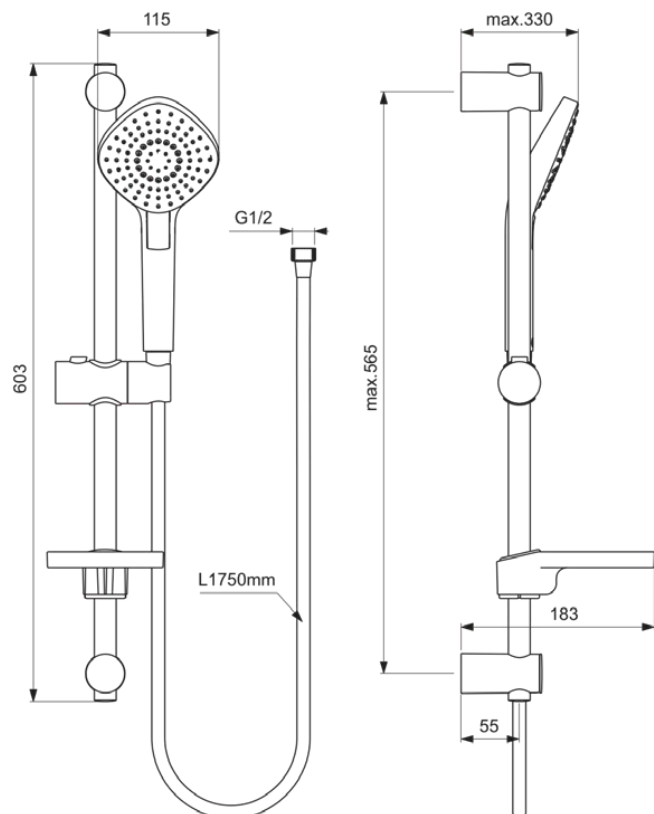

## B2621AA

IDEALRAIN EVO | Shower kit with rail 330x603 mm in chrome finish | Multiple showering functions, Wide spray

### General information

Sub product type	Shower kit with rail
Brand	Ideal Standard
Suite name	IDEALRAIN EVO
Colour code	AA
Colour description	Chrome
Surface finish effect	glossy
Height (mm)	603
Length / Projection (mm)	330
Fixing method	Fixing bolts
EAN code	3800861064060
Net weight (kg)	1.02