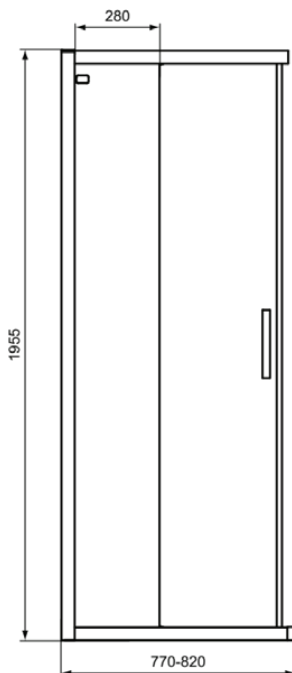

Ideal Standard

CONNECT 2

K9259EO

CONNECT 2 | Sliding door 770x83x1955 mm in bright silver finish, 1 door | Glass thickness (6mm), Horizontal adjustment (25mm), Click & Clean, IdealClean

Image & drawing

General information

Sub product type	Sliding door
Brand	Ideal Standard
Suite name	CONNECT 2
Colour code	EO
Colour description	Bright Silver
Surface finish effect	glossy
Height (mm)	1955
Width (mm)	770
Length / Projection (mm)	83
Fixing method	Fixing bolts
EAN code	8014140455981
Net weight (kg)	28.00

Features

	Glass thickness (6mm)		Horizontal adjustment (25mm)
	Click & Clean		IdealClean

Downloads

- [Installation Guide](#)

Product standard & certifications

Additional standards	EN 14428
DoP classification	CA-IR-DA