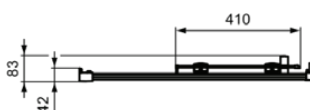

Ideal Standard

CONNECT 2

K9259EO

CONNECT 2 | Sliding door 770x83x1955 mm in bright silver finish, 1 door | Glass thickness (6mm), Horizontal adjustment (25mm), Click & Clean, IdealClean

Image & drawing

General information

Sub product type	Sliding door
Brand	Ideal Standard
Suite name	CONNECT 2
Colour code	EO
Colour description	Bright Silver
Surface finish effect	glossy
Height (mm)	1955
Width (mm)	770
Length / Projection (mm)	83
Fixing method	Fixing bolts
EAN code	8014140455981
Net weight (kg)	28.00

Features

	Glass thickness (6mm)		Horizontal adjustment (25mm)
	Click & Clean		IdealClean

Downloads

- [Installation Guide](#)

Product standard & certifications

Additional standards	EN 14428
DoP classification	CA-IR-DA